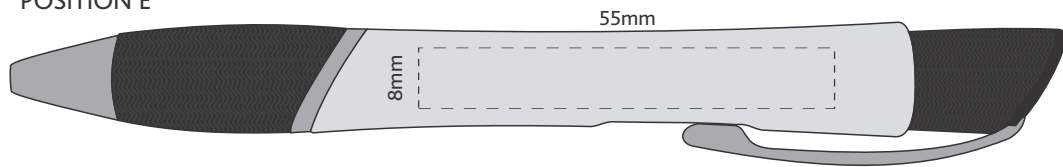

Actual Size: 100% when viewed on A4 paper

POSITION D

Pad Print
or
Engraving

POSITION E

 Engraves to Silver Mirror Finish