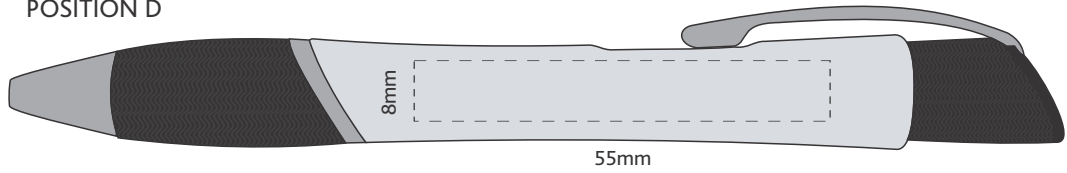

Actual Size: 100% when viewed on A4 paper

POSITION D

Pad Print
or
Engraving

POSITION E

 Engraves to Silver Mirror Finish