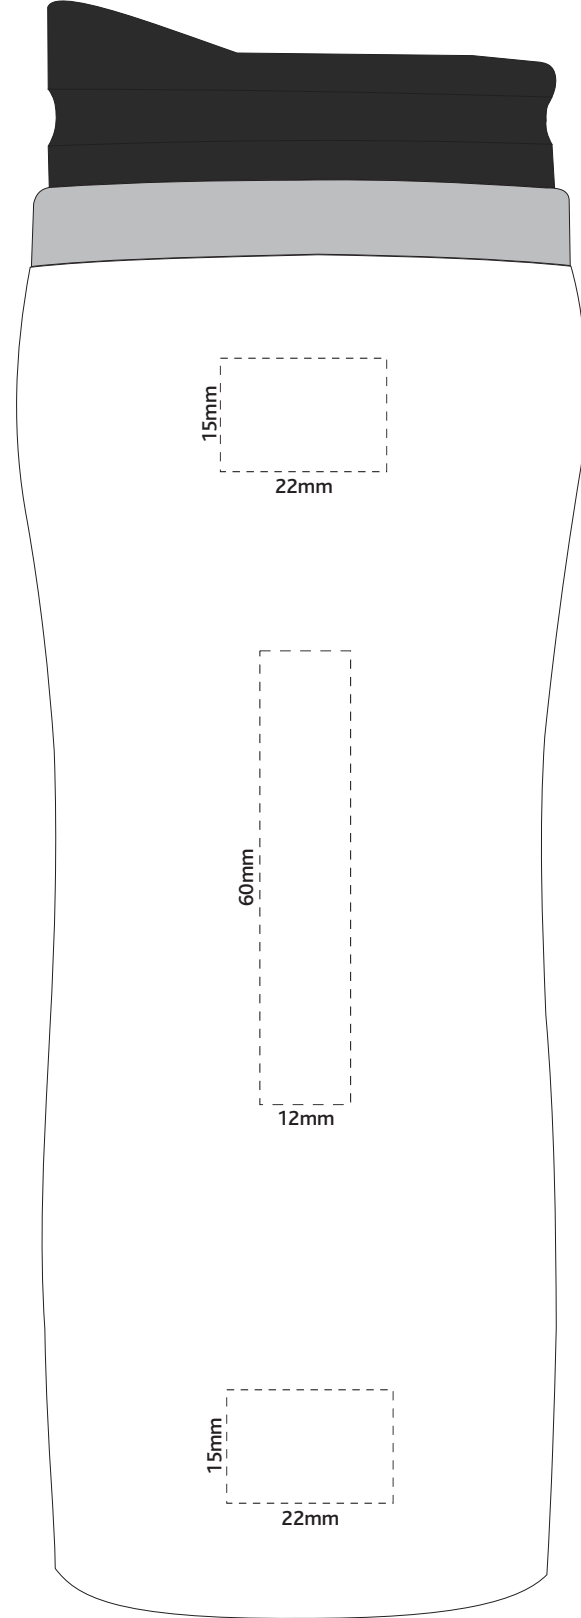

Print

Print

Laser Engraving

Coloured mugs will Engrave to Chrome Finish

Stainless mug will Engrave to Natural Etch Finish