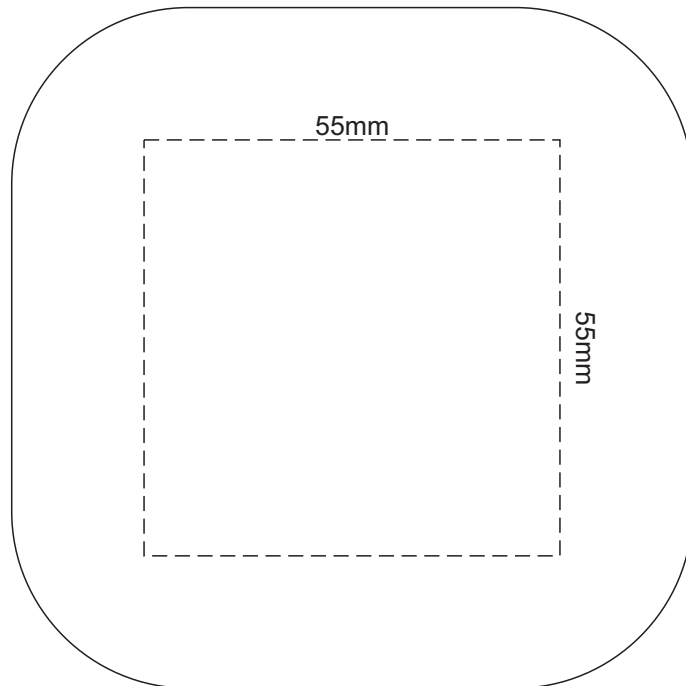

100% of Actual Size
Pad Print

Print applied on the underside of Coaster.
Coaster has a textured finish on topside.
Background will be clear.

100% of Actual Size
Direct Digital

Print applied on the underside of Coaster.
Coaster has a textured finish on topside.
Background will be clear unless coloured otherwise
Some minor over spray may be apparent
when digitally printing full reversal prints

100% of Actual Size
Direct Digital Template

Blue Line = The SIGNIFICANT PRINT AREA
(Keep all critical images & text within this box)
Black Line = Maximum print area
Pink Line = Bleed off to here

SHOWN ON A NEUTRAL BACKGROUND