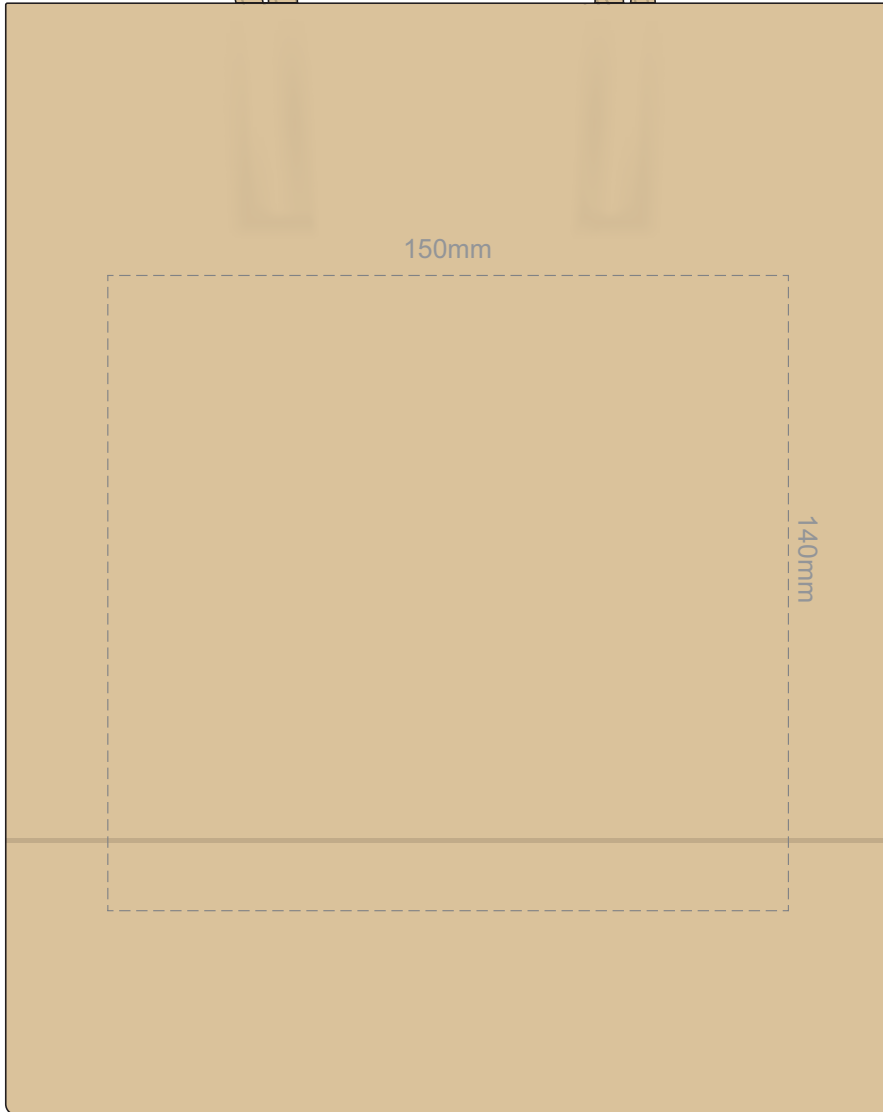

60% of Actual Size  
Screen Print (one colour)

FRONT

60% of Actual Size  
Screen Print (one colour)

**BACK**