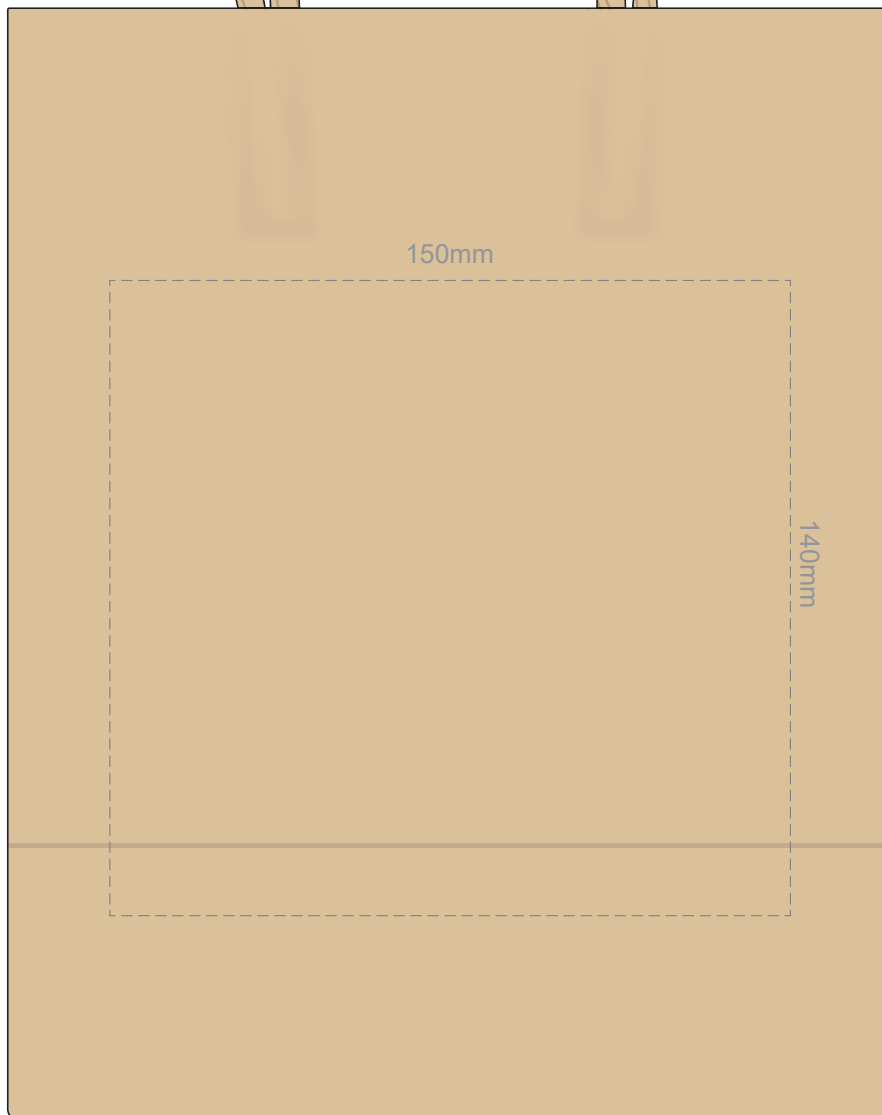

60% of Actual Size  
Screen Print (one colour)  
Digital Packaging Print

**FRONT ONLY**

Digital Packaging Print is only available on white and natural products.  
As this is an uncoated substrate and artwork is printed directly onto the product via CMYK print with **no white** ink base, ink is absorbed into the product, giving the artwork a faded, vintage finish.