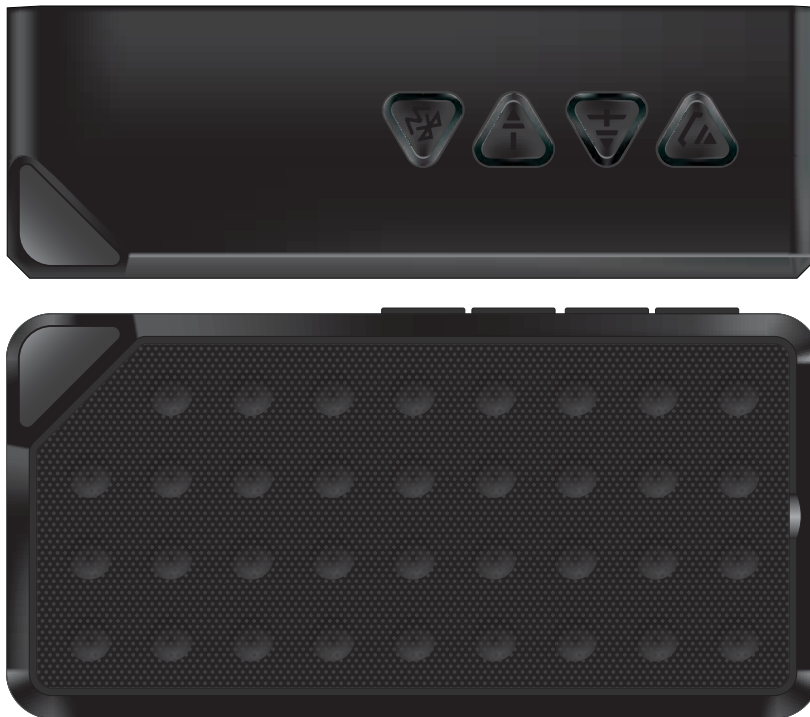

100% of Actual Size
Pad Print

100% of Actual Size
Direct Digital - on speaker grill

Please be aware the artwork will be significantly affected by the holes in the speaker cover

Direct Digital Template

101.5mm

47.5mm

Blue Line = The SIGNIFICANT PRINT AREA
(Keep all critical images & text within this box)
Black Line = Maximum print area