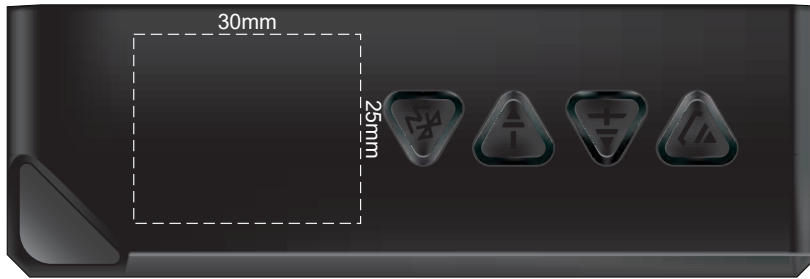

100% of Actual Size
Pad Print

100% of Actual Size
Direct Digital - on speaker grill

Please be aware the artwork will be significantly affected by the holes in the speaker cover

Direct Digital Template

101.5mm

47.5mm

Blue Line = The SIGNIFICANT PRINT AREA
(Keep all critical images & text within this box)
Black Line = Maximum print area