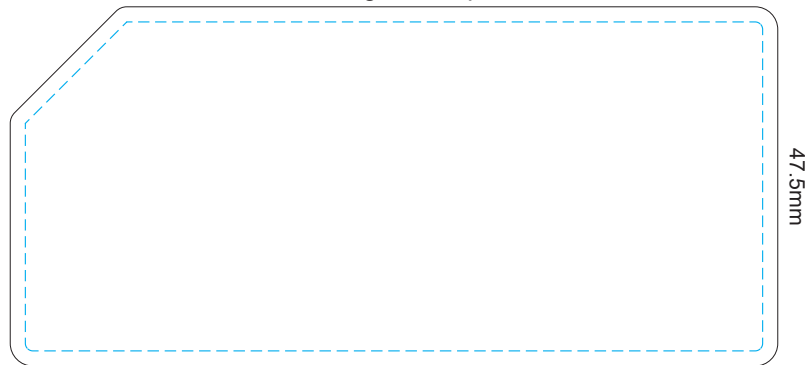

100% of Actual Size
Pad Print

100% of Actual Size
Direct Digital - on speaker grill

Please be aware the artwork will be significantly affected by the holes in the speaker cover

Direct Digital Template

101.5mm

47.5mm

Blue Line = The SIGNIFICANT PRINT AREA
(Keep all critical images & text within this box)
Black Line = Maximum print area