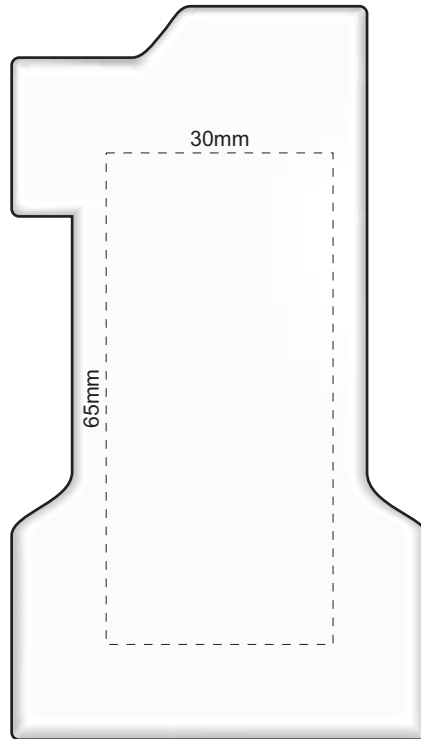

100% of Actual Size
Pad Print (one colour)

100% of Actual Size
Pad Print (one colour)

100% of Actual Size
Direct Digital

We wish to advise that, due to the surface & general makeup of this stress product, we cannot guarantee a solid print true to PMS colour. Print will degrade with regular use.