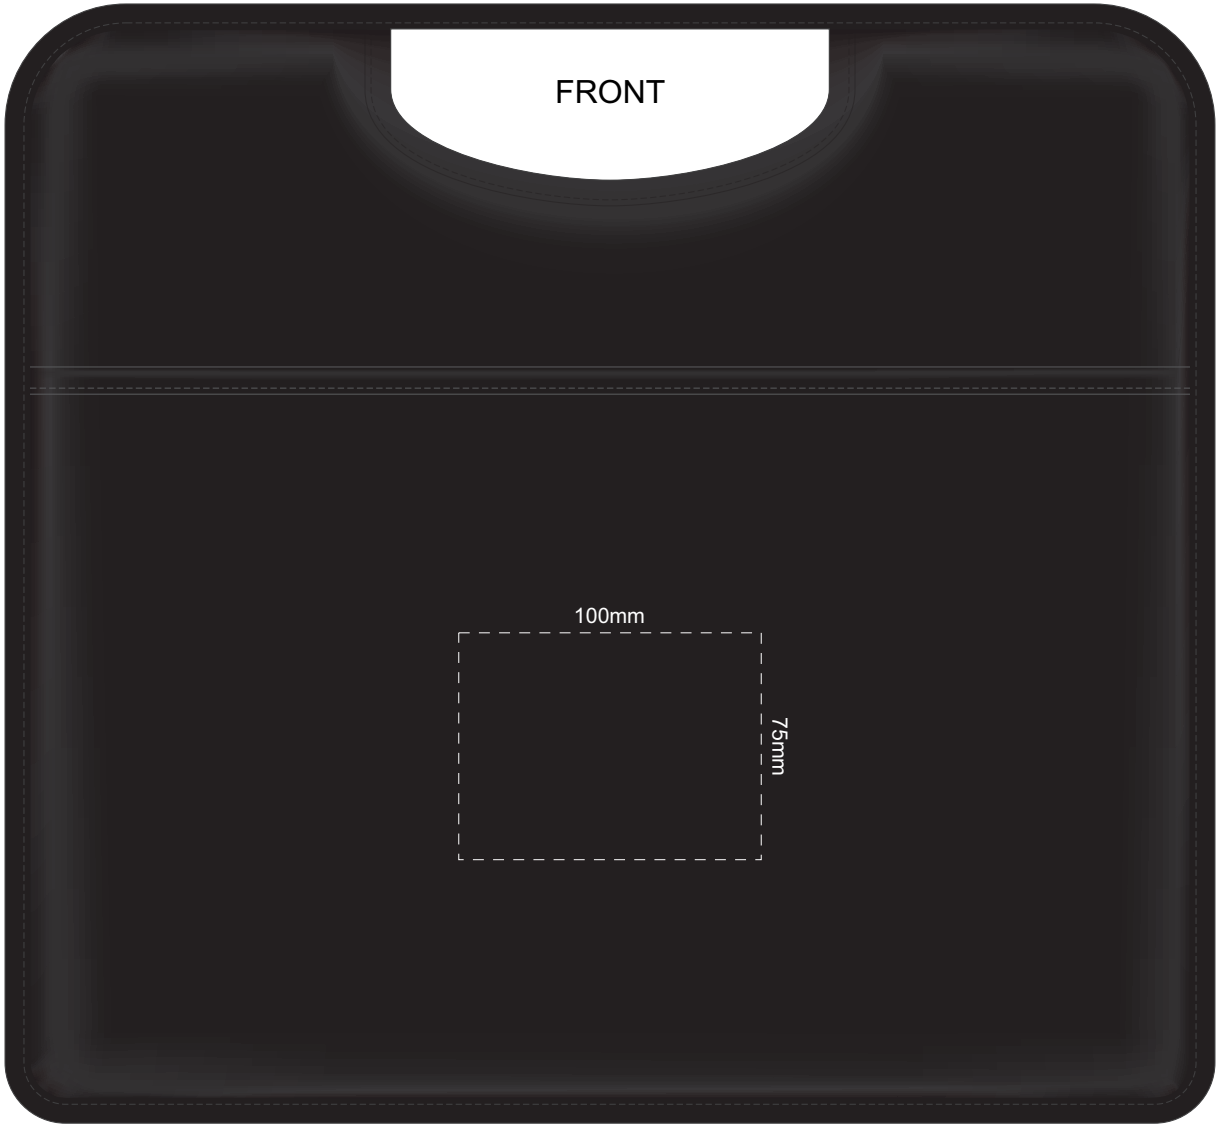

40% of Actual Size  
Screen Print  
Colourflex Transfer

40% of Actual Size  
Embroidery

FRONT

100mm

75mm

40% of Actual Size  
Colourflex Transfer BACK