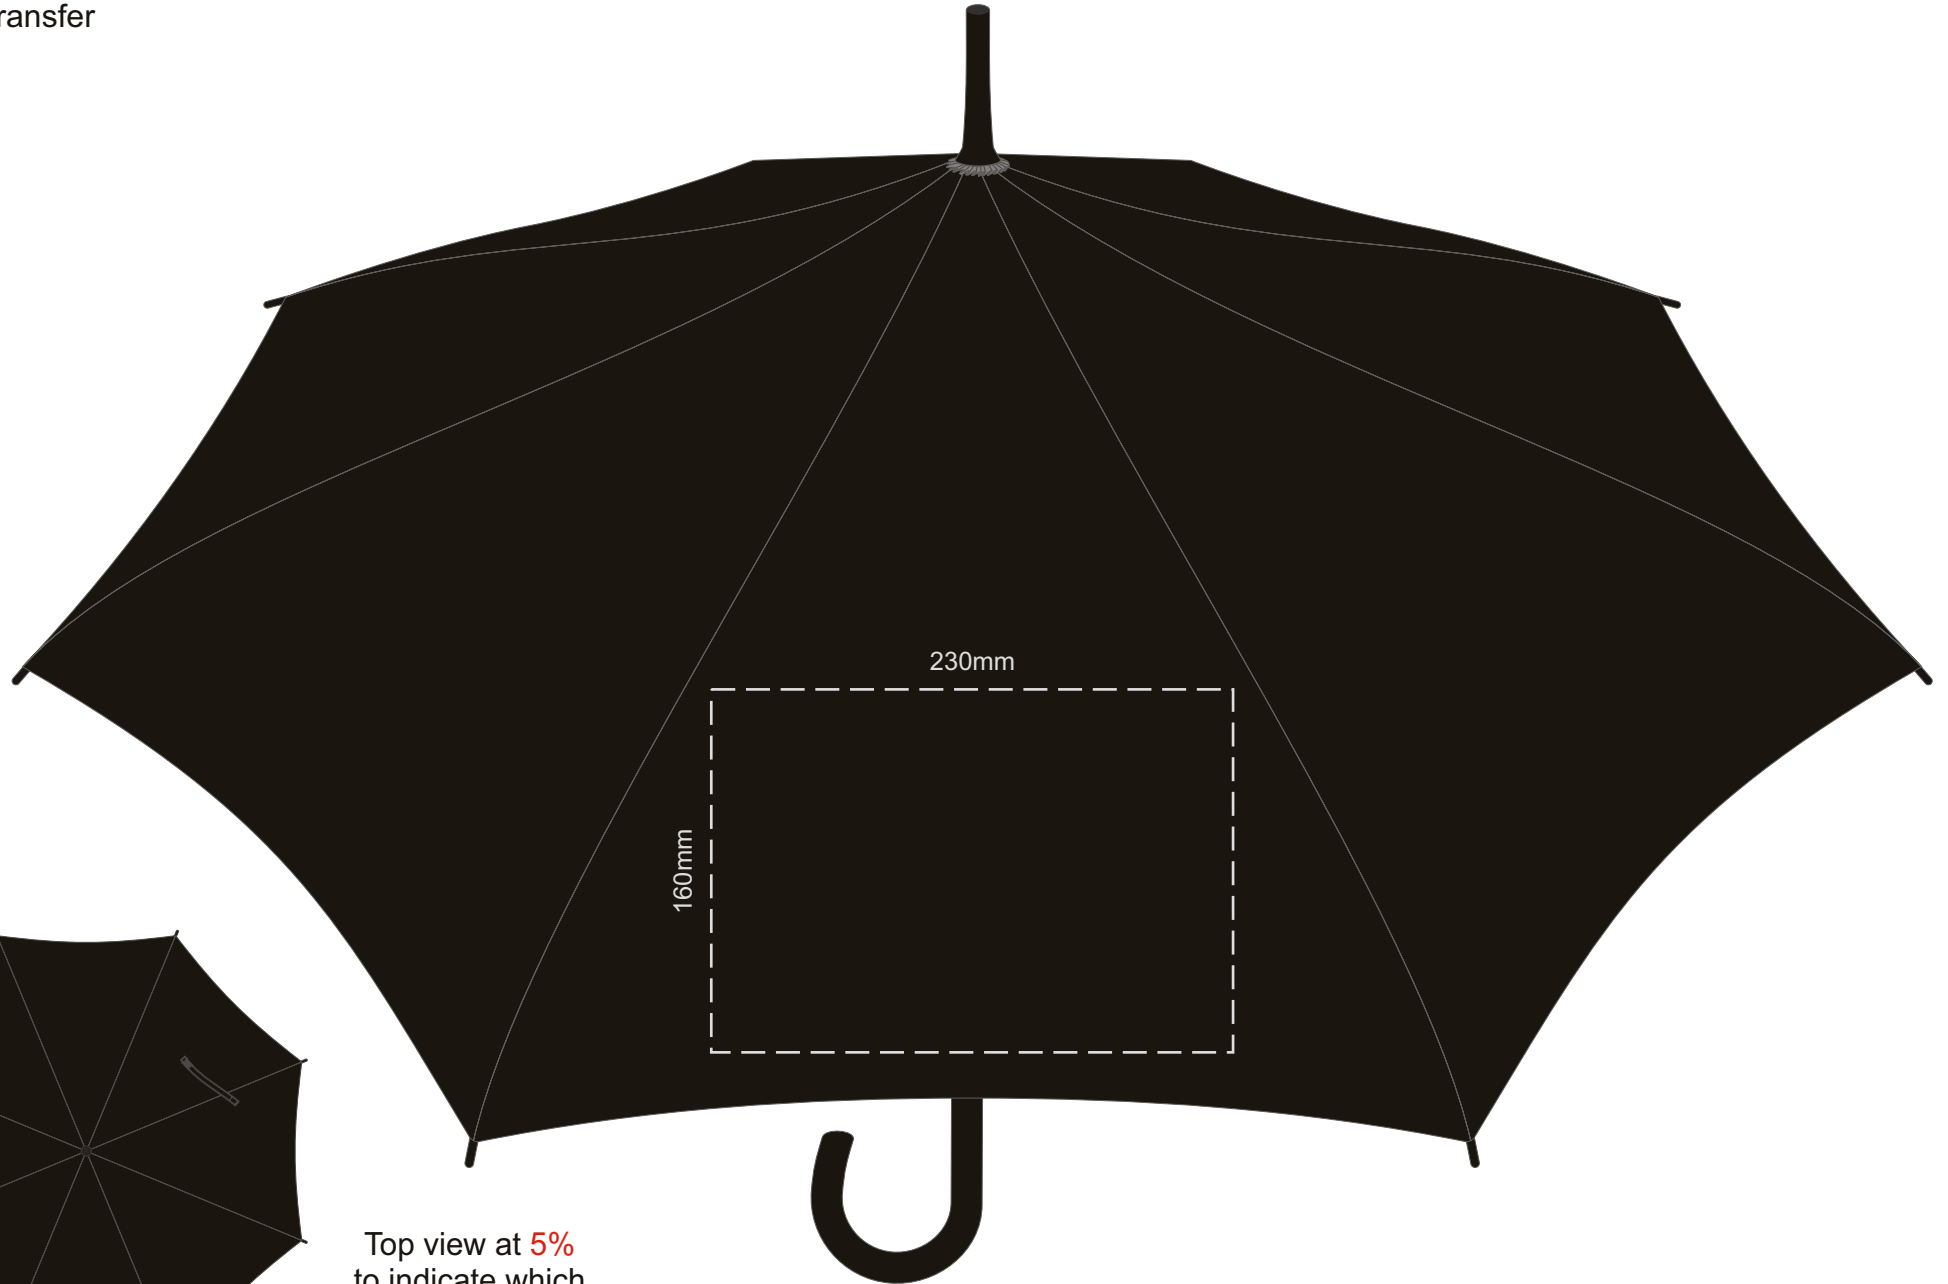

Screen Print (one colour)
Digital Transfer

Actual Size: 30% when viewed on A4 paper

Top view at 5%
to indicate which
panel/s to be decorated.