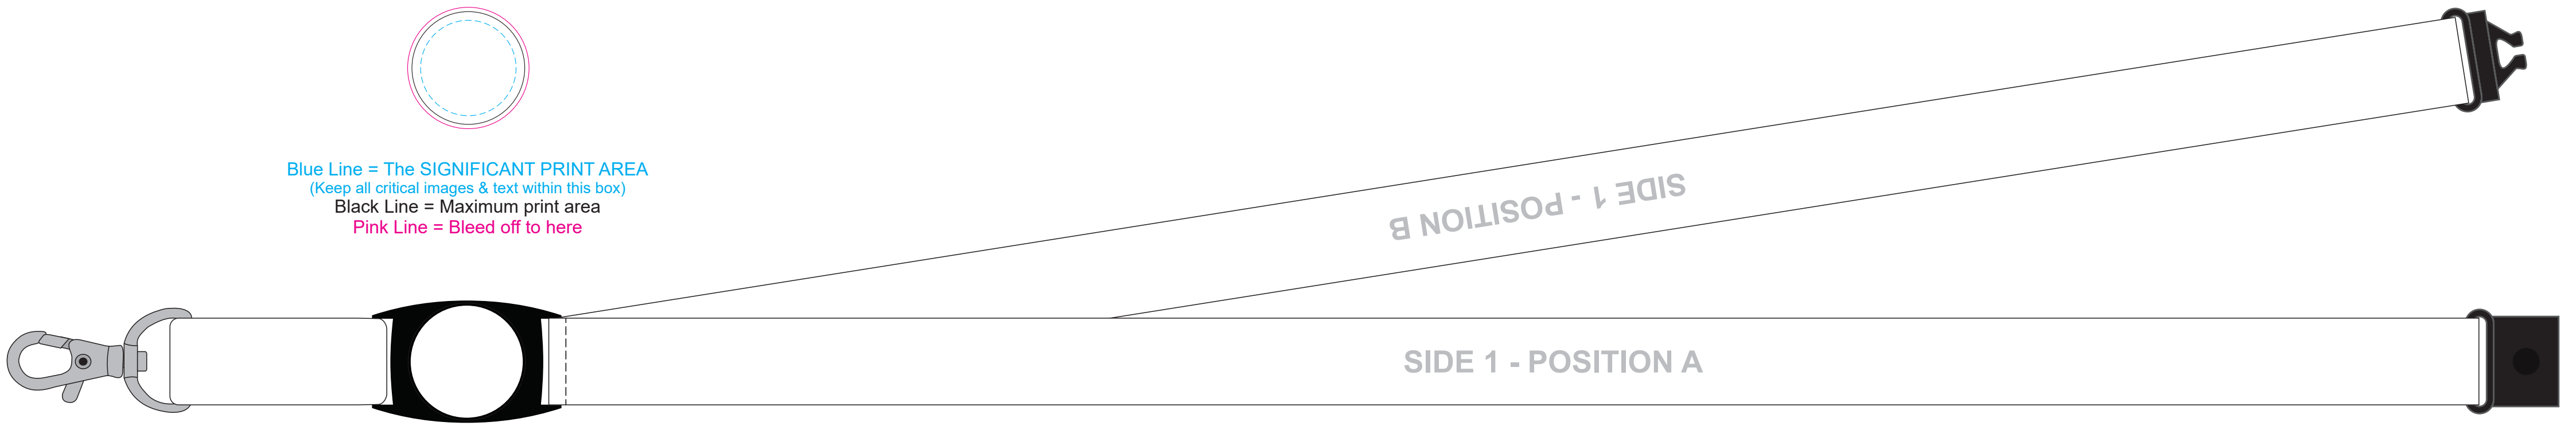

SIZE: 20\*900mm

- Lanyard Colour:  Standard
- Print Lanyard Colour:  PANTONE?  
 PANTONE?  
 PANTONE?

**ATTACHMENTS**

Standard Option

**ATTACHMENTS**

Additional Cost

**LOGO ENLARGEMENT**

**Resin Dome**  
 We will attempt to print the artwork as close as possible to the CMYK values and/ or spot colours shown on the proof, or embedded within the artwork. However, some slight colour variation should be considered acceptable.

PLEASE NOTE that the crest is swen/fixd to the lanyard