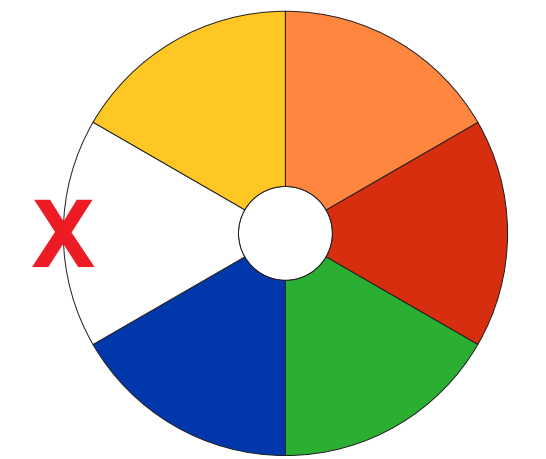

Actual Size: 100% when viewed on A4 paper

Screen Print
(printed on 'X' number of panels)

END VIEW
OPPOSITE AIR VALVE

Mark 'X' on the number of panels to be printed