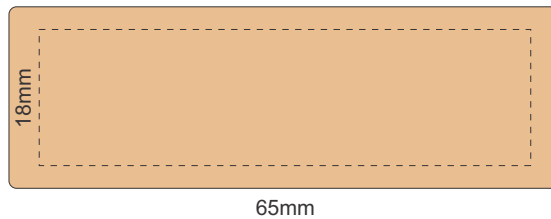

Actual Size: 100% when viewed on A4 paper

Laser Engraving

Tower Piece SIDE A  
Laser Engraving

Tower Piece SIDE B  
Laser Engraving

Laser Engraves to a  
Natural Etch

Box Lid