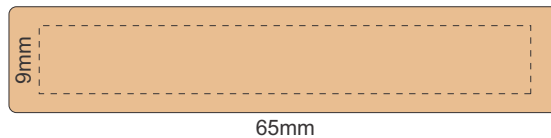

Actual Size: 100% when viewed on A4 paper

Laser Engraving

Tower Piece SIDE A  
Laser Engraving

Tower Piece SIDE B  
Laser Engraving

Laser Engraves to a  
Natural Etch

Box Lid