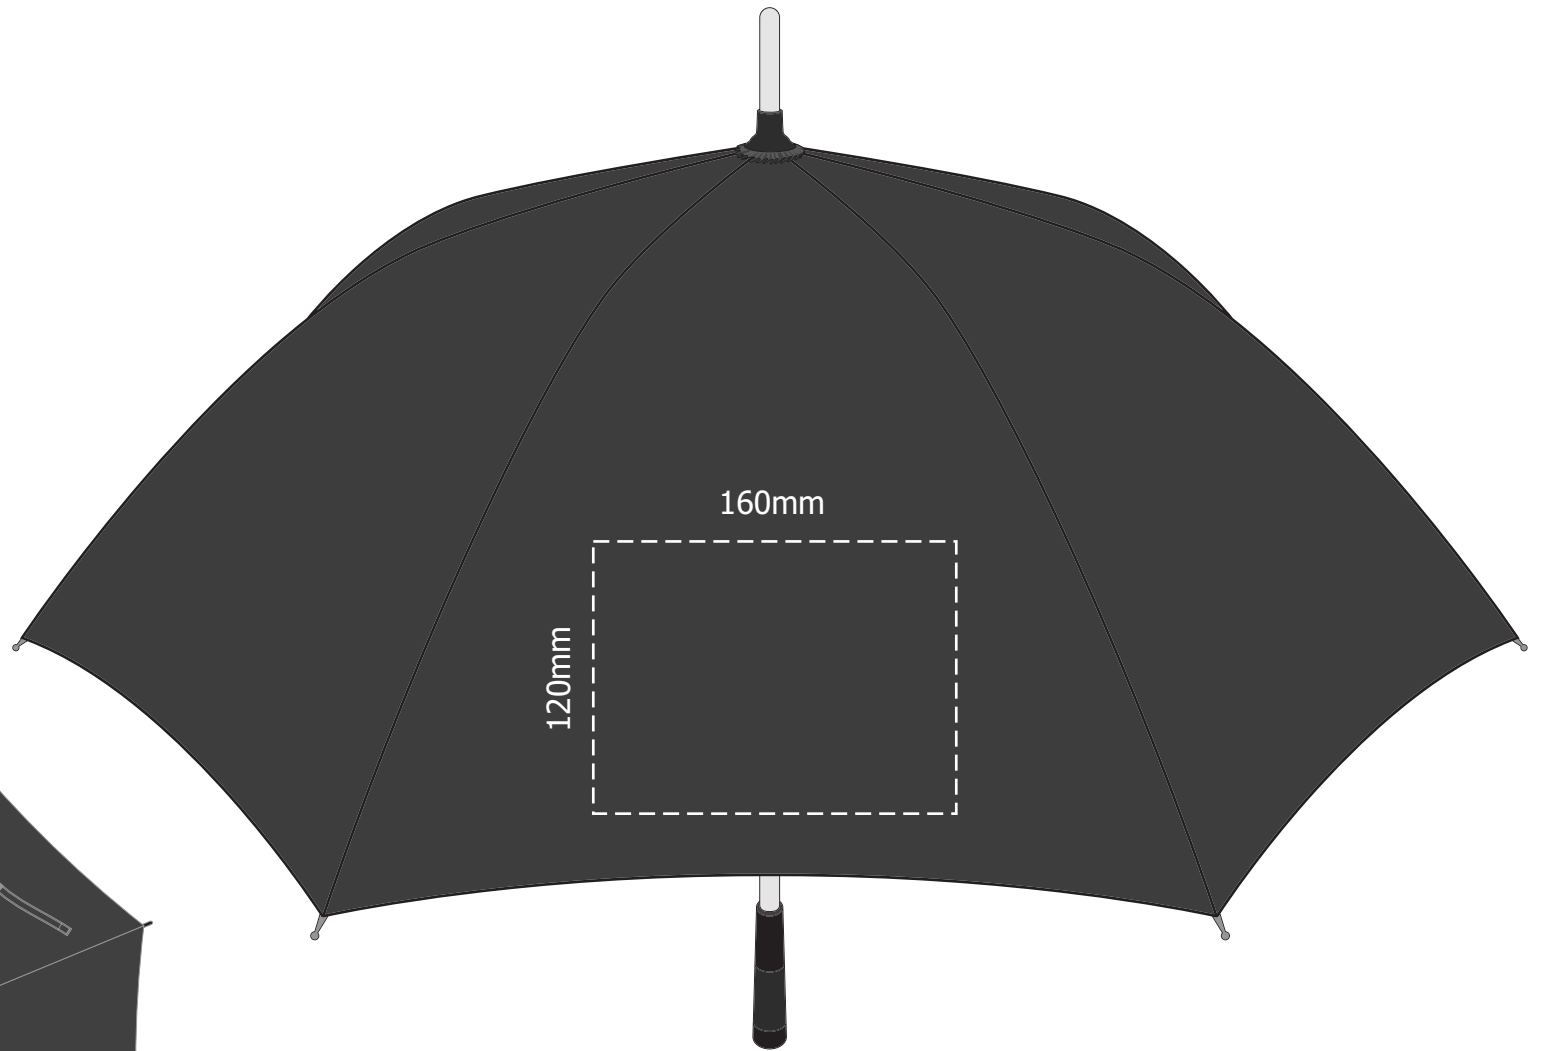

Actual Size: 30% when viewed on A4 paper

Screen Print (One Colour Only)

Digital Transfer

Top view at 10%
to indicate which
panel/s to be decorated.