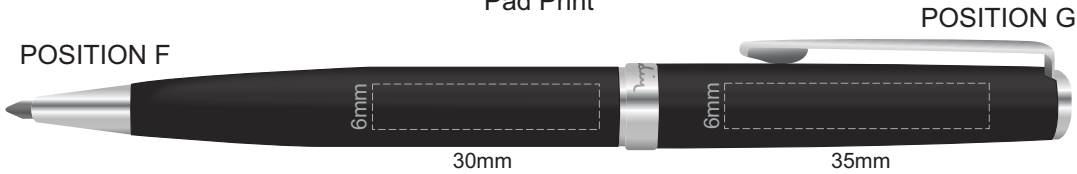

100% of Actual Size
Pad Print

100% of Actual Size
Laser Engraving

Engraves to a Silver mirror finish

100% of Actual Size
Pad Print

100% of Actual Size
Laser Engraving

Chrome engraves to a Silver Natural Etch

100% of Actual Size
Pad Print

100% of Actual Size
Laser Engraving

■ Matt Silver engraves to a Silver Natural Etch