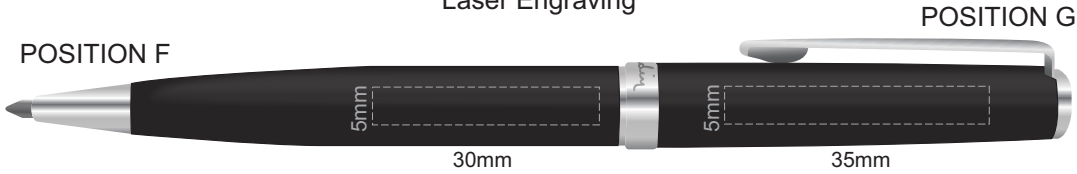

100% of Actual Size
Pad Print

100% of Actual Size
Laser Engraving

Engraves to a Silver mirror finish

100% of Actual Size
Pad Print

100% of Actual Size
Laser Engraving

Chrome engraves to a Silver Natural Etch

100% of Actual Size
Pad Print

100% of Actual Size
Laser Engraving

■ Matt Silver engraves to a Silver Natural Etch