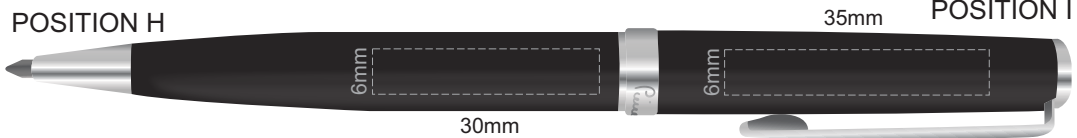

100% of Actual Size
Pad Print

100% of Actual Size
Laser Engraving

Engraves to a Silver mirror finish

100% of Actual Size
Pad Print

100% of Actual Size
Laser Engraving

Chrome engraves to a Silver Natural Etch

100% of Actual Size
Pad Print

100% of Actual Size
Laser Engraving

■ Matt Silver engraves to a Silver Natural Etch