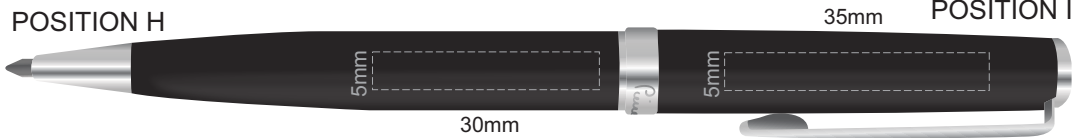

100% of Actual Size
Pad Print

100% of Actual Size
Laser Engraving

Engraves to a Silver mirror finish

100% of Actual Size
Pad Print

100% of Actual Size
Laser Engraving

Chrome engraves to a Silver Natural Etch

100% of Actual Size
Pad Print

100% of Actual Size
Laser Engraving

■ Matt Silver engraves to a Silver Natural Etch