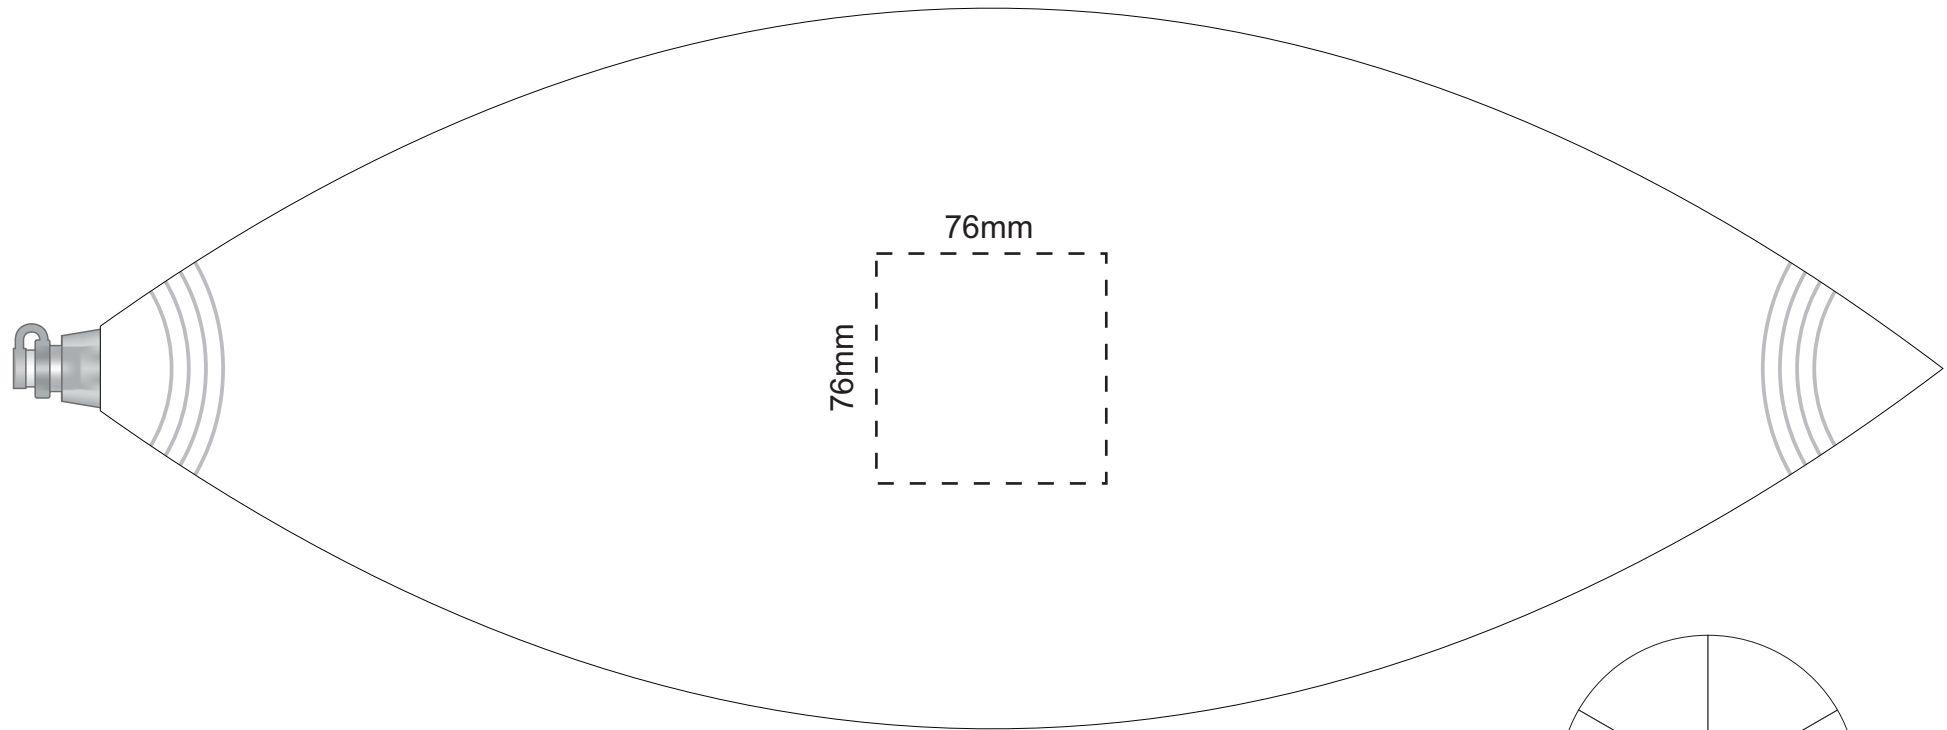

Actual Size: 40% when viewed on A4 paper

Pad Print (One Colour Only)

END VIEW
OPPOSITE AIR VALVE

Mark 'X' on the number of panels to be printed