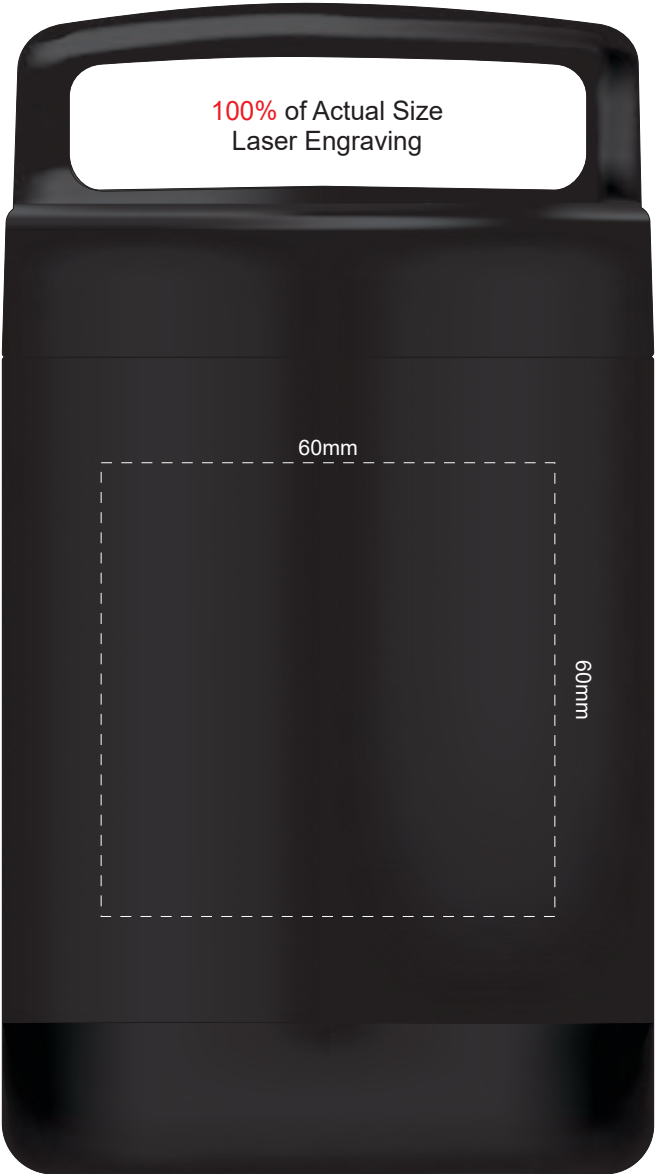

100% of Actual Size  
Pad Print

35mm

45mm

100% of Actual Size  
Screen Print (one colour)

60mm

60mm

100% of Actual Size  
Laser Engraving

60mm

60mm

Black Engraves to a  
Stainless Steel Finish