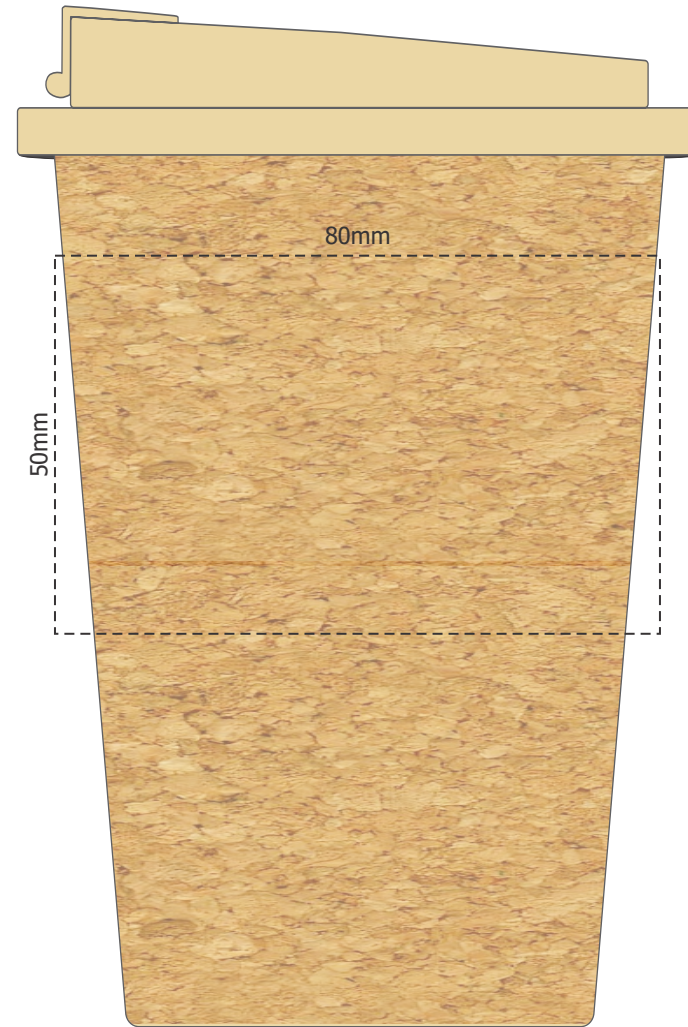

Actual Size: 100% when viewed on A4 paper

Lid Colour

Pad Print

Screen Print (one colour)