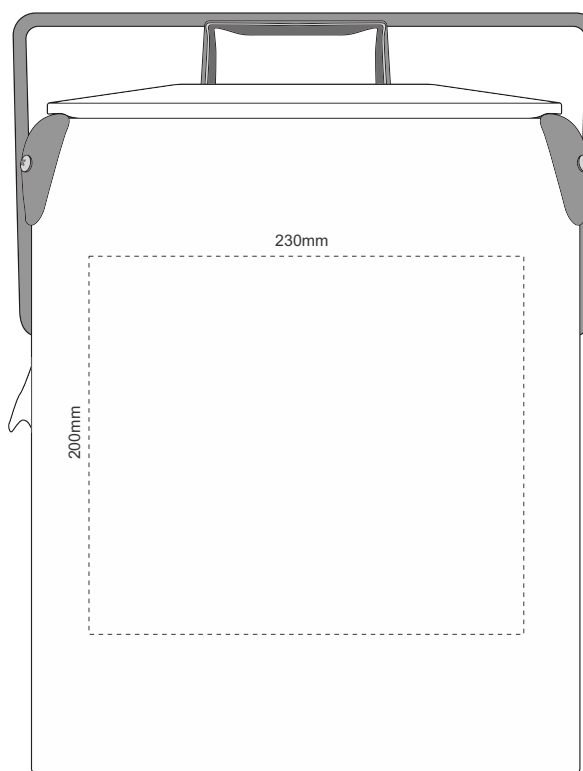

Actual Size: 25% when viewed on A4 paper

Pad Print / Laser Engraving

SIDE

FRONT

Screen Printing (One Colour Only)