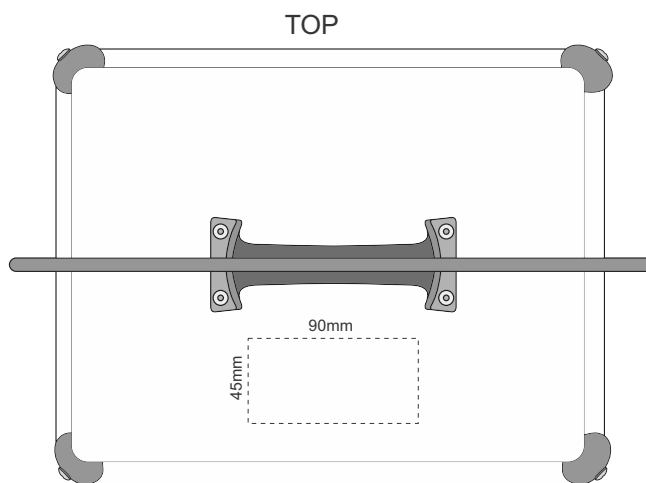

Actual Size: 25% when viewed on A4 paper

Pad Print / Laser Engraving

SIDE

FRONT

Screen Printing (One Colour Only)