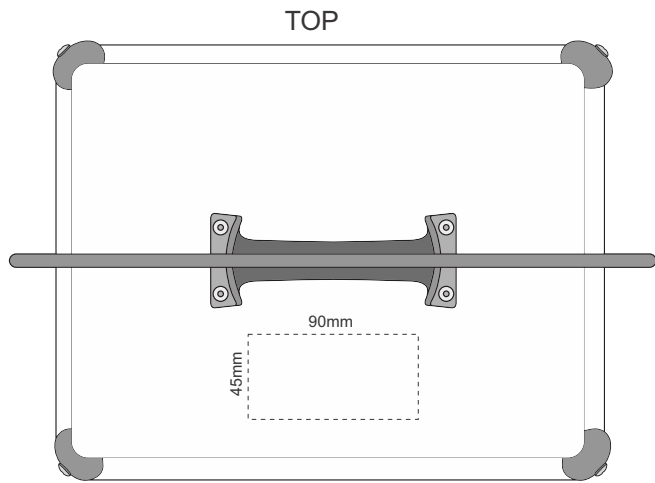

Actual Size: 25% when viewed on A4 paper

Pad Print / Laser Engraving

SIDE

FRONT

Screen Printing (One Colour Only)