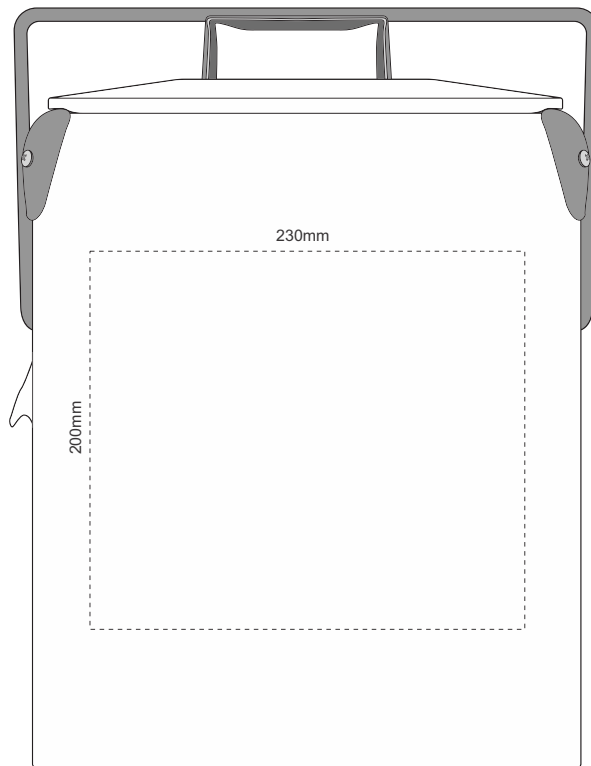

Actual Size: 25% when viewed on A4 paper

Pad Print / Laser Engraving

SIDE

FRONT

Screen Printing (One Colour Only)