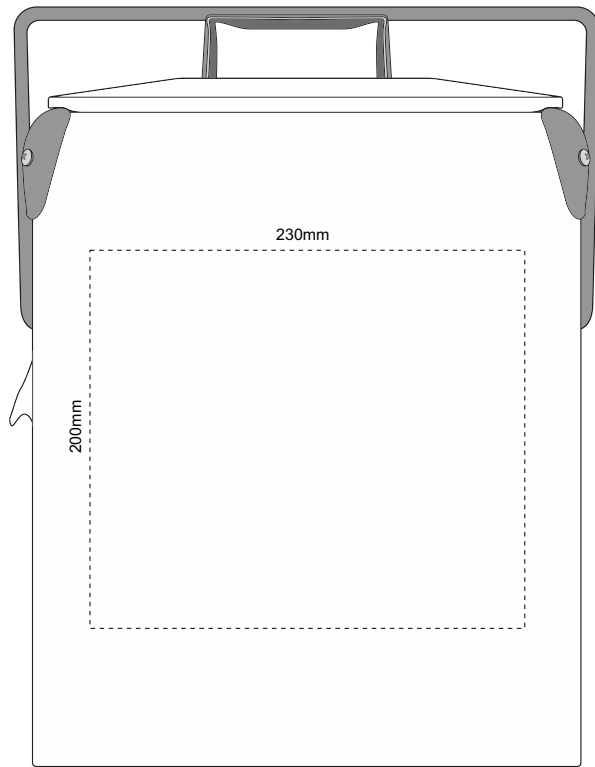

Actual Size: 25% when viewed on A4 paper

Pad Print
Laser Engraving

 Laser engraves to a Silver Finish

SIDE

FRONT
Digital Label