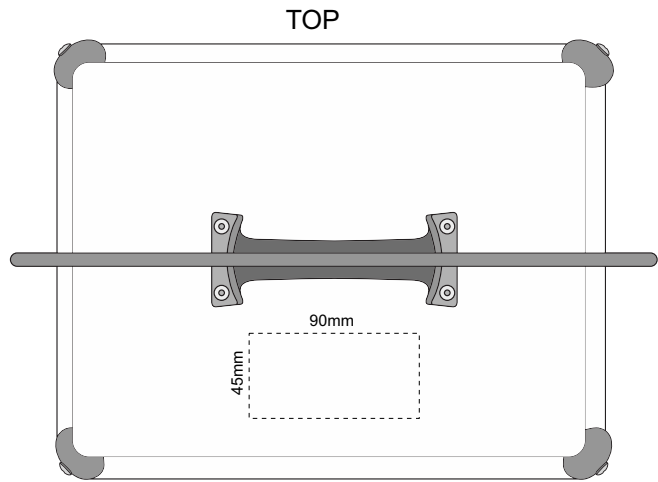

Actual Size: 25% when viewed on A4 paper

Pad Print
Laser Engraving

 Laser engraves to a Silver Finish

SIDE

FRONT
Digital Label