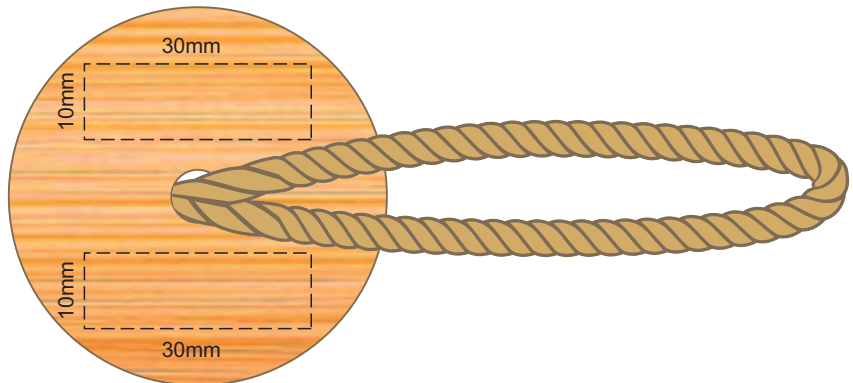

100% of Actual Size
Pad Print
Imitation Etch

40mm

50mm

Branding area can be moved anywhere within the red line.

100% of Actual Size
Engraving

Engraved Finish

This product is a natural material, please allow for variances in grain pattern and engraving colour.

100% of Actual Size
Engraving

Engraved Finish

This product is a natural material, please allow for variances in grain pattern and engraving colour.

100% of Actual Size
Pad Print (one colour)