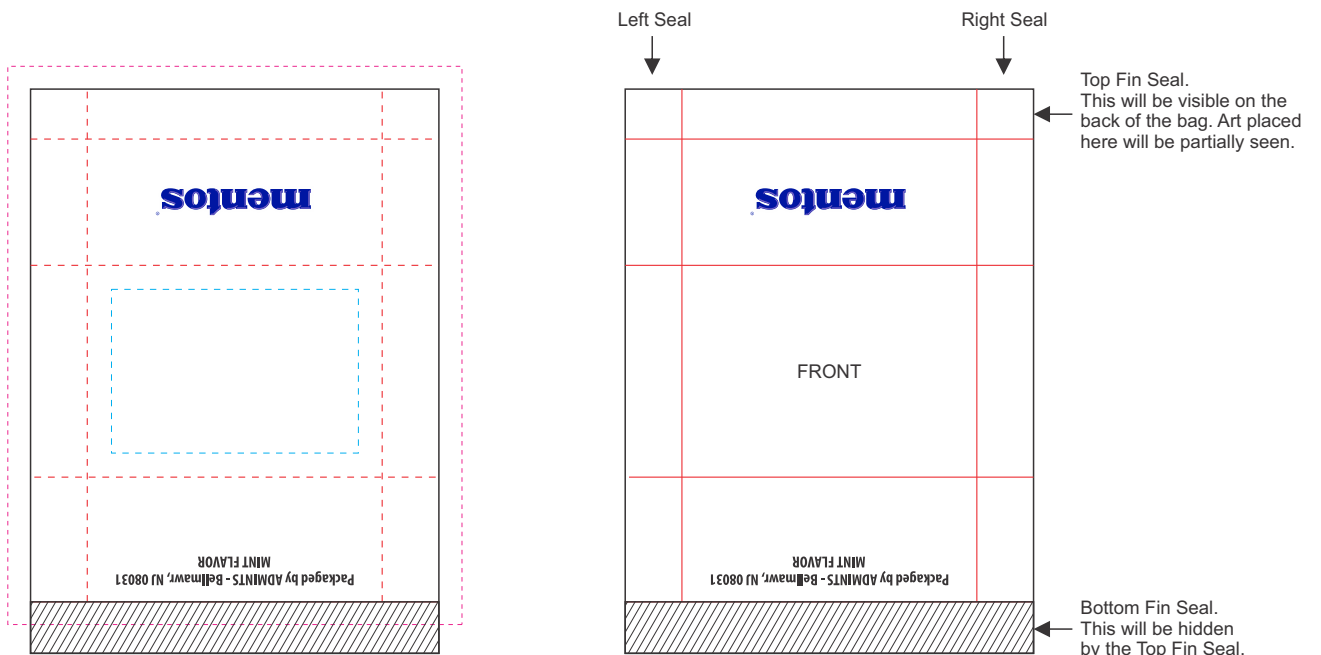

Actual Size: 100% when viewed on A4 paper

FRONT

BACK

Blue Dotted Line = The SIGNIFICANT PRINT AREA
(Keep all critical images & text within this box)

Black Line = Maximum print area

Pink Dotted Line = Bleed off to here

Red Dotted Line = Fold line