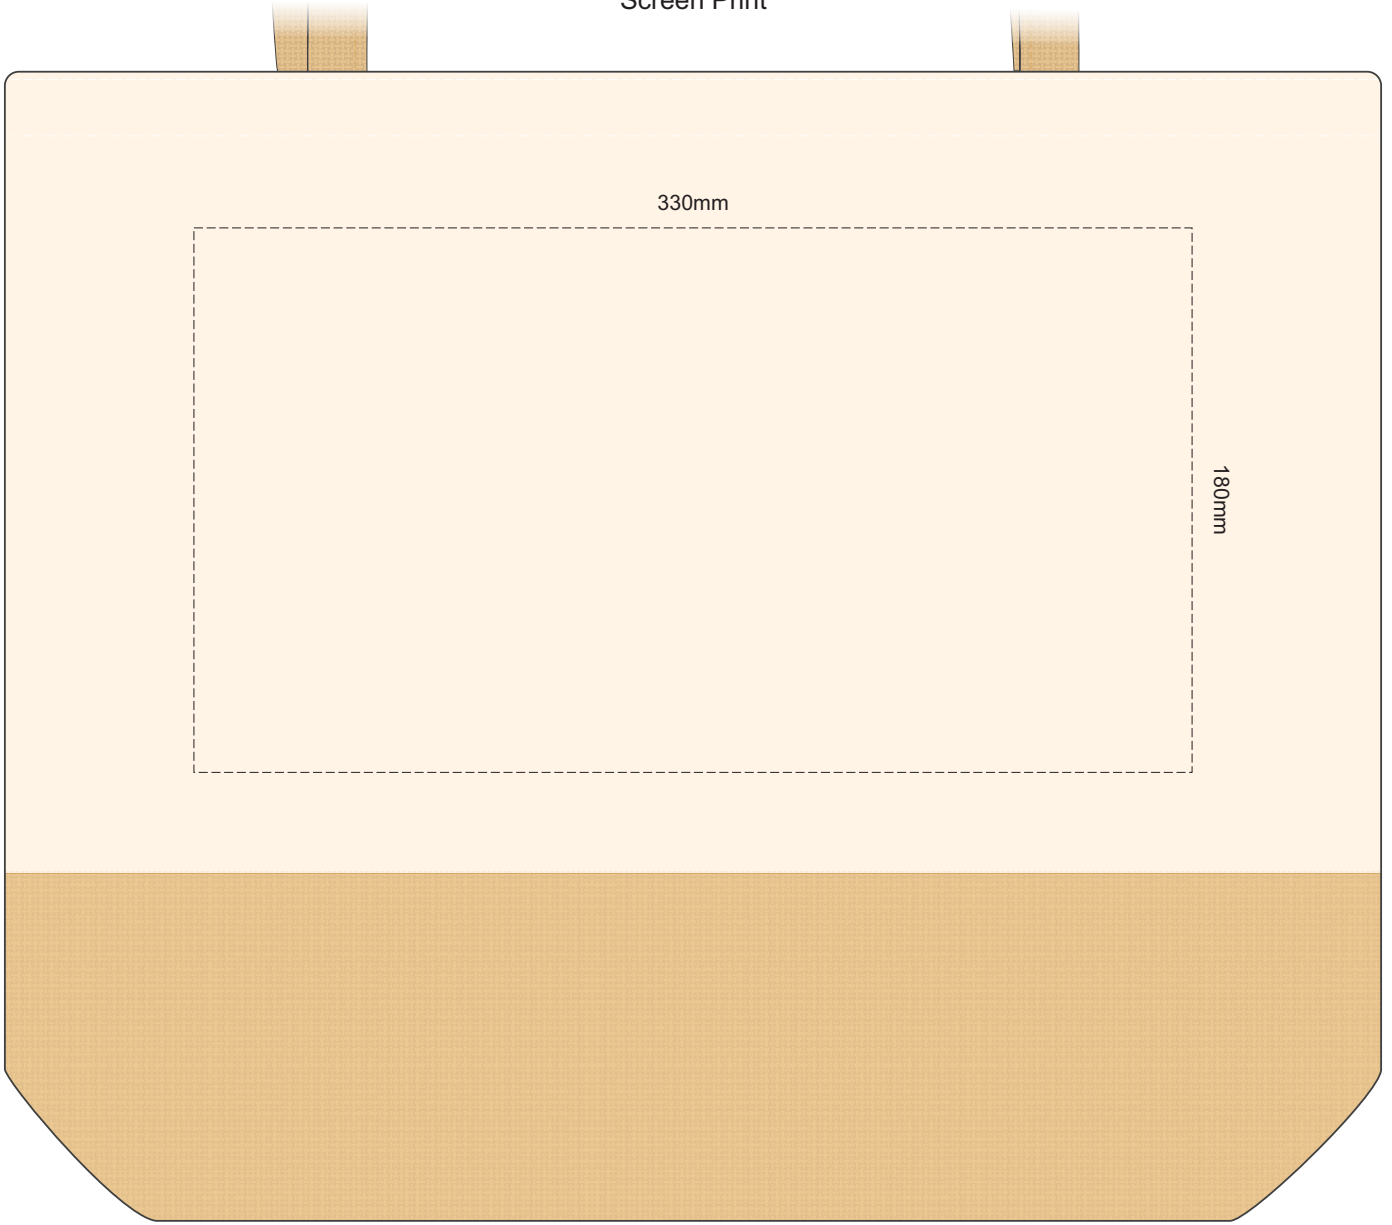

40% of Actual Size
Screen Print

330mm

180mm

40% of Actual Size
Colourflex Transfer
Faux Embroidery