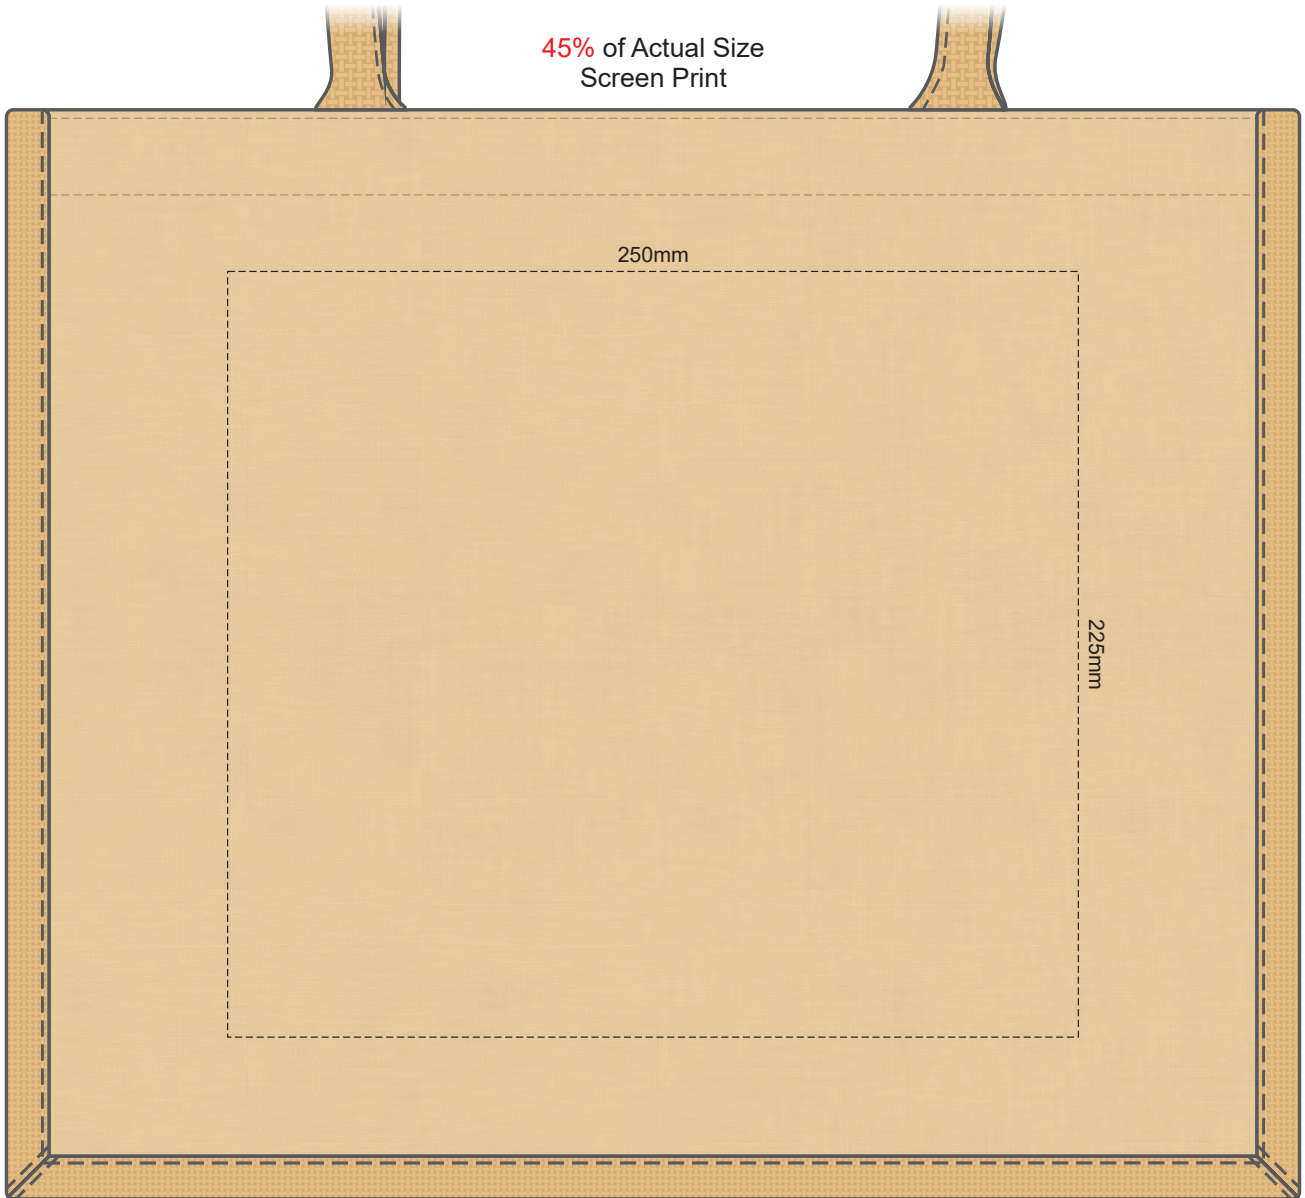

45% of Actual Size
Screen Print

Please be aware the artwork will be significantly affected by the texture of the bag.
Fine detailing, small text will be lost in the texture of the bag and may not be legible.

45% of Actual Size
Colourflex Transfer
Faux Embroidery

Please note the orientation of these print areas may be rotated to best suit your needs.