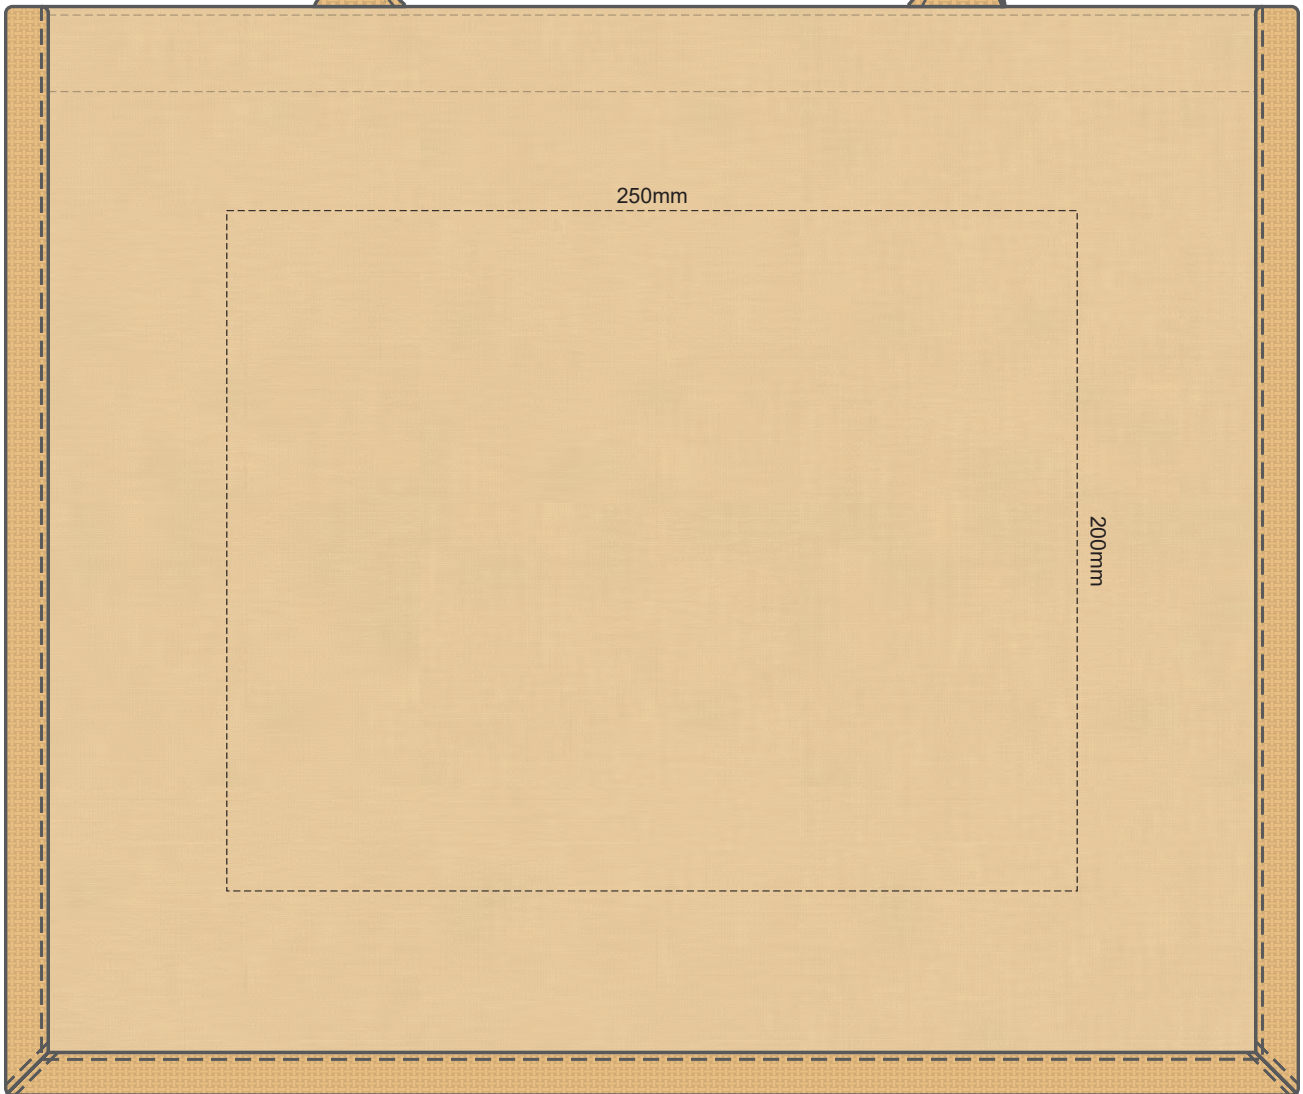

45% of Actual Size
Screen Print

Please be aware the artwork will be significantly affected by the texture of the bag.
Fine detailing, small text will be lost in the texture of the bag and may not be legible.

45% of Actual Size
Colourflex Transfer
Faux Embroidery

Please note the orientation of these print areas may be rotated to best suit your needs.