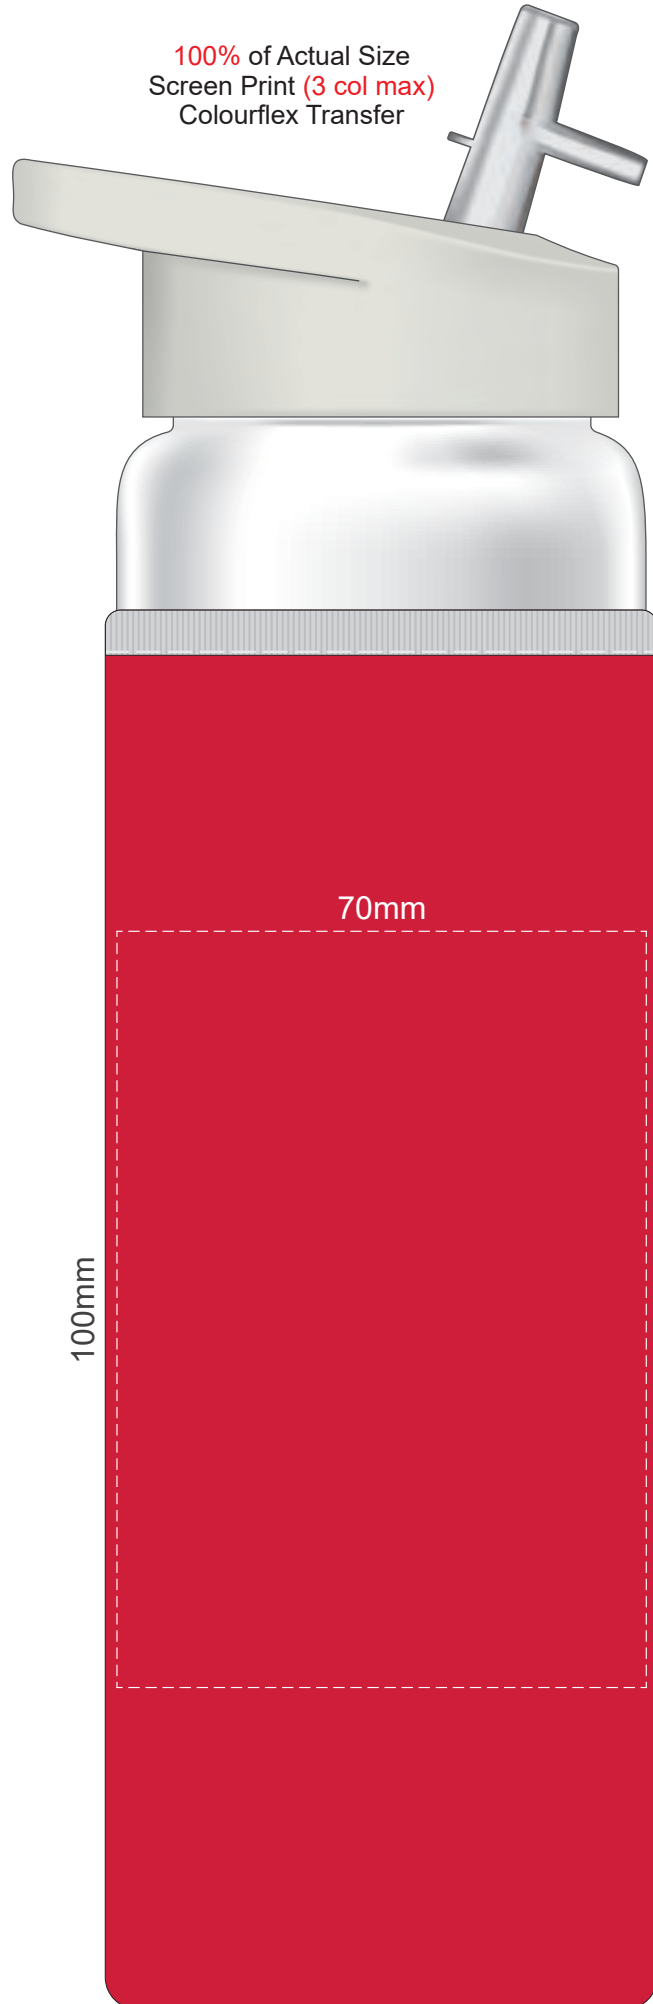

100% of Actual Size
Screen Print (3 col max)
Colourflex Transfer

70mm

100mm