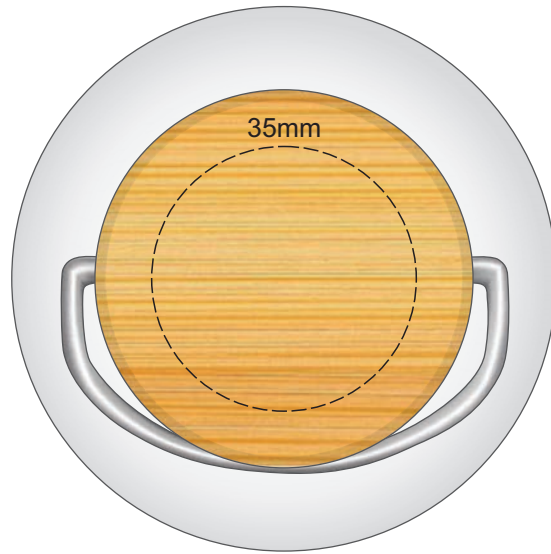

100% of Actual Size

Pad Print

100% of Actual Size

Engraving

This product is a natural material, please allow for variances in grain pattern and engraving colour.

Laser Engraves to a Natural Etch

100% of Actual Size

180mm

120mm

Screen Print (one colour)

Red Line = Exact opposites of the product  
(centre artwork to the red line)

100% of Actual Size

30mm

Engraving

100% of Actual Size

22mm

90mm

Engraving

Engraves to a Shiny Steel Finish

90% of Actual Size

224mm

163mm

Digital Rotary

Red Line = Exact opposites of the product  
(centre artwork to the red line)

80% of Actual Size  
Pad Print (one colour)

Top of box

Branding area can be moved **anywhere** within the red line.