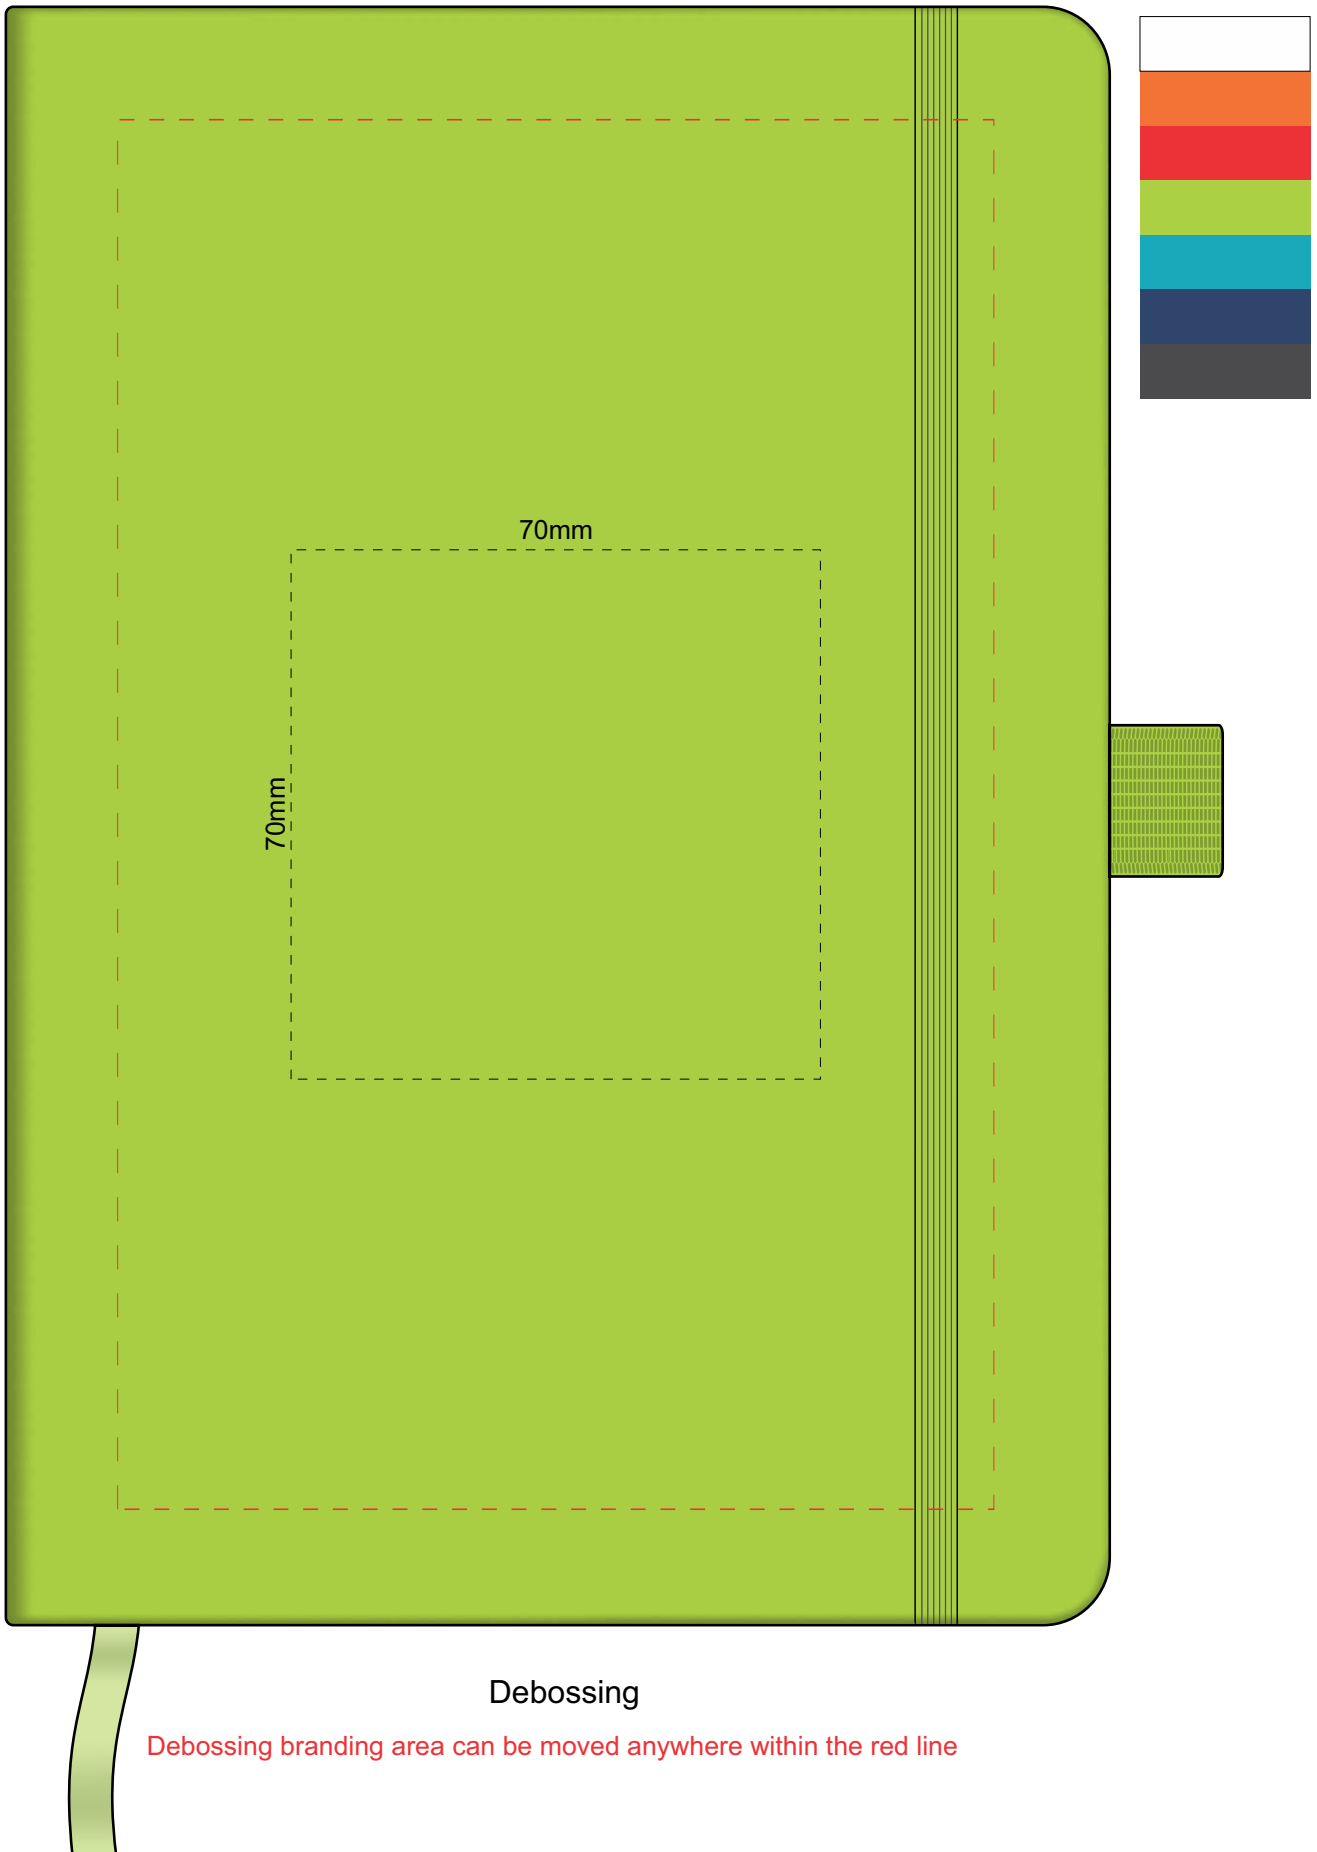

100% of Actual Size

Pad Print

Pad Print branding area can be moved anywhere within the red line

100% of Actual Size

Pad Print

Pad Print branding area can be moved anywhere within the red line

100% of Actual Size

100% of Actual Size

100% of Actual Size

Debossing

Debossing branding area can be moved anywhere within the red line