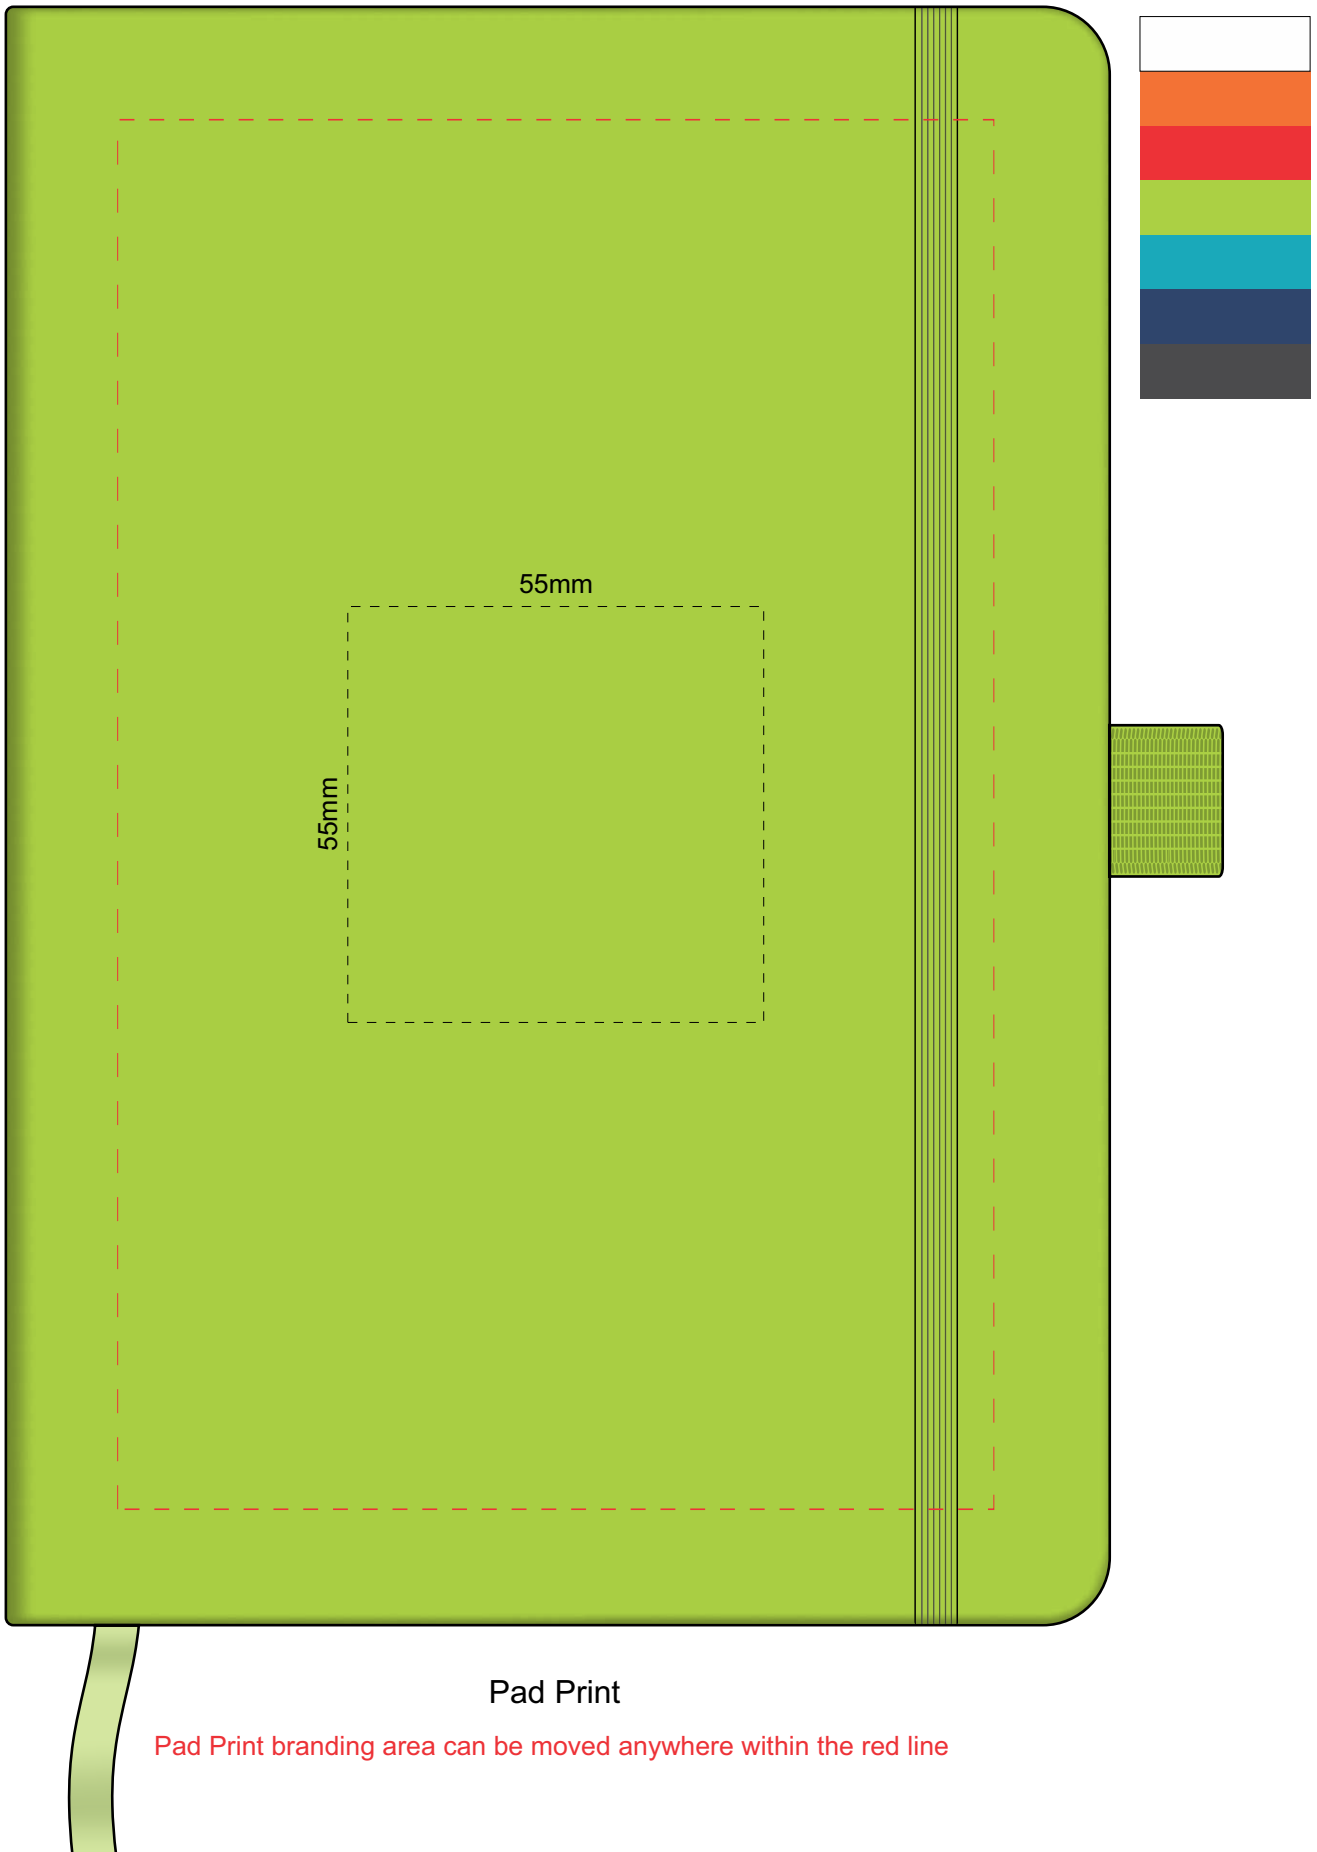

100% of Actual Size

Pad Print

Pad Print branding area can be moved anywhere within the red line

100% of Actual Size

Pad Print

Pad Print branding area can be moved anywhere within the red line

100% of Actual Size

100% of Actual Size

100% of Actual Size

Debossing

Debossing branding area can be moved anywhere within the red line