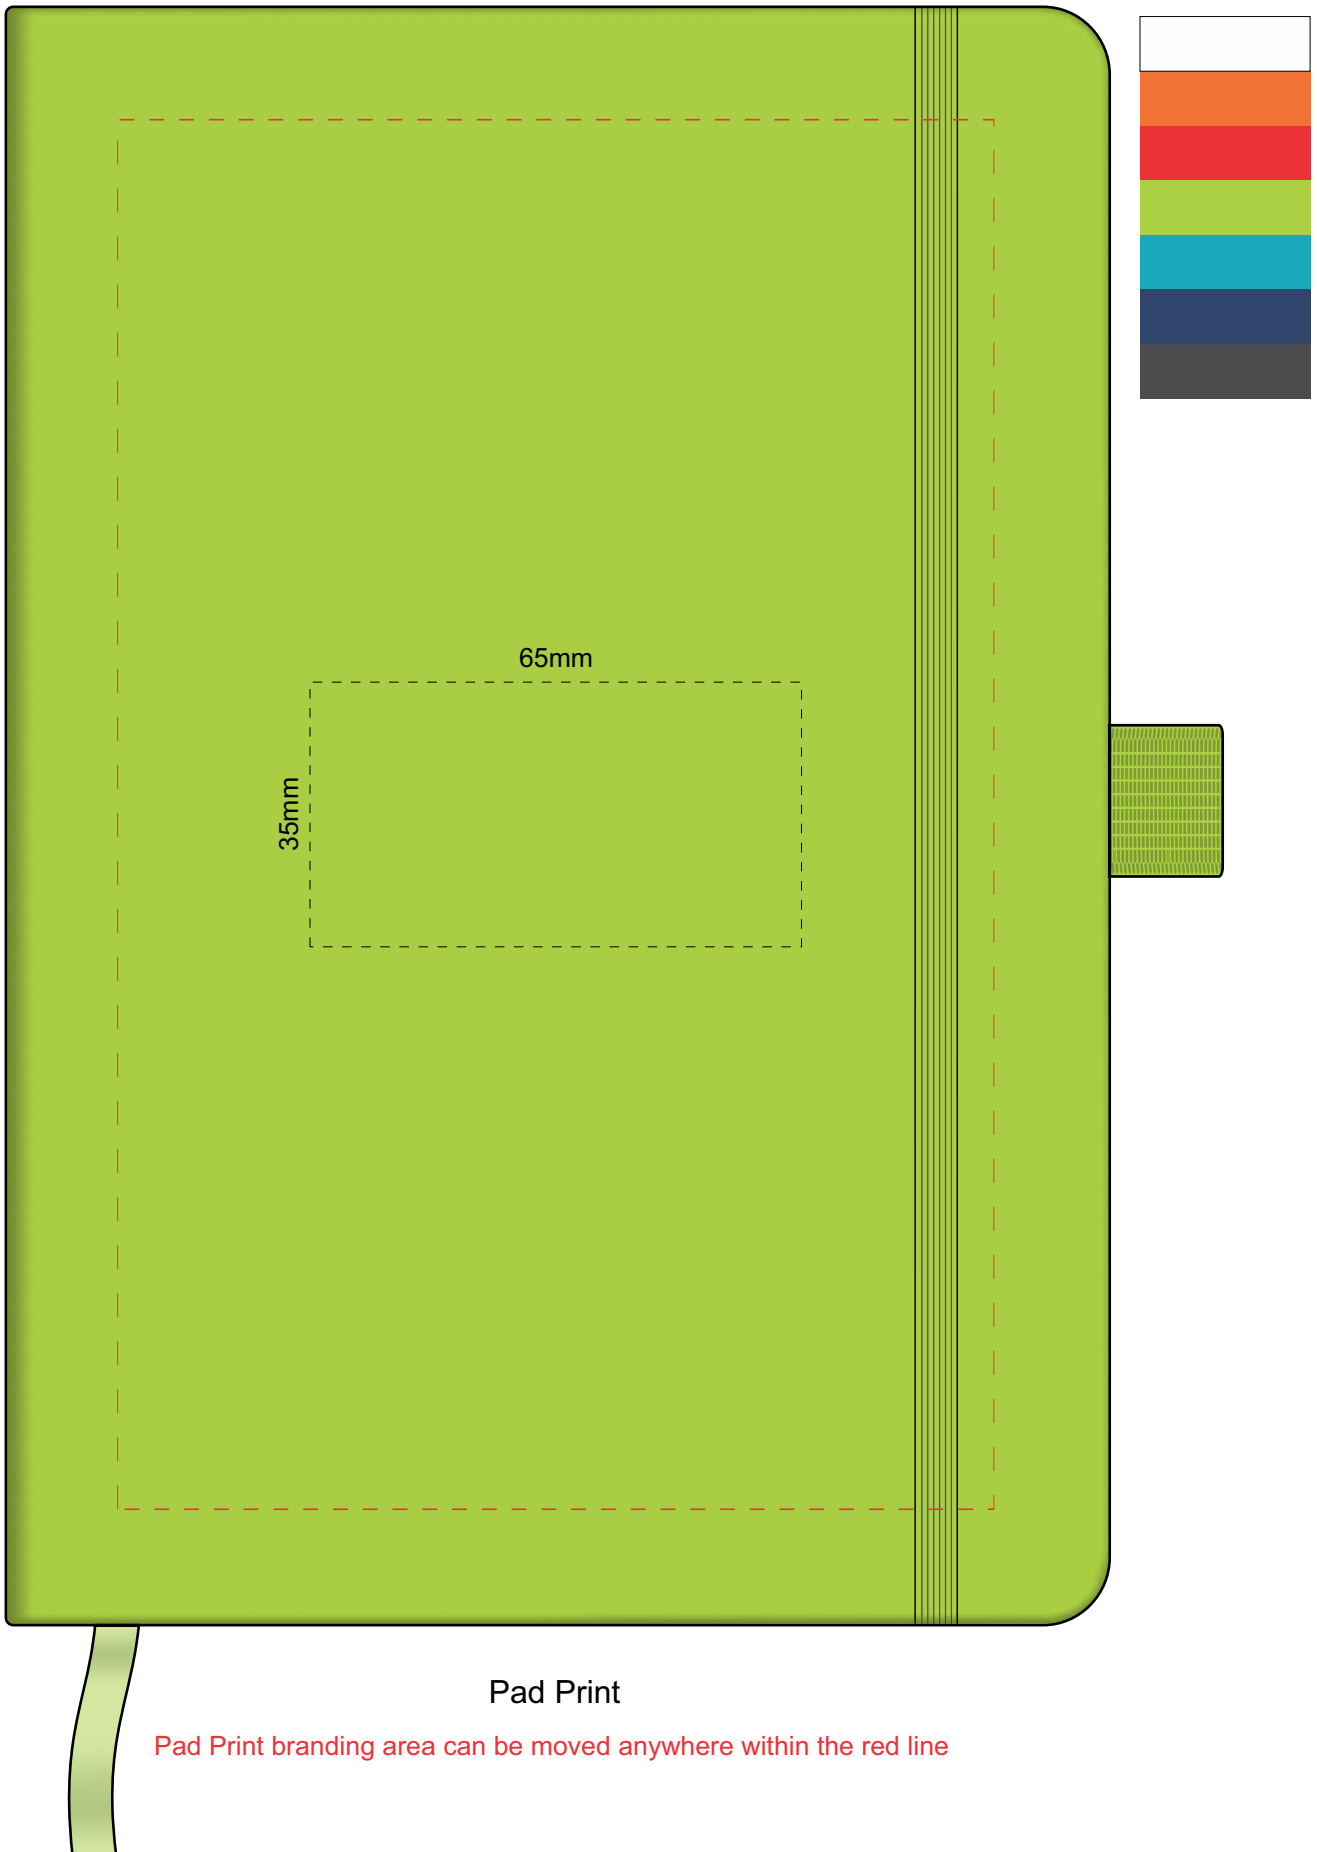

100% of Actual Size

Pad Print

Pad Print branding area can be moved anywhere within the red line

100% of Actual Size

Pad Print

Pad Print branding area can be moved anywhere within the red line

100% of Actual Size

100% of Actual Size

100% of Actual Size

Debossing

Debossing branding area can be moved anywhere within the red line