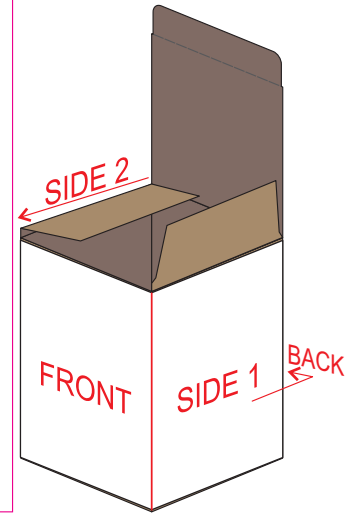

100% of Actual Size

Pad Print

100% of Actual Size

Laser Engraving

Colours Engraves to a Shiny Steel Finish

100% of Actual Size
Digital Packaging Print
FRONT

Artwork will be printed directly onto the product via CMYK printing (no white), colours will not be vibrant due to white ink not being available for this process.

GIFT BOX SLEEVE

60% of Actual Size
Digital Print
393mm

Blue Line = The SIGNIFICANT PRINT AREA
(Keep all critical images & text within this box)
Black Line = Maximum print area
Pink Line = Bleed off to here
Red Line = Fold Line