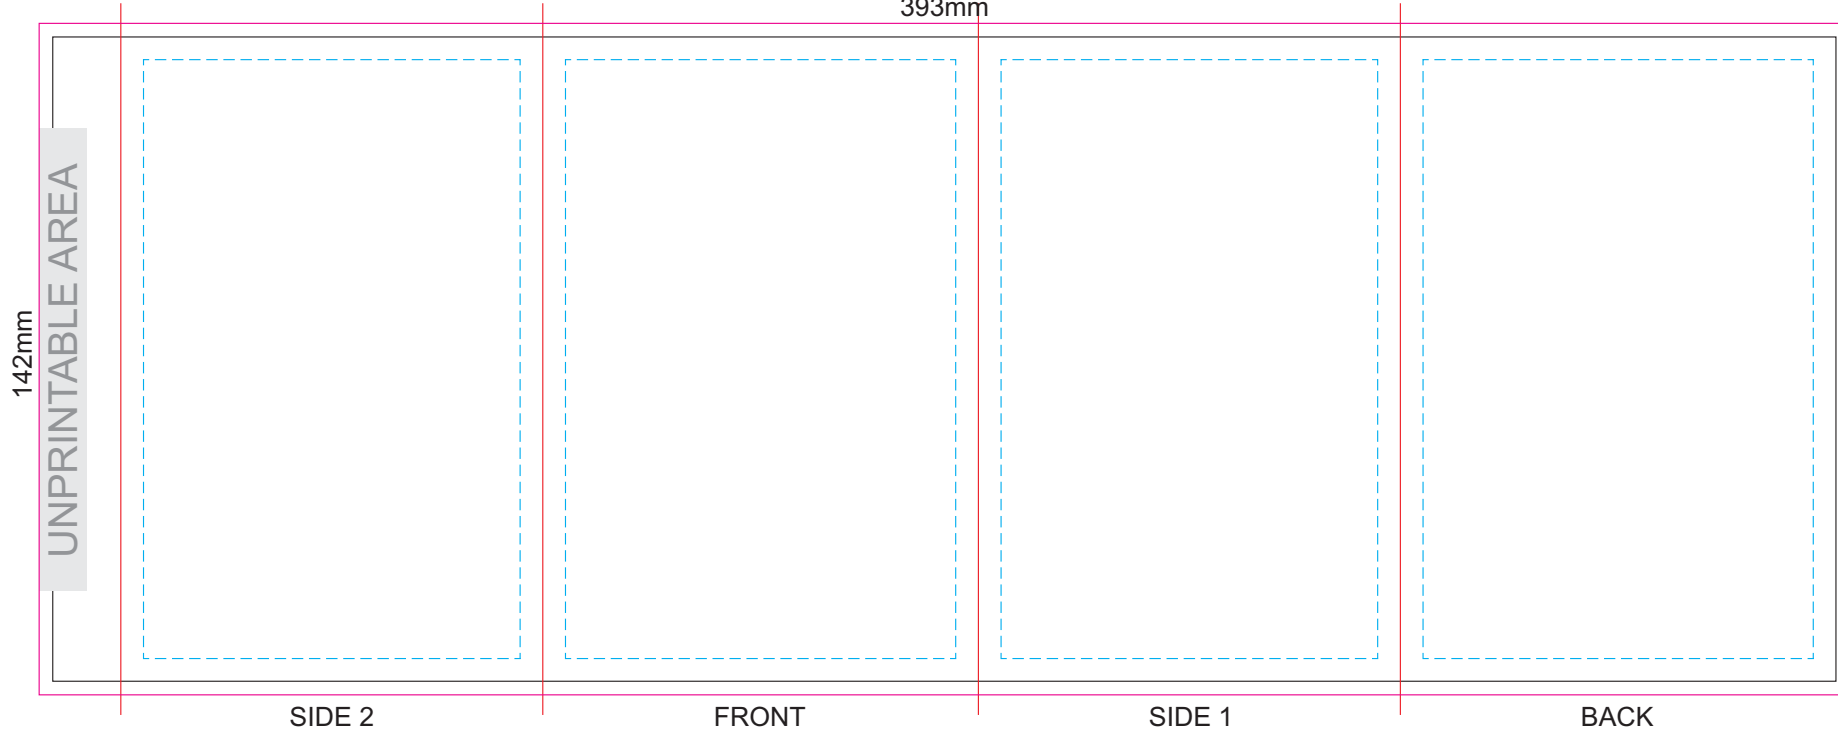

100% of Actual Size

Pad Print

100% of Actual Size

Laser Engraving

Colours Engraves to a Shiny Steel Finish

100% of Actual Size
Digital Packaging Print
FRONT

Artwork will be printed directly onto the product via CMYK printing (no white), colours will not be vibrant due to white ink not being available for this process.

GIFT BOX SLEEVE

60% of Actual Size
Digital Print
393mm

Blue Line = The SIGNIFICANT PRINT AREA
(Keep all critical images & text within this box)
Black Line = Maximum print area
Pink Line = Bleed off to here
Red Line = Fold Line