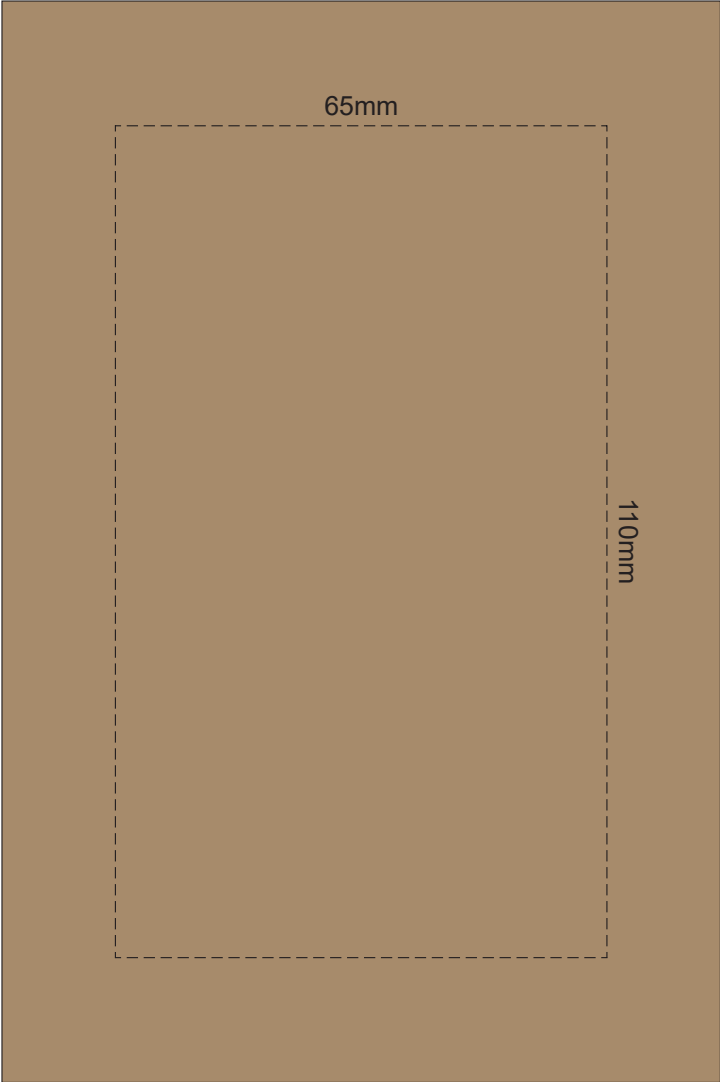

100% of Actual Size
Digital Packaging Print
FRONT