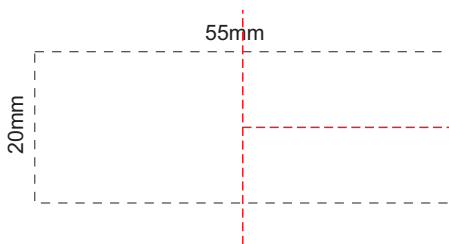

100% of Actual Size

Screen Print
(One colour only)

Screen Print
(One colour only)
SIDE 1

Screen Print
(One colour only)
SIDE 2

Silicone Band

Flip & Lid Band

Grey	Grey
White	White
Yellow	Yellow
Orange	Orange
Pink	Pink
Red	Red
Light Green	Light Green
Dark Green	Dark Green
Teal	Teal
Light Blue	Light Blue
Dark Blue	Dark Blue
Dark Navy	Dark Navy
Purple	Purple
Dark Purple	Dark Purple
Dark Grey	Dark Grey

100% of Actual Size
Debossed