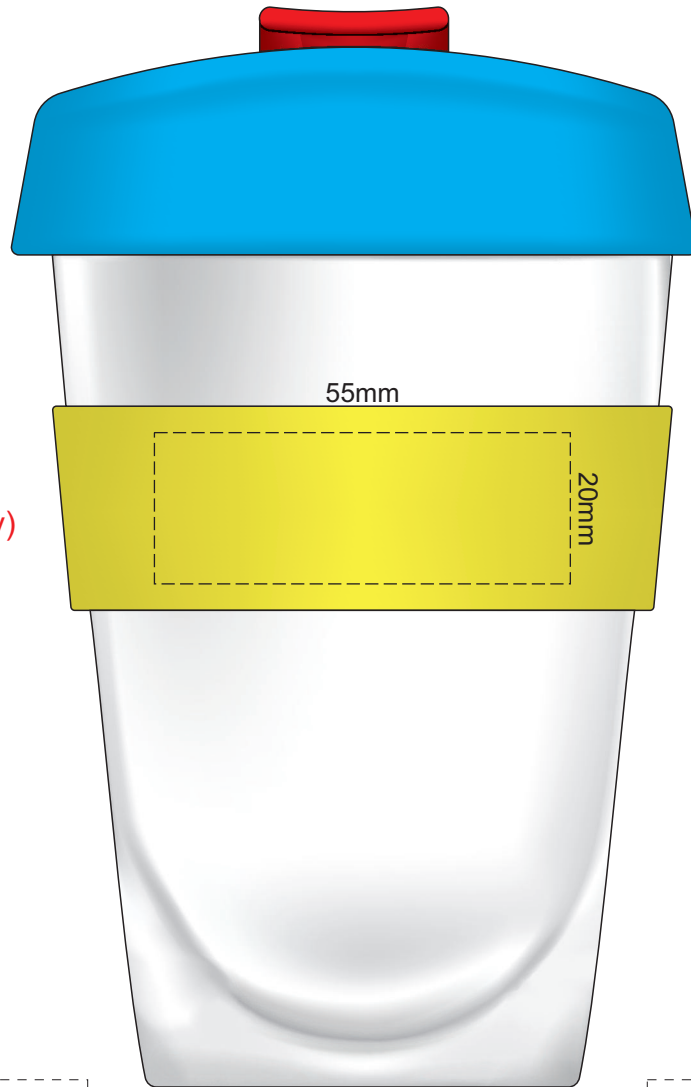

100% of Actual Size

Screen Print
(One colour only)

Screen Print
(One colour only)
SIDE 1

Screen Print
(One colour only)
SIDE 2

Silicone Band

Flip & Lid Band

Grey	Grey
White	White
Yellow	Yellow
Orange	Orange
Pink	Pink
Red	Red
Light Green	Light Green
Dark Green	Dark Green
Teal	Teal
Light Blue	Light Blue
Dark Blue	Dark Blue
Dark Navy	Dark Navy
Purple	Purple
Dark Purple	Dark Purple
Dark Grey	Dark Grey

100% of Actual Size
Debossed