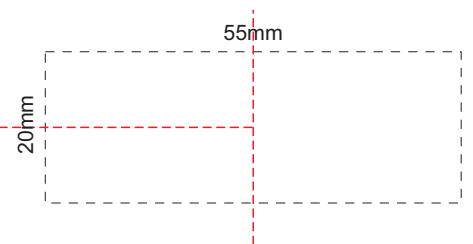

100% of Actual Size

Screen Print
(One colour only)

Screen Print
(One colour only)
SIDE 1

Screen Print
(One colour only)
SIDE 2

Silicone Band

Flip & Lid Band

Grey	Grey
White	White
Yellow	Yellow
Orange	Orange
Pink	Pink
Red	Red
Light Green	Light Green
Dark Green	Dark Green
Teal	Teal
Light Blue	Light Blue
Dark Blue	Dark Blue
Dark Navy	Dark Navy
Purple	Purple
Dark Purple	Dark Purple
Dark Grey	Dark Grey

100% of Actual Size
Debossed