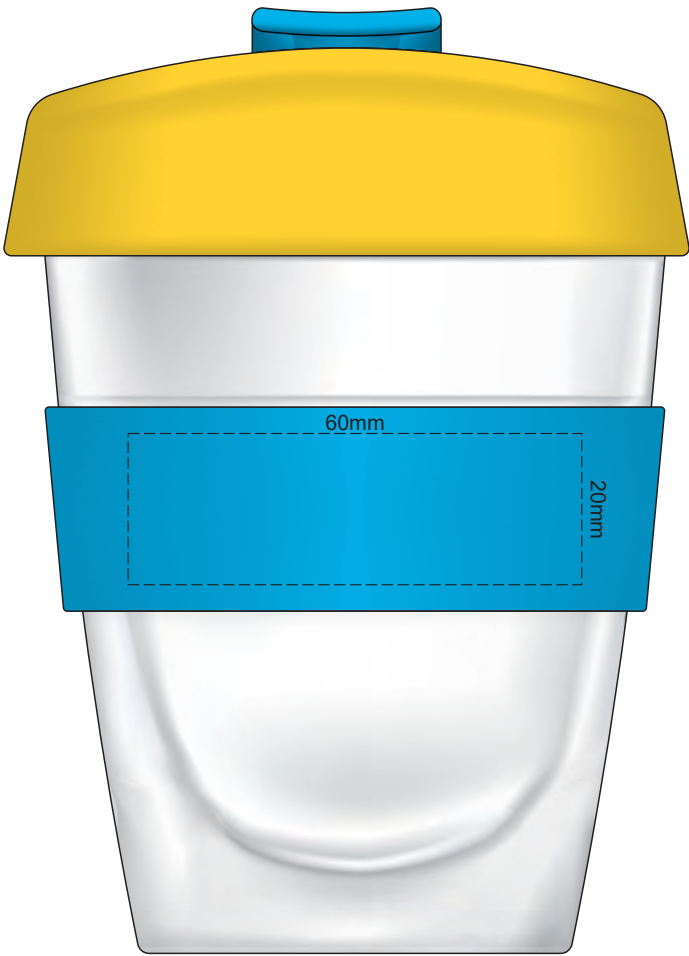

100% of Actual Size
Pad Print

100% of Actual Size
Pad Print

SIDE 1

SIDE 2

Flip Colour	Lid Colour	Band Colour
White	White	White
Yellow	Yellow	Yellow
Orange	Orange	Orange
Pink	Pink	Pink
Red	X	Red
Light Green	Light Green	Light Green
Green	Green	Green
Cyan	X	Cyan
Dark Blue	X	Dark Blue
Dark Navy	X	Dark Navy
Purple	X	Purple
Black	Black	Black

100% of Actual Size
Screen Print (one colour)

100% of Actual Size
Screen Print (one colour)
Double Sided Template Front & Back

Red Line = Exact opposites of the product
(centre artwork to the red line)

Flip Colour	Lid Colour	Band Colour
Grey	Grey	Grey
White	White	White
Yellow	Yellow	Yellow
Orange	Orange	Orange
Pink	Pink	Pink
Red	X	Red
Light Green	Light Green	Light Green
Green	Green	Green
Cyan	X	Cyan
Dark Blue	X	Dark Blue
Dark Navy	X	Dark Navy
Purple	X	Purple
Black	X	Black

100% of Actual Size
Silicone Digital Print
Debossed

SIDE 1

SIDE 2

100% of Actual Size
Digital Packaging Print
FRONT

Artwork will be printed directly onto the product via CMYK printing (no white), colours will not be vibrant due to white ink not being available for this process.

GIFT BOX SLEEVE

60% of Actual Size
Digital Print
393mm

Blue Line = The SIGNIFICANT PRINT AREA
(Keep all critical images & text within this box)
Black Line = Maximum print area
Pink Line = Bleed off to here
Red Line = Fold Line