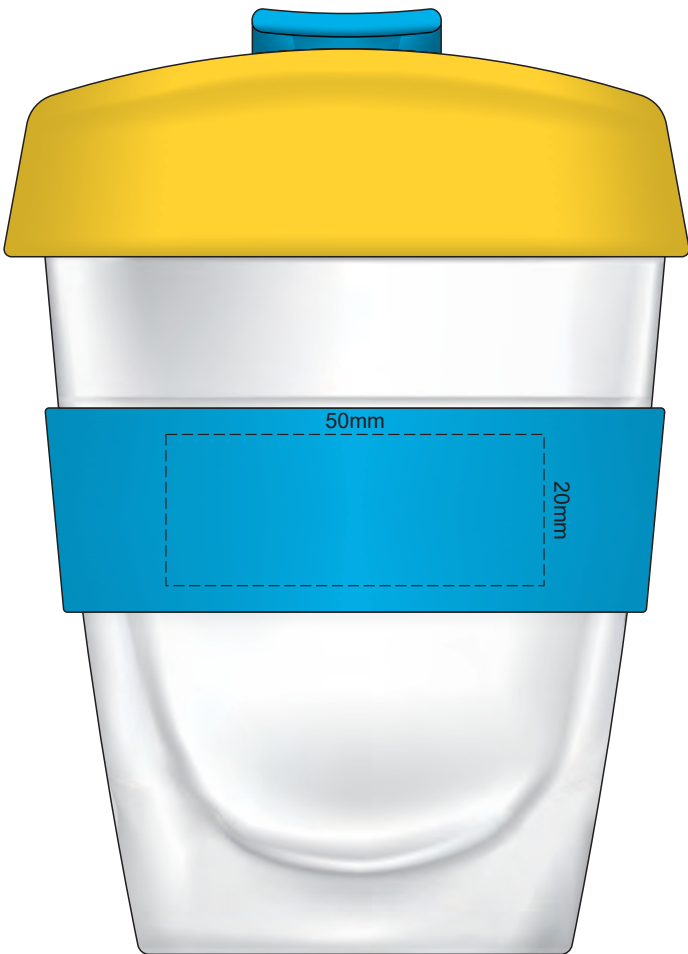

Flip Colour	Lid Colour	Band Colour
White	White	White
Yellow	Yellow	Yellow
Orange	Orange	Orange
Pink	Pink	Pink
Red	White with X	Red
Light Green	Light Green	Light Green
Green	Green	Green
Cyan	White with X	Cyan
Dark Blue	White with X	Dark Blue
Dark Navy	White with X	Dark Navy
Purple	White with X	Purple
Grey	Grey	Grey

100% of Actual Size
Pad Print

100% of Actual Size
Pad Print

SIDE 1

SIDE 2

Flip Colour	Lid Colour	Band Colour
White	White	White
Yellow	Yellow	Yellow
Orange	Orange	Orange
Pink	Pink	Pink
Red	X	Red
Light Green	Light Green	Light Green
Green	Green	Green
Cyan	X	Cyan
Dark Blue	X	Dark Blue
Dark Navy	X	Dark Navy
Purple	X	Purple
Black	Black	Black

100% of Actual Size
Screen Print (one colour)

100% of Actual Size
Screen Print (one colour)
Double Sided Template Front & Back

Red Line = Exact opposites of the product
(centre artwork to the red line)

Flip Colour	Lid Colour	Band Colour
Grey	Grey	Grey
White	White	White
Yellow	Yellow	Yellow
Orange	Orange	Orange
Pink	Pink	Pink
Red	X	Red
Light Green	Light Green	Light Green
Green	Green	Green
Cyan	X	Cyan
Dark Blue	X	Dark Blue
Dark Navy	X	Dark Navy
Purple	X	Purple
Black	X	Black

GIFT BOX SLEEVE

60% of Actual Size
Digital Print
393mm

Blue Line = The SIGNIFICANT PRINT AREA
(Keep all critical images & text within this box)
Black Line = Maximum print area
Pink Line = Bleed off to here
Red Line = Fold Line