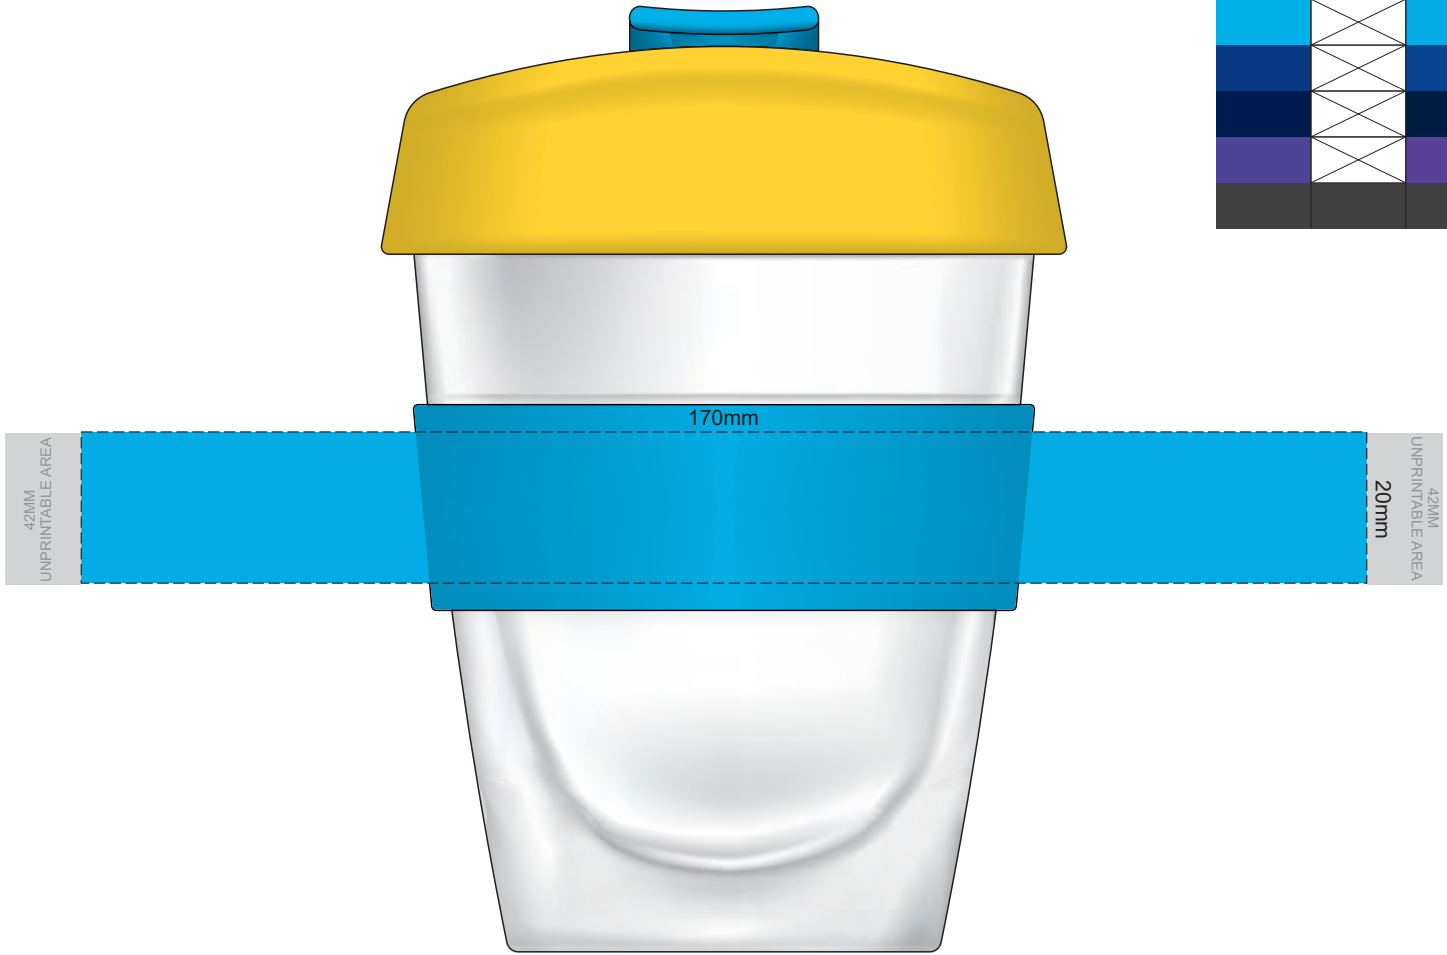

100% of Actual Size
Pad Print

100% of Actual Size
Pad Print

SIDE 1

SIDE 2

Flip Colour	Lid Colour	Band Colour
White	White	White
Yellow	Yellow	Yellow
Orange	Orange	Orange
Pink	Pink	Pink
Red	X	Red
Light Green	Light Green	Light Green
Green	Green	Green
Cyan	X	Cyan
Dark Blue	X	Dark Blue
Dark Navy	X	Dark Navy
Purple	X	Purple
Black	Black	Black

100% of Actual Size
Screen Print (one colour)

100% of Actual Size
Screen Print (one colour)
Double Sided Template Front & Back

Red Line = Exact opposites of the product
(centre artwork to the red line)

Flip Colour	Lid Colour	Band Colour
Grey	Grey	Grey
White	White	White
Yellow	Yellow	Yellow
Orange	Orange	Orange
Pink	Pink	Pink
Red	X	Red
Light Green	Light Green	Light Green
Green	Green	Green
Cyan	X	Cyan
Dark Blue	X	Dark Blue
Dark Navy	X	Dark Navy
Purple	X	Purple
Black	X	Black

100% of Actual Size
Silicone Digital Print
Debossed

SIDE 1

SIDE 2

100% of Actual Size
Digital Packaging Print
FRONT

Artwork will be printed directly onto the product via CMYK printing (no white), colours will not be vibrant due to white ink not being available for this process.

GIFT BOX SLEEVE

60% of Actual Size
Digital Print
393mm

Blue Line = The SIGNIFICANT PRINT AREA
(Keep all critical images & text within this box)
Black Line = Maximum print area
Pink Line = Bleed off to here
Red Line = Fold Line