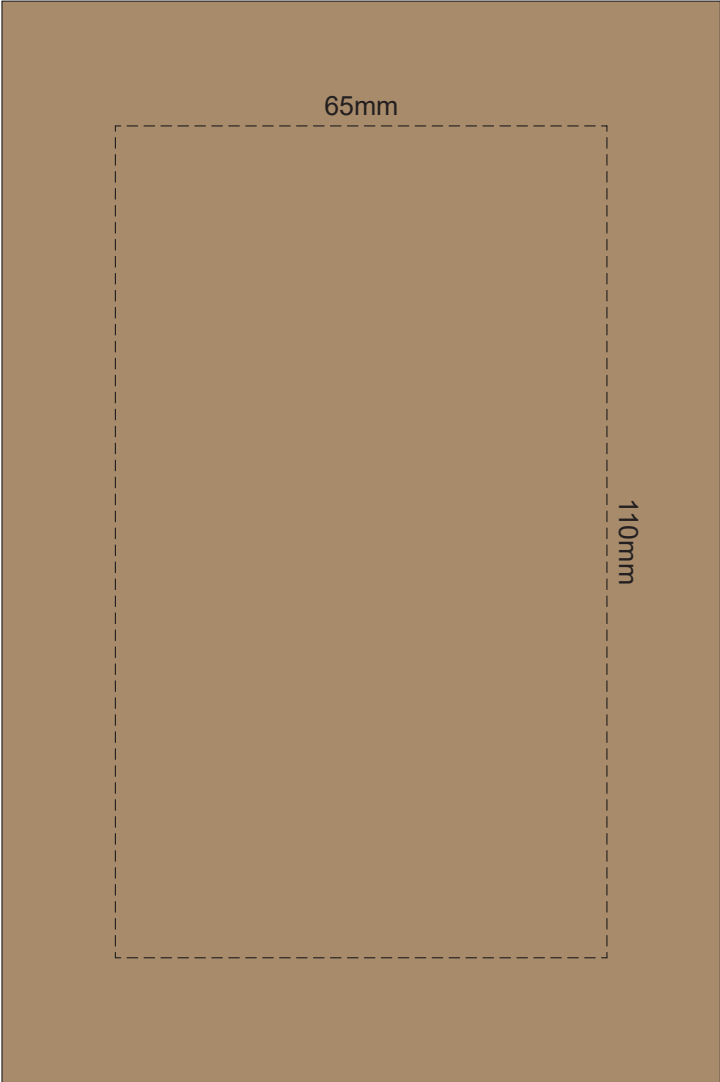

100% of Actual Size
Pad Print

100% of Actual Size
Pad Print

SIDE 1

SIDE 2

Flip Colour	Lid Colour	Band Colour
White	White	White
Yellow	Yellow	Yellow
Orange	Orange	Orange
Pink	Pink	Pink
Red	X	Red
Light Green	Light Green	Light Green
Green	Green	Green
Cyan	X	Cyan
Dark Blue	X	Dark Blue
Dark Navy	X	Dark Navy
Purple	X	Purple
Black	Black	Black

100% of Actual Size
Screen Print (one colour)

100% of Actual Size
Screen Print (one colour)
Double Sided Template Front & Back

Red Line = Exact opposites of the product
(centre artwork to the red line)

Flip Colour	Lid Colour	Band Colour
Grey	Grey	Grey
White	White	White
Yellow	Yellow	Yellow
Orange	Orange	Orange
Pink	Pink	Pink
Red	X	Red
Light Green	Light Green	Light Green
Green	Green	Green
Cyan	X	Cyan
Dark Blue	X	Dark Blue
Dark Navy	X	Dark Navy
Purple	X	Purple
Black	X	Black

100% of Actual Size
Silicone Digital Print
Debossed

SIDE 1

SIDE 2

100% of Actual Size
Digital Packaging Print
FRONT

Artwork will be printed directly onto the product via CMYK printing (no white), colours will not be vibrant due to white ink not being available for this process.

GIFT BOX SLEEVE

60% of Actual Size
Digital Print
393mm

Blue Line = The SIGNIFICANT PRINT AREA
(Keep all critical images & text within this box)
Black Line = Maximum print area
Pink Line = Bleed off to here
Red Line = Fold Line