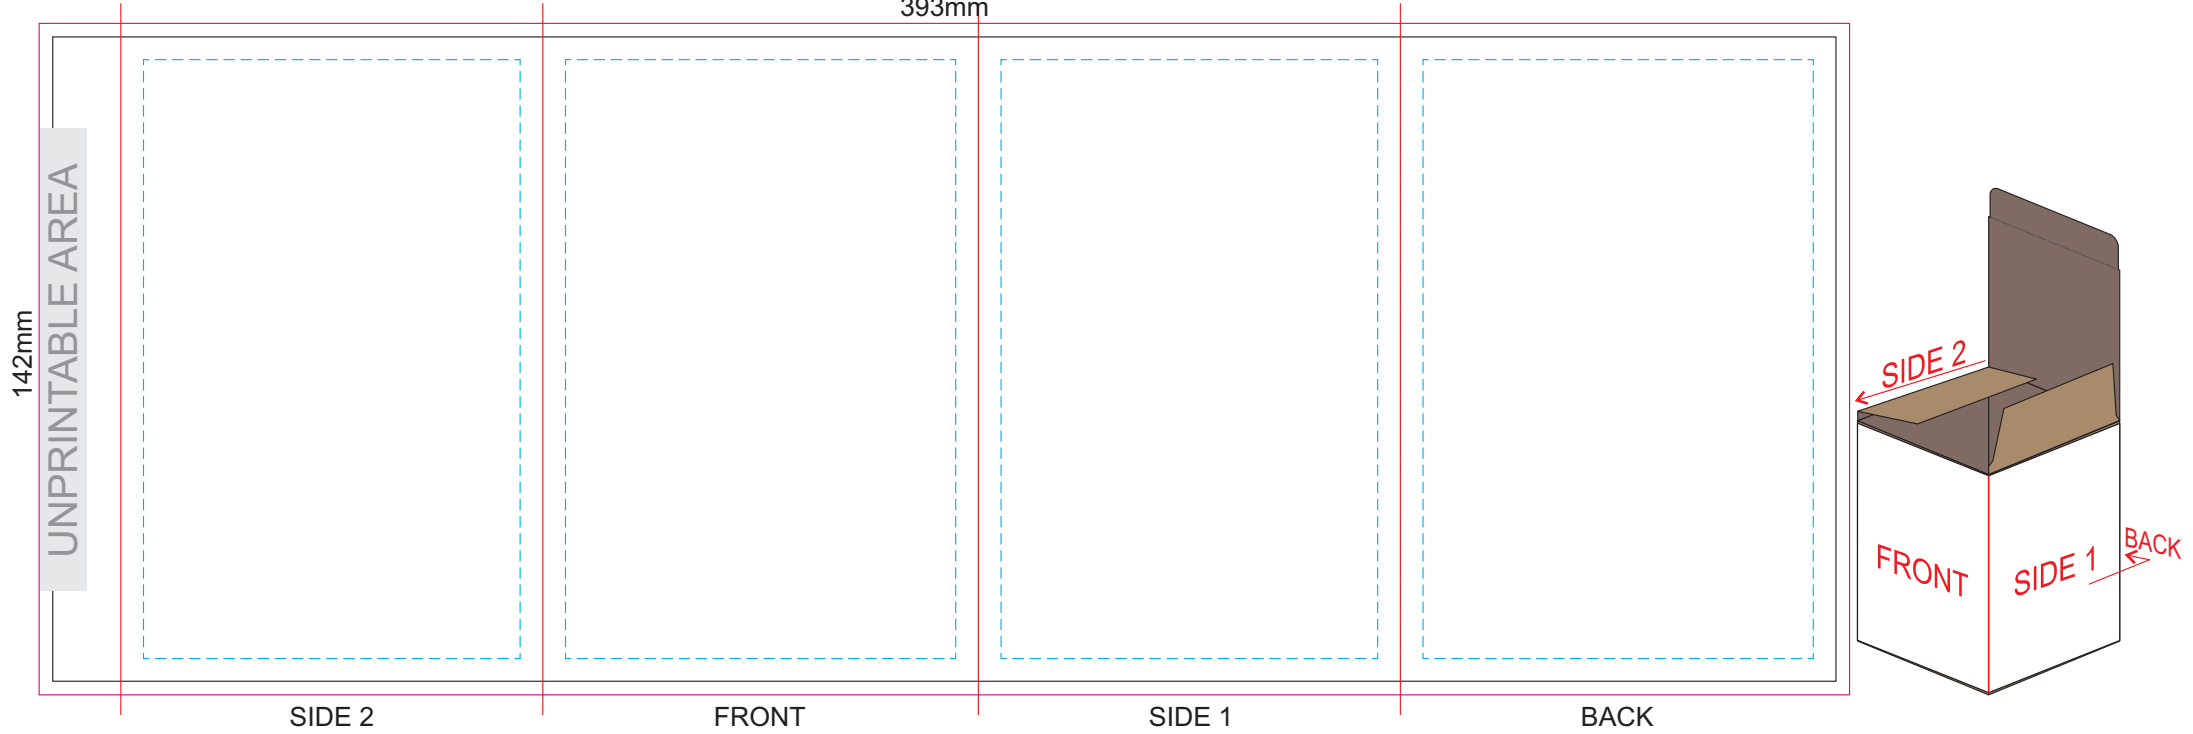

100% of Actual Size
Pad Print

100% of Actual Size
Pad Print

SIDE 1

SIDE 2

Flip Colour	Lid Colour	Band Colour
White	White	White
Yellow	Yellow	Yellow
Orange	Orange	Orange
Pink	Pink	Pink
Red	X	Red
Light Green	Light Green	Light Green
Green	Green	Green
Cyan	X	Cyan
Dark Blue	X	Dark Blue
Dark Navy	X	Dark Navy
Purple	X	Purple
Black	Black	Black

100% of Actual Size
Screen Print (one colour)

100% of Actual Size
Screen Print (one colour)
Double Sided Template Front & Back

Red Line = Exact opposites of the product
(centre artwork to the red line)

Flip Colour	Lid Colour	Band Colour
Grey	Grey	Grey
White	White	White
Yellow	Yellow	Yellow
Orange	Orange	Orange
Pink	Pink	Pink
Red	X	Red
Light Green	Light Green	Light Green
Green	Green	Green
Cyan	X	Cyan
Dark Blue	X	Dark Blue
Dark Navy	X	Dark Navy
Purple	X	Purple
Black	X	Black

100% of Actual Size
Silicone Digital Print
Debossed

SIDE 1

SIDE 2

100% of Actual Size
Digital Packaging Print
FRONT

Artwork will be printed directly onto the product via CMYK printing (no white), colours will not be vibrant due to white ink not being available for this process.

GIFT BOX SLEEVE

60% of Actual Size
Digital Print
393mm

Blue Line = The SIGNIFICANT PRINT AREA
(Keep all critical images & text within this box)
Black Line = Maximum print area
Pink Line = Bleed off to here
Red Line = Fold Line