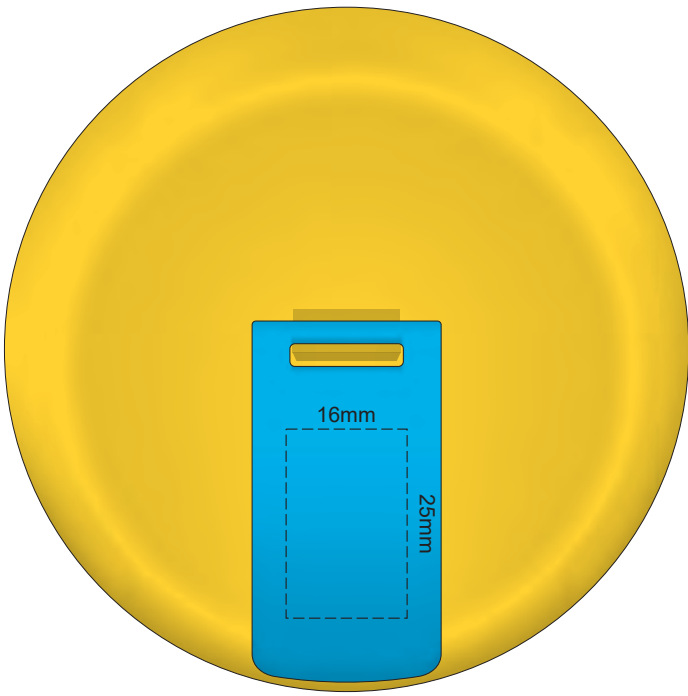

Flip Colour	Lid Colour	Band Colour
White	White	White
Yellow	Yellow	Yellow
Orange	Orange	Orange
Pink	Pink	Pink
Red	White with X	Red
Light Green	Light Green	Light Green
Green	Green	Green
Cyan	White with X	Cyan
Dark Blue	White with X	Dark Blue
Dark Navy	White with X	Dark Navy
Purple	White with X	Purple
Grey	Grey	Grey

100% of Actual Size
Pad Print

100% of Actual Size
Pad Print

SIDE 1

SIDE 2

Flip Colour	Lid Colour	Band Colour
White	White	White
Yellow	Yellow	Yellow
Orange	Orange	Orange
Pink	Pink	Pink
Red	X	Red
Light Green	Light Green	Light Green
Green	Green	Green
Cyan	X	Cyan
Dark Blue	X	Dark Blue
Dark Navy	X	Dark Navy
Purple	X	Purple
Black	Black	Black

100% of Actual Size
Screen Print (one colour)

100% of Actual Size
Screen Print (one colour)
Double Sided Template Front & Back

Red Line = Exact opposites of the product
(centre artwork to the red line)

Flip Colour	Lid Colour	Band Colour
Grey	Grey	Grey
White	White	White
Yellow	Yellow	Yellow
Orange	Orange	Orange
Pink	Pink	Pink
Red	X	Red
Light Green	Light Green	Light Green
Green	Green	Green
Cyan	X	Cyan
Dark Blue	X	Dark Blue
Dark Navy	X	Dark Navy
Purple	X	Purple
Black	X	Black

GIFT BOX SLEEVE

60% of Actual Size
Digital Print
393mm

Blue Line = The SIGNIFICANT PRINT AREA
(Keep all critical images & text within this box)
Black Line = Maximum print area
Pink Line = Bleed off to here
Red Line = Fold Line