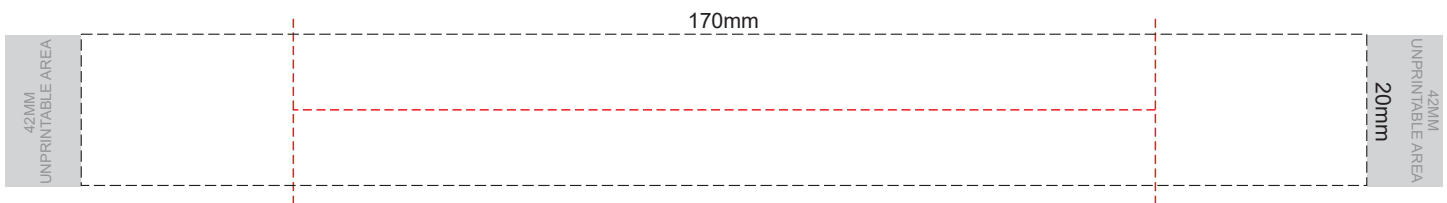

100% of Actual Size
Pad Print

100% of Actual Size
Pad Print

SIDE 1

SIDE 2

Flip Colour	Lid Colour	Band Colour
White	White	White
Yellow	Yellow	Yellow
Orange	Orange	Orange
Pink	Pink	Pink
Red	X	Red
Light Green	Light Green	Light Green
Green	Green	Green
Cyan	X	Cyan
Dark Blue	X	Dark Blue
Dark Navy	X	Dark Navy
Purple	X	Purple
Black	Black	Black

100% of Actual Size
Screen Print (one colour)

100% of Actual Size
Screen Print (one colour)
Double Sided Template Front & Back

Red Line = Exact opposites of the product
(centre artwork to the red line)

Flip Colour	Lid Colour	Band Colour
Grey	Grey	Grey
White	White	White
Yellow	Yellow	Yellow
Orange	Orange	Orange
Pink	Pink	Pink
Red	X	Red
Light Green	Light Green	Light Green
Green	Green	Green
Cyan	X	Cyan
Dark Blue	X	Dark Blue
Dark Navy	X	Dark Navy
Purple	X	Purple
Black	X	Black

100% of Actual Size
Silicone Digital Print
Debossed

SIDE 1

SIDE 2

100% of Actual Size
Digital Packaging Print
FRONT

Artwork will be printed directly onto the product via CMYK printing (no white), colours will not be vibrant due to white ink not being available for this process.

GIFT BOX SLEEVE

60% of Actual Size
Digital Print
393mm

Blue Line = The SIGNIFICANT PRINT AREA
(Keep all critical images & text within this box)
Black Line = Maximum print area
Pink Line = Bleed off to here
Red Line = Fold Line