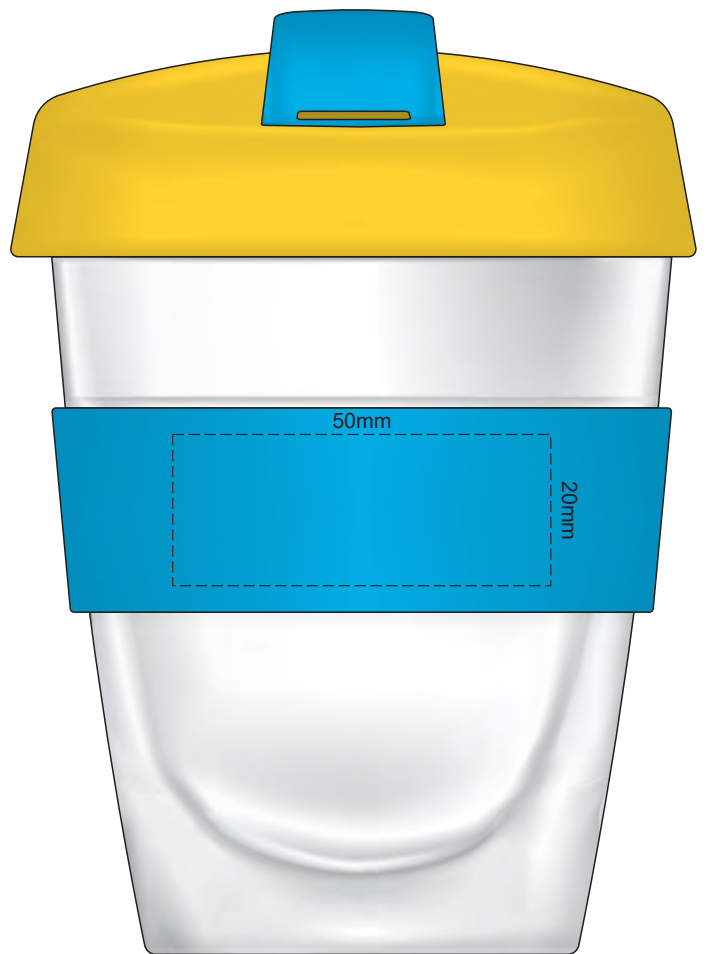

Flip Colour	Lid Colour	Band Colour
White	White	White
Yellow	Yellow	Yellow
Orange	Orange	Orange
Pink	Pink	Pink
Red	White with X	Red
Light Green	Light Green	Light Green
Green	Green	Green
Cyan	White with X	Cyan
Dark Blue	White with X	Dark Blue
Dark Navy	White with X	Dark Navy
Purple	White with X	Purple
Grey	Grey	Grey

100% of Actual Size
Pad Print

100% of Actual Size
Pad Print

SIDE 1

SIDE 2

Flip Colour	Lid Colour	Band Colour
White	White	White
Yellow	Yellow	Yellow
Orange	Orange	Orange
Pink	Pink	Pink
Red	X	Red
Light Green	Light Green	Light Green
Green	Green	Green
Cyan	X	Cyan
Dark Blue	X	Dark Blue
Dark Navy	X	Dark Navy
Purple	X	Purple
Black	Black	Black

100% of Actual Size
Screen Print (one colour)

100% of Actual Size
Screen Print (one colour)
Double Sided Template Front & Back

Red Line = Exact opposites of the product
(centre artwork to the red line)

Flip Colour	Lid Colour	Band Colour
Grey	Grey	Grey
White	White	White
Yellow	Yellow	Yellow
Orange	Orange	Orange
Pink	Pink	Pink
Red	X	Red
Light Green	Light Green	Light Green
Green	Green	Green
Cyan	X	Cyan
Dark Blue	X	Dark Blue
Dark Navy	X	Dark Navy
Purple	X	Purple
Black	X	Black

GIFT BOX SLEEVE

60% of Actual Size
Digital Print
393mm

Blue Line = The SIGNIFICANT PRINT AREA
(Keep all critical images & text within this box)
Black Line = Maximum print area
Pink Line = Bleed off to here
Red Line = Fold Line