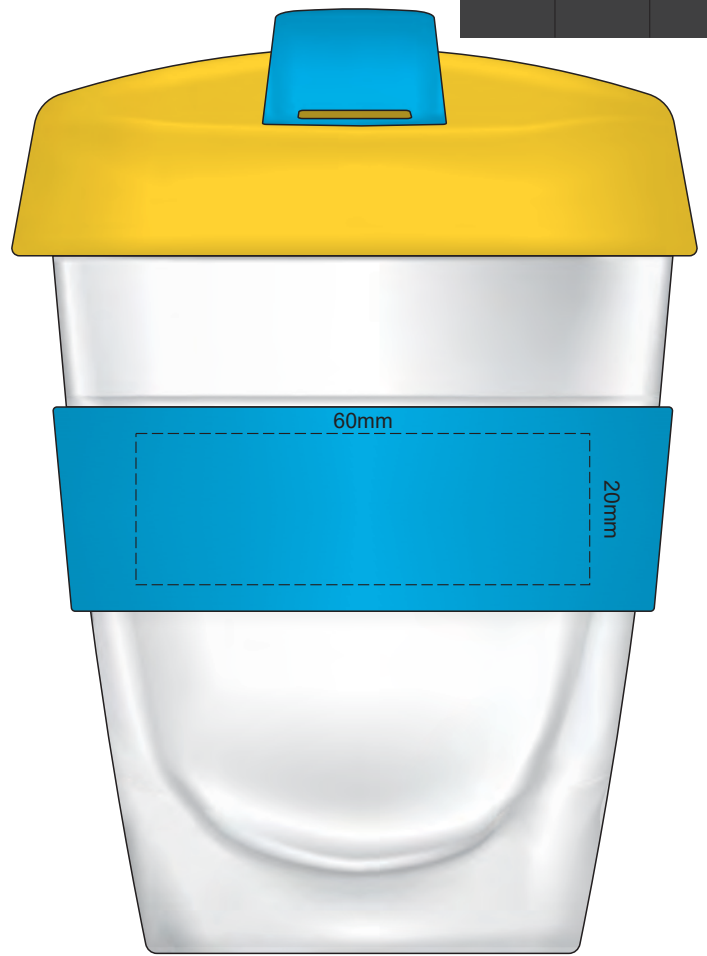

100% of Actual Size
Pad Print

100% of Actual Size
Pad Print

SIDE 1

SIDE 2

Flip Colour	Lid Colour	Band Colour
White	White	White
Yellow	Yellow	Yellow
Orange	Orange	Orange
Pink	Pink	Pink
Red	X	Red
Light Green	Light Green	Light Green
Green	Green	Green
Cyan	X	Cyan
Dark Blue	X	Dark Blue
Dark Navy	X	Dark Navy
Purple	X	Purple
Black	Black	Black

100% of Actual Size
Screen Print (one colour)

100% of Actual Size
Screen Print (one colour)
Double Sided Template Front & Back

Red Line = Exact opposites of the product
(centre artwork to the red line)

Flip Colour	Lid Colour	Band Colour
Grey	Grey	Grey
White	White	White
Yellow	Yellow	Yellow
Orange	Orange	Orange
Pink	Pink	Pink
Red	X	Red
Light Green	Light Green	Light Green
Green	Green	Green
Cyan	X	Cyan
Dark Blue	X	Dark Blue
Dark Navy	X	Dark Navy
Purple	X	Purple
Black	X	Black

100% of Actual Size
Silicone Digital Print
Debossed

SIDE 1

SIDE 2

100% of Actual Size
Digital Packaging Print
FRONT

Artwork will be printed directly onto the product via CMYK printing (no white), colours will not be vibrant due to white ink not being available for this process.

GIFT BOX SLEEVE

60% of Actual Size
Digital Print
393mm

Blue Line = The SIGNIFICANT PRINT AREA
(Keep all critical images & text within this box)
Black Line = Maximum print area
Pink Line = Bleed off to here
Red Line = Fold Line