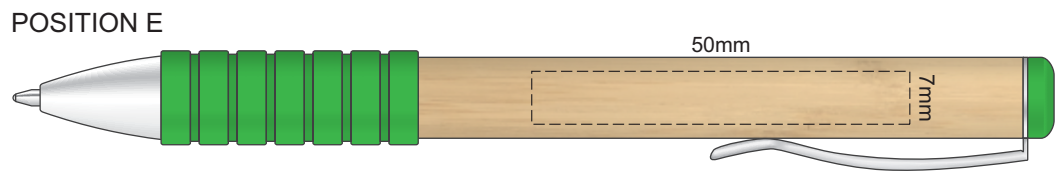

100% of Actual Size
Screen Print (one colour)

100% of Actual Size
Pad Print

100% of Actual Size
Laser Engraving

This product is a natural material, please allow for variances in grain pattern and engraving colour.

 Engraves to Natural Etch

100% of Actual Size
Direct Digital

100% of Actual Size
Pad Print (one side only)

100% of Actual Size
Digital Packaging Print
(one side only)

Digital Print is only available for natural option
Artwork will be printed directly onto the product via CMYK printing (no white),
colours will not be vibrant due to white ink not being available for this process.