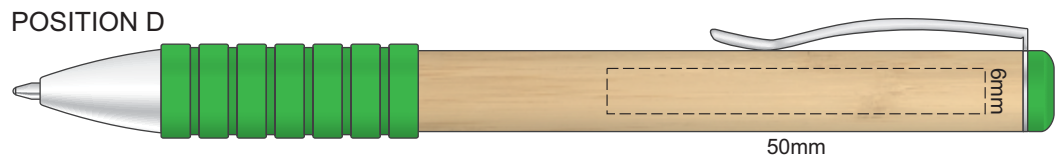

100% of Actual Size
Screen Print (one colour)

100% of Actual Size
Pad Print

100% of Actual Size
Laser Engraving

This product is a natural material, please allow for variances in grain pattern and engraving colour.

 Engraves to Natural Etch

100% of Actual Size
Direct Digital

100% of Actual Size
Pad Print (one side only)

100% of Actual Size
Digital Packaging Print
(one side only)

Digital Print is only available for natural option
Artwork will be printed directly onto the product via CMYK printing (no white),
colours will not be vibrant due to white ink not being available for this process.