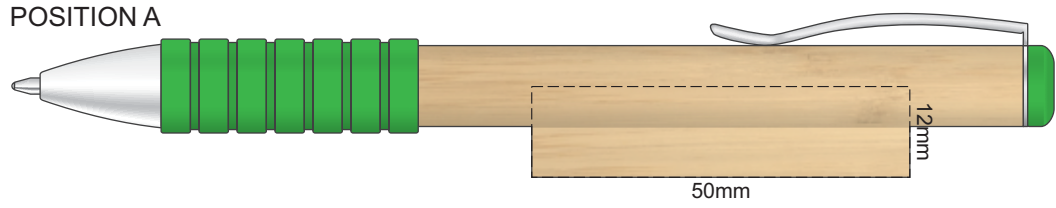

100% of Actual Size
Screen Print (one colour)

100% of Actual Size
Pad Print

100% of Actual Size
Laser Engraving

This product is a natural material, please allow for variances in grain pattern and engraving colour.

 Engraves to Natural Etch

100% of Actual Size
Direct Digital

100% of Actual Size
Pad Print (one side only)

100% of Actual Size
Digital Packaging Print
(one side only)

Digital Print is only available for natural option
Artwork will be printed directly onto the product via CMYK printing (no white),
colours will not be vibrant due to white ink not being available for this process.