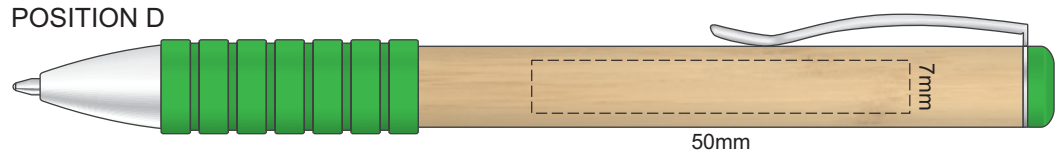

100% of Actual Size
Screen Print (one colour)

100% of Actual Size
Pad Print

100% of Actual Size
Laser Engraving

This product is a natural material, please allow for variances in grain pattern and engraving colour.

 Engraves to Natural Etch

100% of Actual Size
Direct Digital

100% of Actual Size
Pad Print (one side only)

100% of Actual Size
Digital Packaging Print
(one side only)

Digital Print is only available for natural option
Artwork will be printed directly onto the product via CMYK printing (no white),
colours will not be vibrant due to white ink not being available for this process.