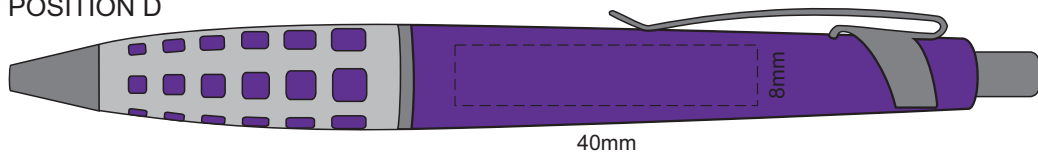

100% of Actual Size
Pad Print

POSITION B

POSITION D

POSITION E

100% of Actual Size
Laser Engraving

POSITION B

POSITION D

POSITION E

Engraves to Brass Colour