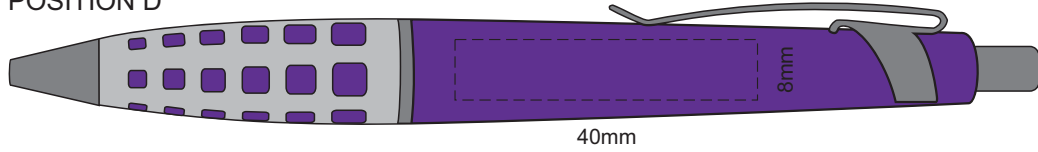

100% of Actual Size
Pad Print

POSITION B

POSITION D

POSITION E

100% of Actual Size
Laser Engraving

POSITION B

POSITION D

POSITION E

Engraves to Brass Colour