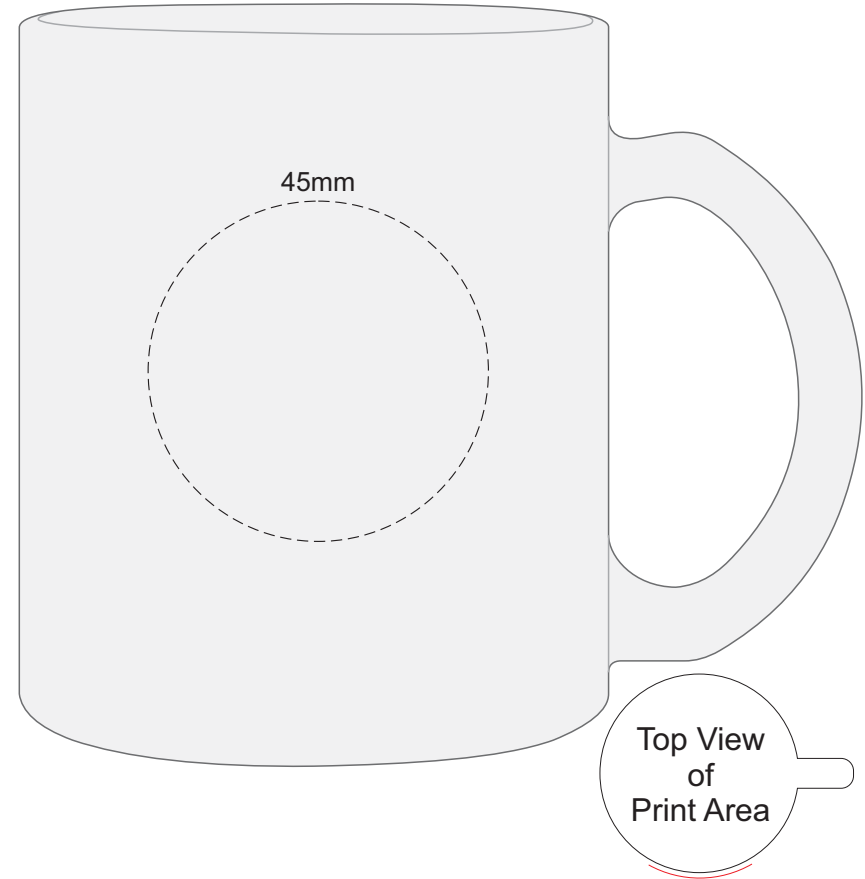

100% of Actual Size
Pad Print
Imitation Etch

100% of Actual Size
Pad Print
Imitation Etch

100% of Actual Size
Laser Engraving

 Laser Engraves to a Natural Finish

Top View
of
Print Area

100% of Actual Size
Digital Packaging Print

GIFT BOX
FRONT

Artwork will be printed directly onto the product via CMYK printing (no white), colours will not be vibrant due to white ink not being available for this process.

GIFT BOX SLEEVE

60% of Actual Size
Digital Print
423mm

SIDE 2

FRONT

SIDE 1

BACK

Blue Line = The SIGNIFICANT PRINT AREA
(Keep all critical images & text within this box)
Black Line = Maximum print area
Pink Line = Bleed off to here
Red Line = Fold Line