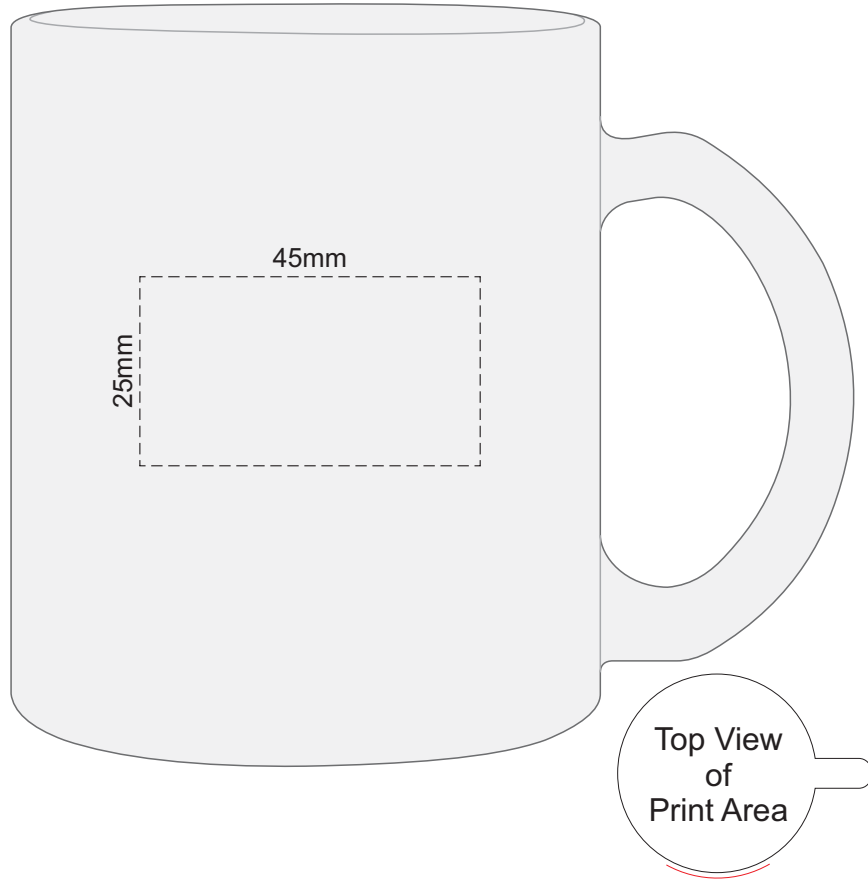

100% of Actual Size
Pad Print
Imitation Etch

100% of Actual Size
Pad Print
Imitation Etch

100% of Actual Size
Laser Engraving

 Laser Engraves to a Natural Finish

Top View
of
Print Area

100% of Actual Size
Digital Packaging Print

GIFT BOX
FRONT

Artwork will be printed directly onto the product via CMYK printing (no white), colours will not be vibrant due to white ink not being available for this process.

GIFT BOX SLEEVE

60% of Actual Size
Digital Print
423mm

SIDE 2

FRONT

SIDE 1

BACK

Blue Line = The SIGNIFICANT PRINT AREA
(Keep all critical images & text within this box)
Black Line = Maximum print area
Pink Line = Bleed off to here
Red Line = Fold Line