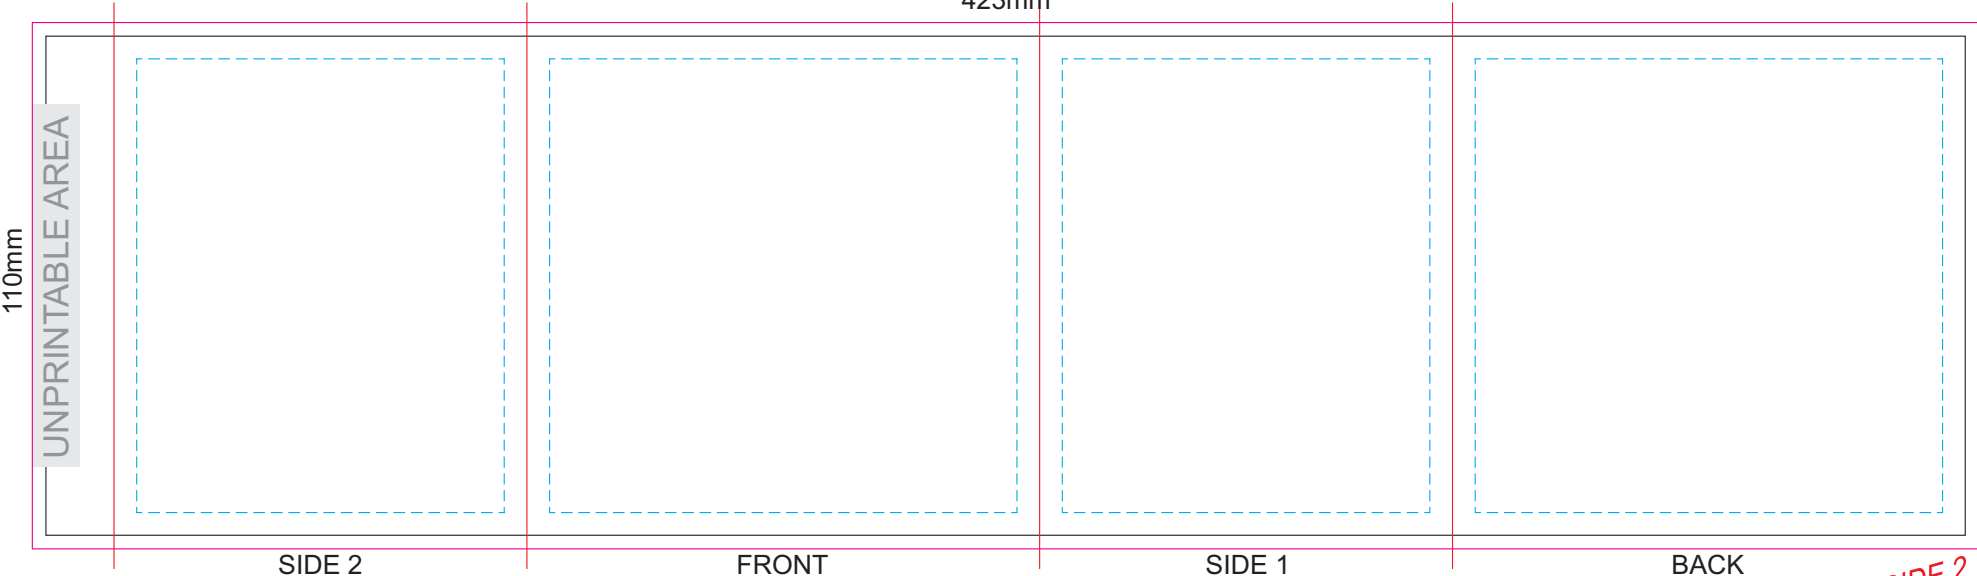

100% of Actual Size
Pad Print
Imitation Etch

100% of Actual Size
Pad Print
Imitation Etch

100% of Actual Size
Laser Engraving

 Laser Engraves to a Natural Finish

Top View
of
Print Area

100% of Actual Size
Digital Packaging Print

GIFT BOX
FRONT

Artwork will be printed directly onto the product via CMYK printing (no white), colours will not be vibrant due to white ink not being available for this process.

GIFT BOX SLEEVE

60% of Actual Size
Digital Print
423mm

SIDE 2

FRONT

SIDE 1

BACK

Blue Line = The SIGNIFICANT PRINT AREA
(Keep all critical images & text within this box)
Black Line = Maximum print area
Pink Line = Bleed off to here
Red Line = Fold Line