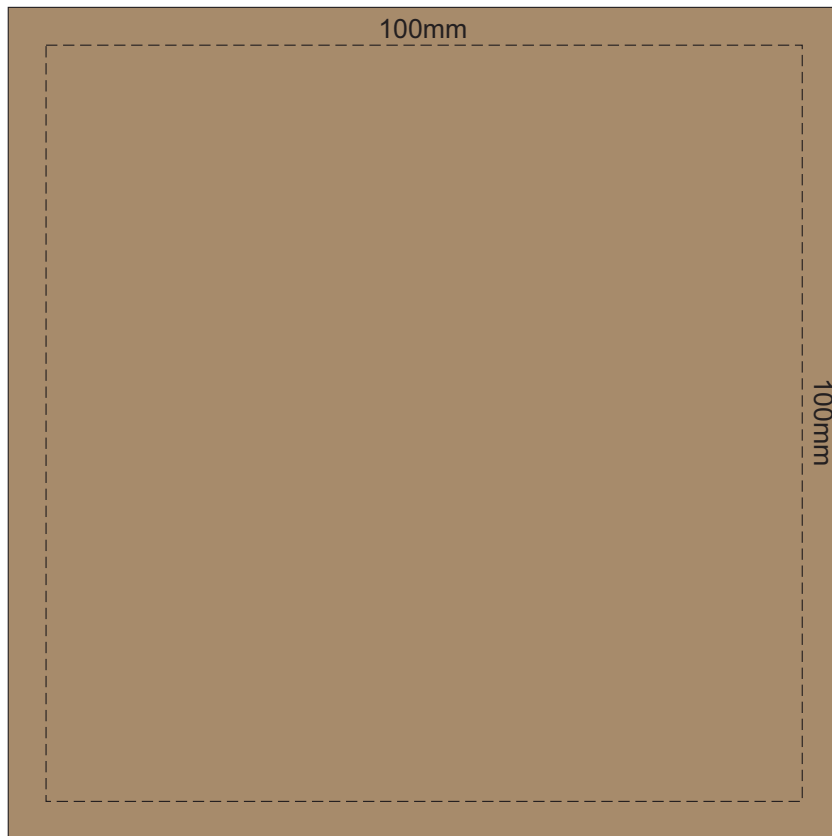

100% of Actual Size
Pad Print
Imitation Etch

100% of Actual Size
Pad Print
Imitation Etch

100% of Actual Size
Laser Engraving

 Laser Engraves to a Natural Finish

Top View
of
Print Area

100% of Actual Size
Digital Packaging Print

GIFT BOX
FRONT

Artwork will be printed directly onto the product via CMYK printing (no white), colours will not be vibrant due to white ink not being available for this process.

GIFT BOX SLEEVE

60% of Actual Size
Digital Print
423mm

SIDE 2

FRONT

SIDE 1

BACK

Blue Line = The SIGNIFICANT PRINT AREA
(Keep all critical images & text within this box)
Black Line = Maximum print area
Pink Line = Bleed off to here
Red Line = Fold Line