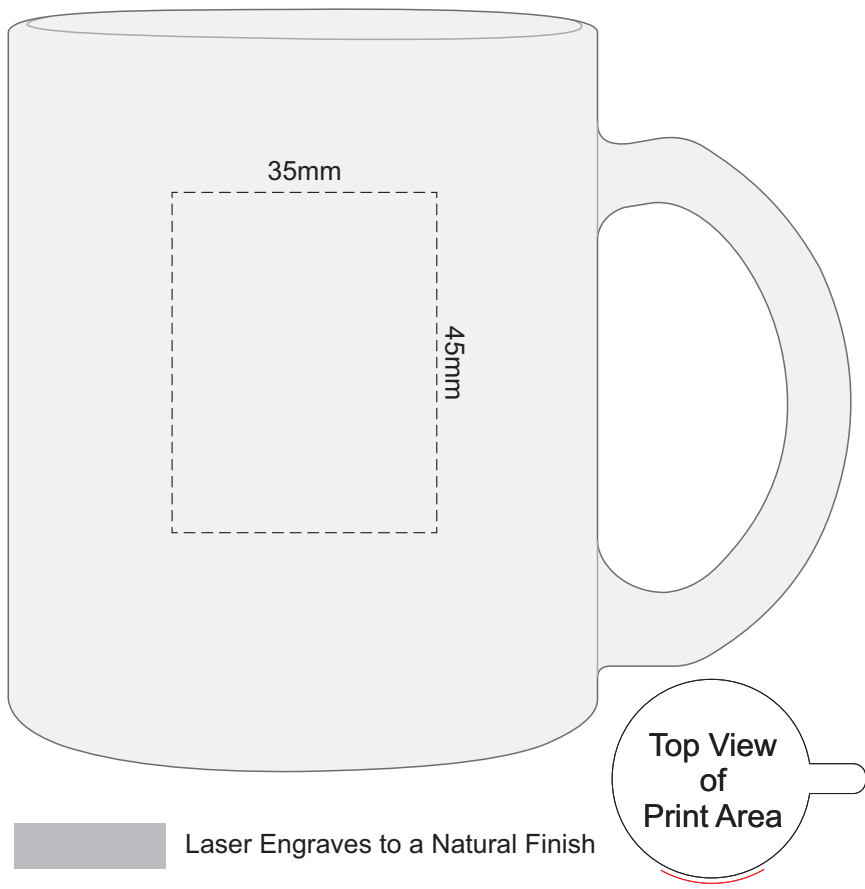

100% of Actual Size
Pad Print
Imitation Etch

100% of Actual Size
Pad Print
Imitation Etch

100% of Actual Size
Laser Engraving

 Laser Engraves to a Natural Finish

Top View
of
Print Area

100% of Actual Size
Digital Packaging Print

GIFT BOX
FRONT

Artwork will be printed directly onto the product via CMYK printing (no white), colours will not be vibrant due to white ink not being available for this process.

GIFT BOX SLEEVE

60% of Actual Size
Digital Print
423mm

SIDE 2

FRONT

SIDE 1

BACK

Blue Line = The SIGNIFICANT PRINT AREA
(Keep all critical images & text within this box)
Black Line = Maximum print area
Pink Line = Bleed off to here
Red Line = Fold Line