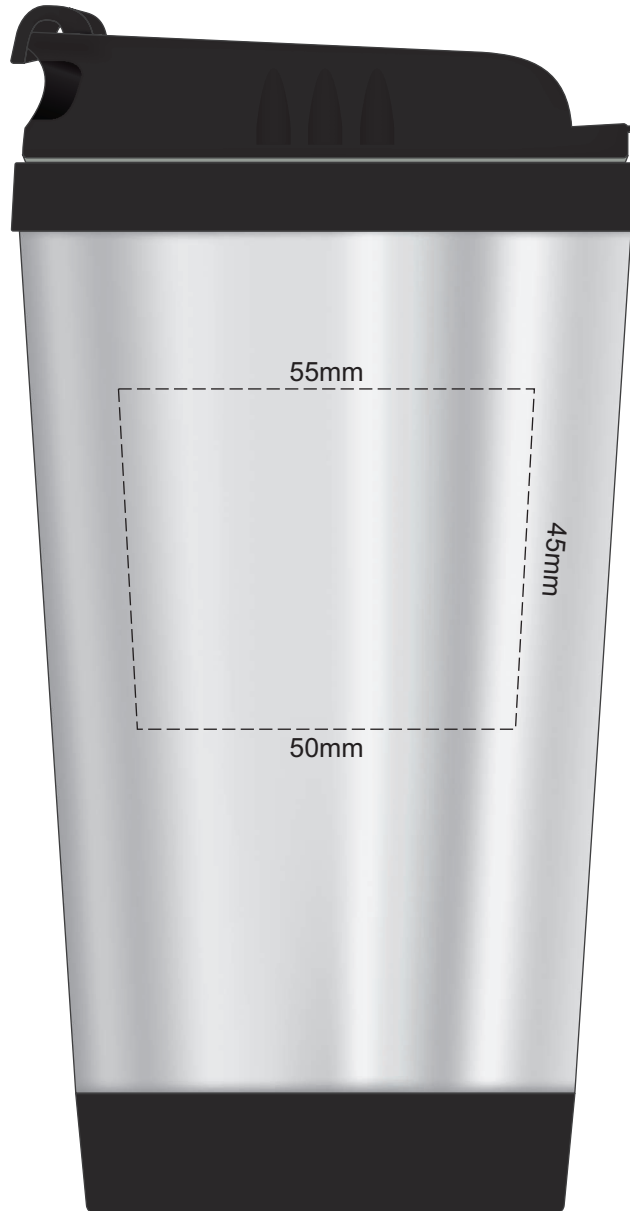

100% of Actual Size  
Pad Print

100% of Actual Size  
Engraving

 Engraves to a  
Natural Etch

Please be aware that artwork will adhere to the shape of the product. Therefore, linear shapes that utilise the full print area may appear skewed from the side perspective due to the tapered nature of the product.