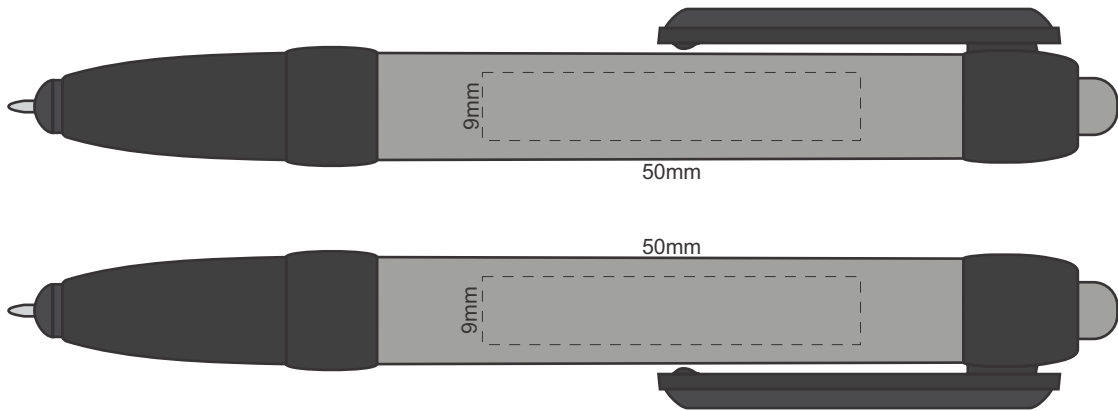

Actual Size: 100% when viewed on A4 paper

Screen Print (one colour only)

Screen Print

Pad Print

Direct Digital