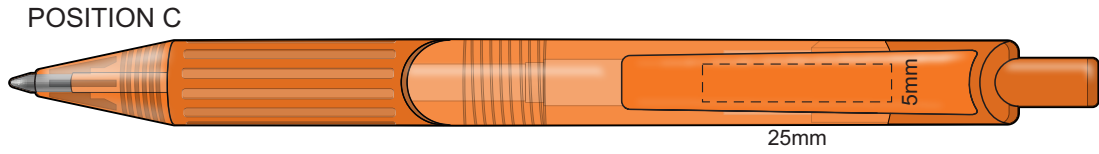

100% of Actual Size  
Pad Print

100% of Actual Size  
Direct Digital

100% of Actual Size  
Pad Print (one side only)

100% of Actual Size  
Digital Packaging Print  
(one side only)

Digital Print is only available for natural option  
Artwork will be printed directly onto the product via CMYK printing (no white),  
colours will not be vibrant due to white ink not being available for this process.