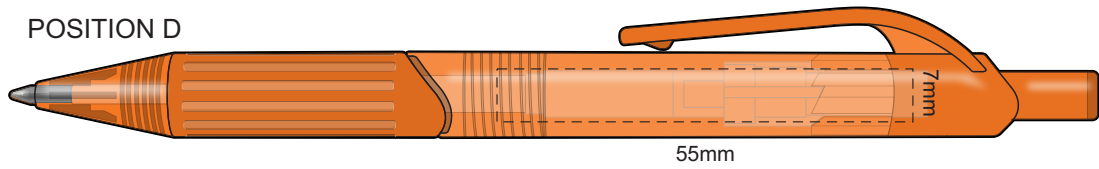

100% of Actual Size  
Pad Print

100% of Actual Size  
Direct Digital

100% of Actual Size  
Pad Print (one side only)

100% of Actual Size  
Digital Packaging Print  
(one side only)

Digital Print is only available for natural option  
Artwork will be printed directly onto the product via CMYK printing (no white),  
colours will not be vibrant due to white ink not being available for this process.