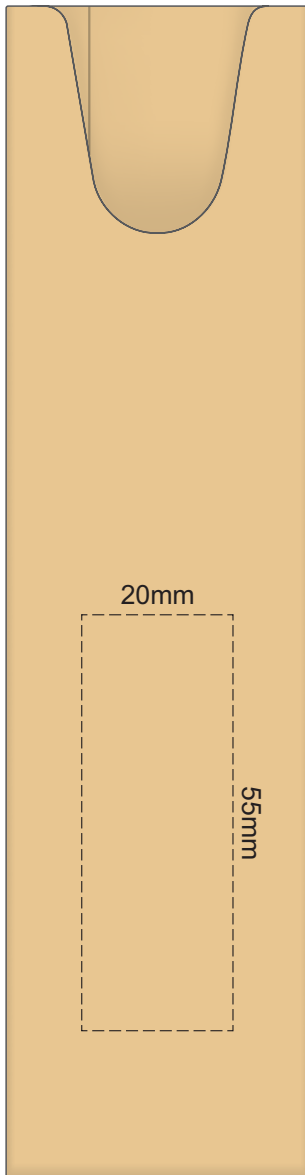

100% of Actual Size  
Pad Print

100% of Actual Size  
Direct Digital

100% of Actual Size  
Pad Print (one side only)

100% of Actual Size  
Digital Packaging Print  
(one side only)

Digital Print is only available for natural option  
Artwork will be printed directly onto the product via CMYK printing (no white),  
colours will not be vibrant due to white ink not being available for this process.