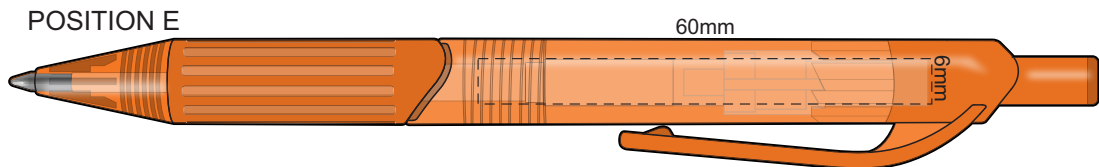

100% of Actual Size  
Pad Print

100% of Actual Size  
Direct Digital

100% of Actual Size  
Pad Print (one side only)

100% of Actual Size  
Digital Packaging Print  
(one side only)

Digital Print is only available for natural option  
Artwork will be printed directly onto the product via CMYK printing (no white),  
colours will not be vibrant due to white ink not being available for this process.