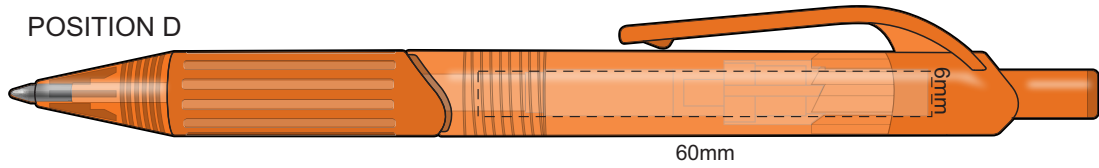

100% of Actual Size  
Pad Print

100% of Actual Size  
Direct Digital

100% of Actual Size  
Pad Print (one side only)

100% of Actual Size  
Digital Packaging Print  
(one side only)

Digital Print is only available for natural option  
Artwork will be printed directly onto the product via CMYK printing (no white),  
colours will not be vibrant due to white ink not being available for this process.