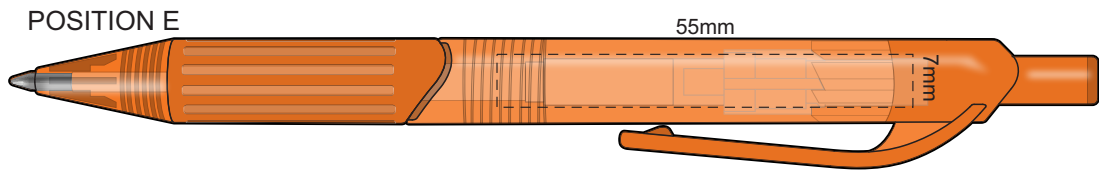

100% of Actual Size  
Pad Print

100% of Actual Size  
Direct Digital

100% of Actual Size  
Pad Print (one side only)

100% of Actual Size  
Digital Packaging Print  
(one side only)

Digital Print is only available for natural option  
Artwork will be printed directly onto the product via CMYK printing (no white),  
colours will not be vibrant due to white ink not being available for this process.