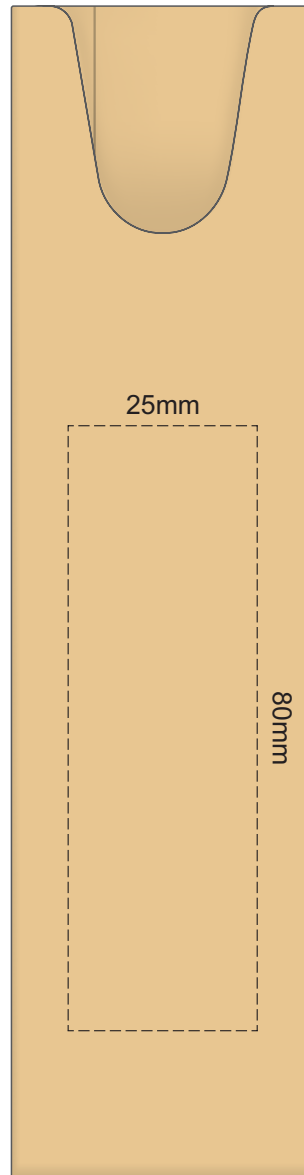

100% of Actual Size  
Pad Print

100% of Actual Size  
Direct Digital

100% of Actual Size  
Pad Print (one side only)

100% of Actual Size  
Digital Packaging Print  
(one side only)

Digital Print is only available for natural option  
Artwork will be printed directly onto the product via CMYK printing (no white),  
colours will not be vibrant due to white ink not being available for this process.