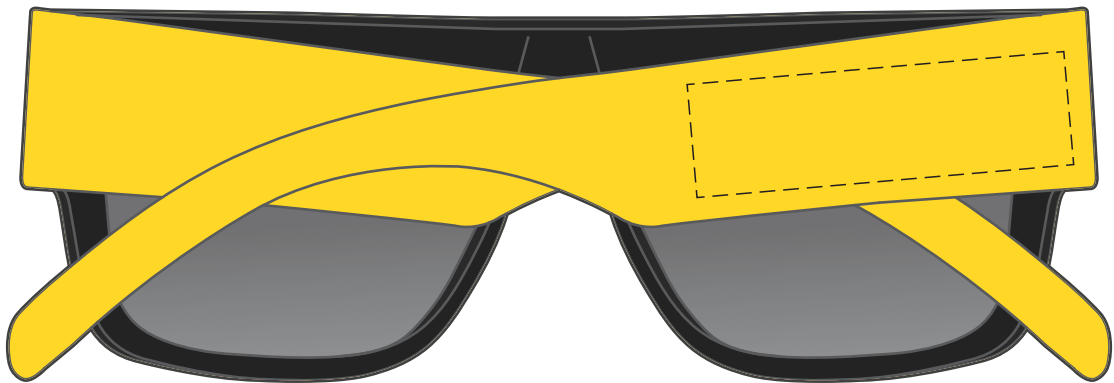

100% of Actual Size
Pad Print
50mm

ROTATE ARTWORK 355°

100% of Actual Size
Pad Print
50mm

ROTATE ARTWORK 5°