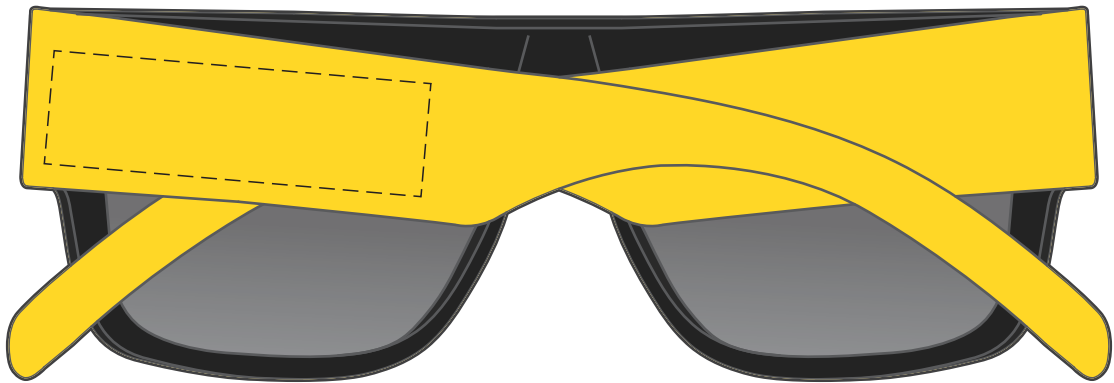

100% of Actual Size
Pad Print
50mm

ROTATE ARTWORK 355°

100% of Actual Size
Pad Print
50mm

ROTATE ARTWORK 5°