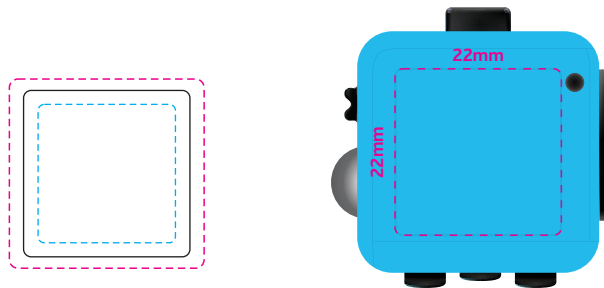

Actual Size: 100% when viewed on A4 paper

Pad Print

Resin Coated Finish

Blue dotted line = The SIGNIFICANT PRINT AREA
(Keep all critical images & text within this box)
Black line = Maximum print area
Pink dotted line = Bleed off to here