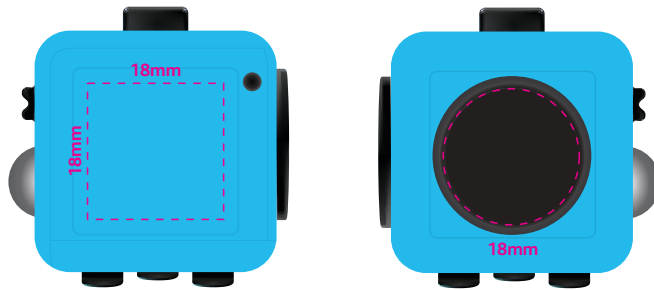

Actual Size: 100% when viewed on A4 paper

Pad Print

Resin Coated Finish

Blue dotted line = The SIGNIFICANT PRINT AREA
(Keep all critical images & text within this box)
Black line = Maximum print area
Pink dotted line = Bleed off to here