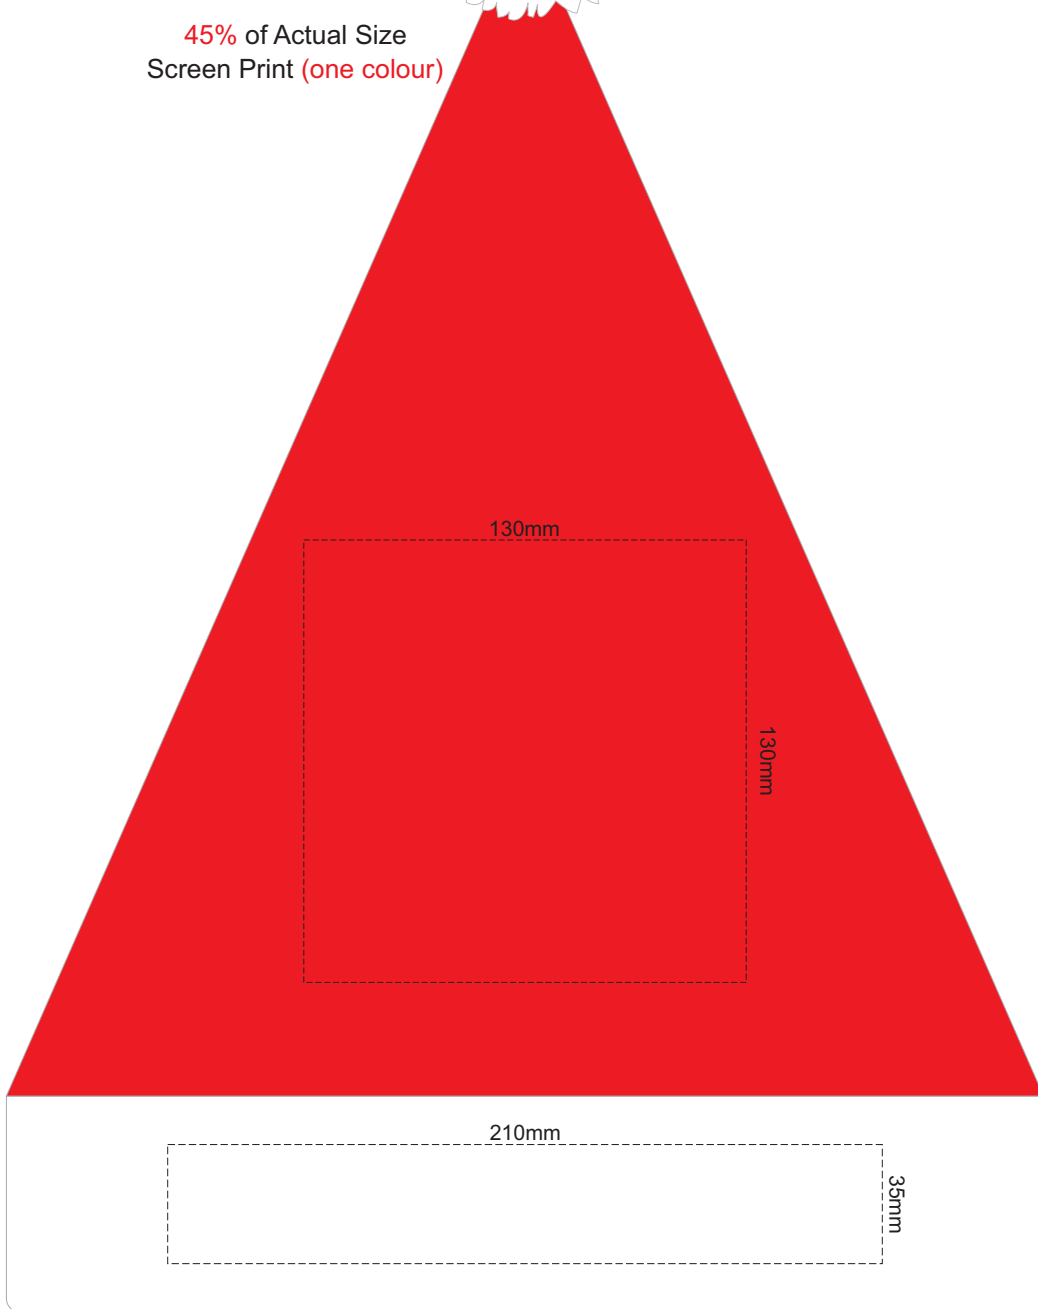

45% of Actual Size
Screen Print (one colour)

White print on red is not recommended as it can be affected by dye migration

45% of Actual Size
Colourflex Transfer
Faux Embroidery