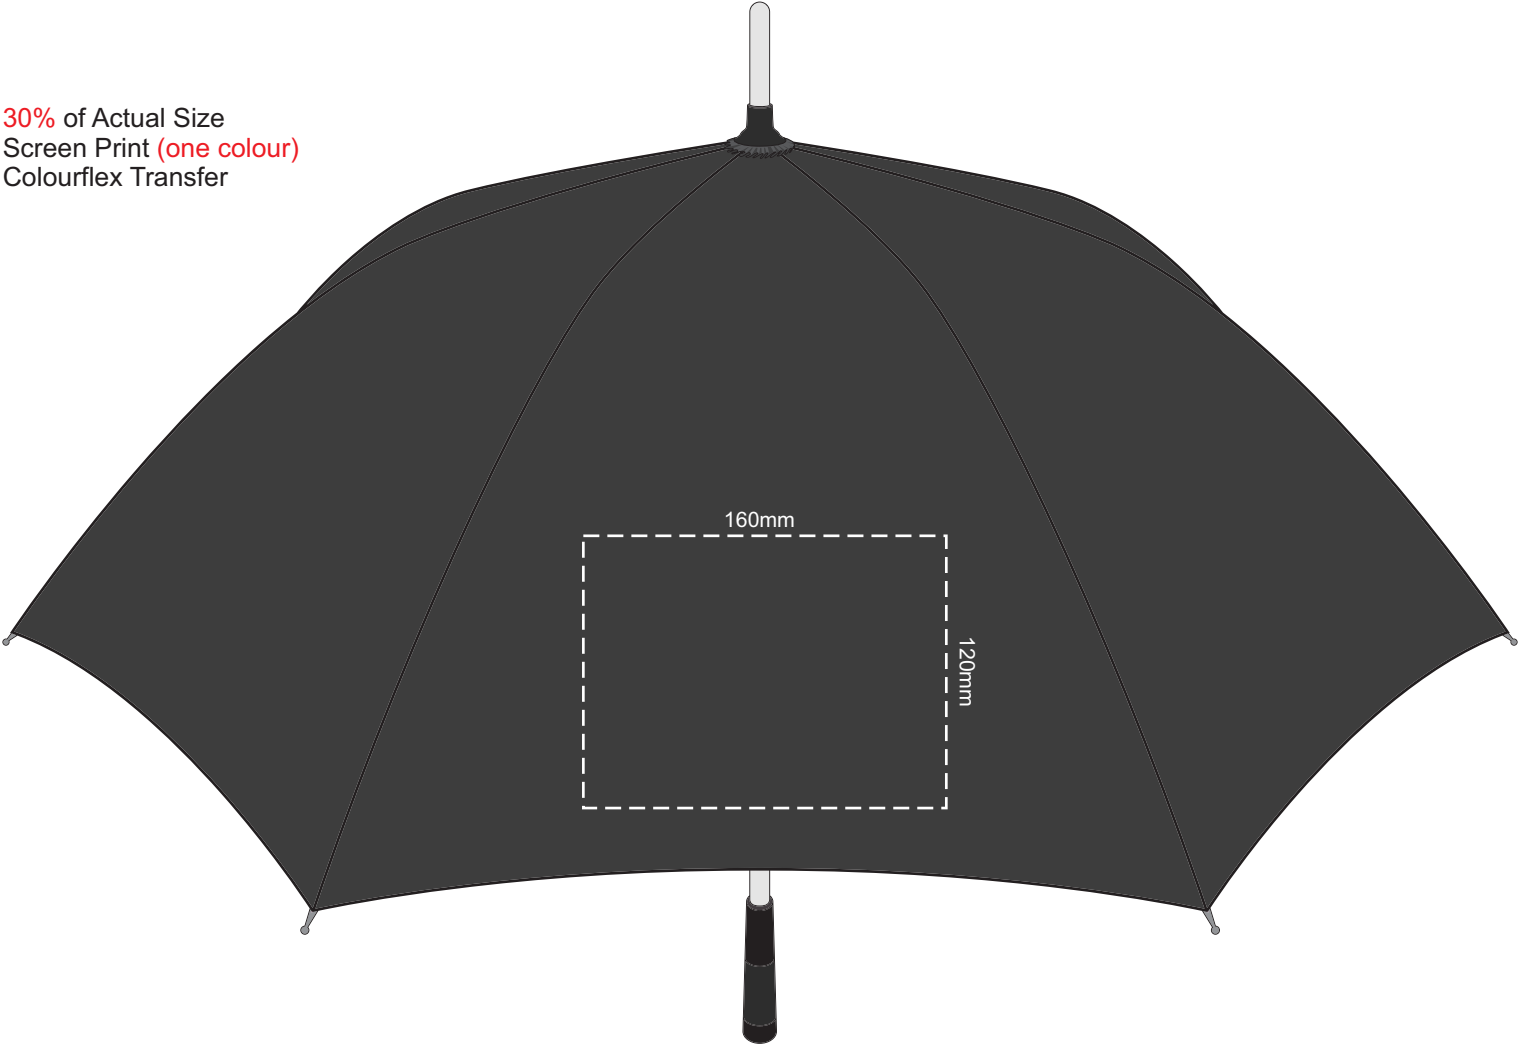

30% of Actual Size
Screen Print (one colour)
Colourflex Transfer

Top view at 5%
to indicate which
panel/s to be decorated.