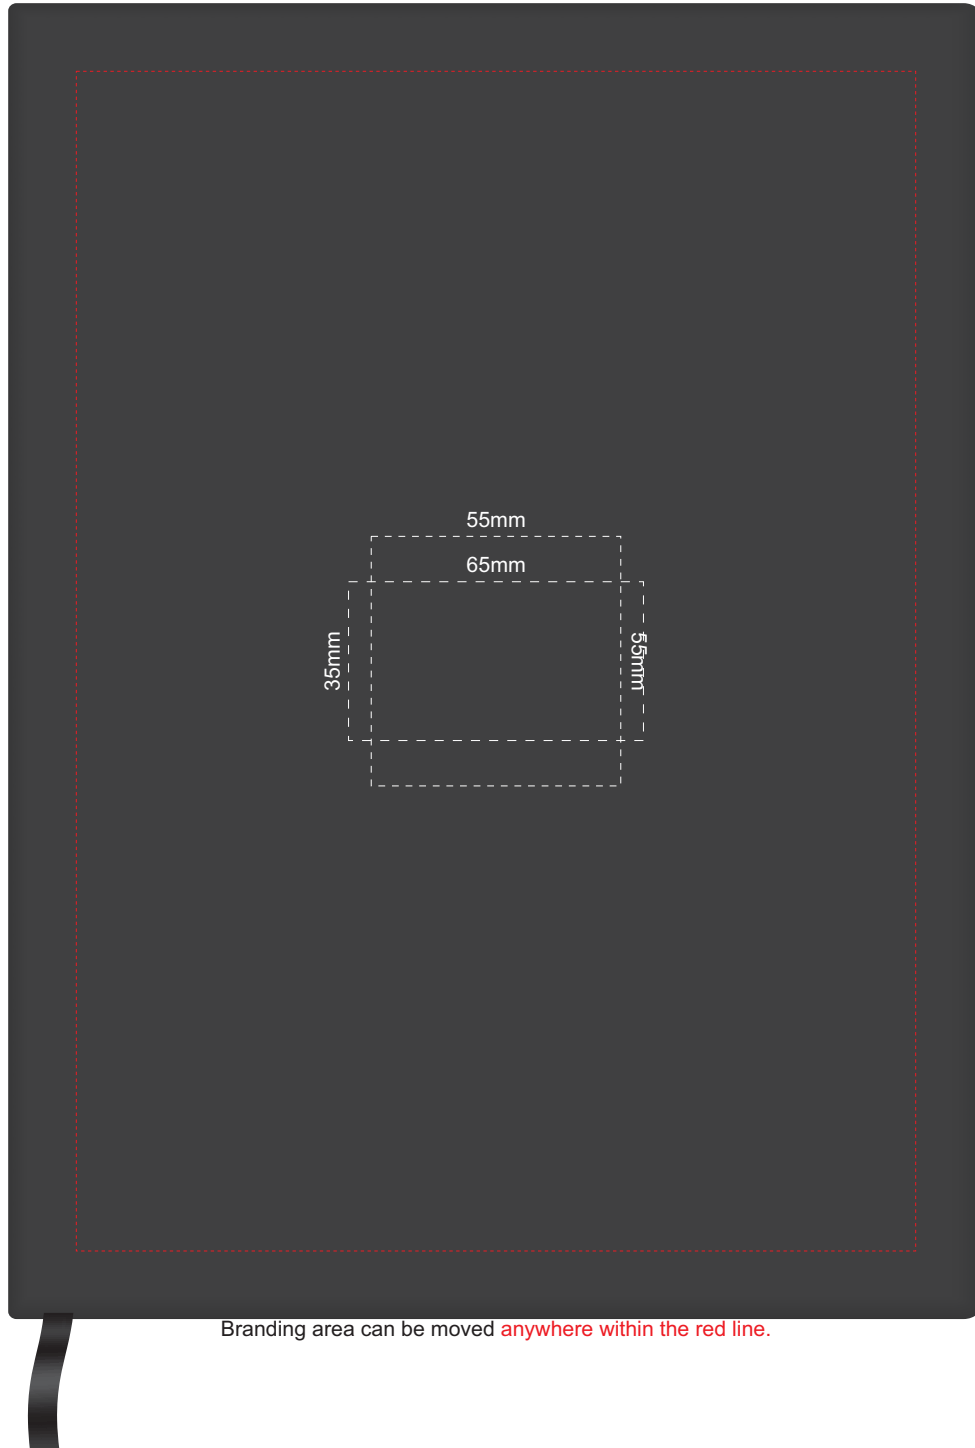

60% of Actual Size  
Pad Print

Branding area can be moved **anywhere within the red line.**

60% of Actual Size  
Screen Print

60% of Actual Size  
Debossing

Branding area can be moved anywhere within the red line.