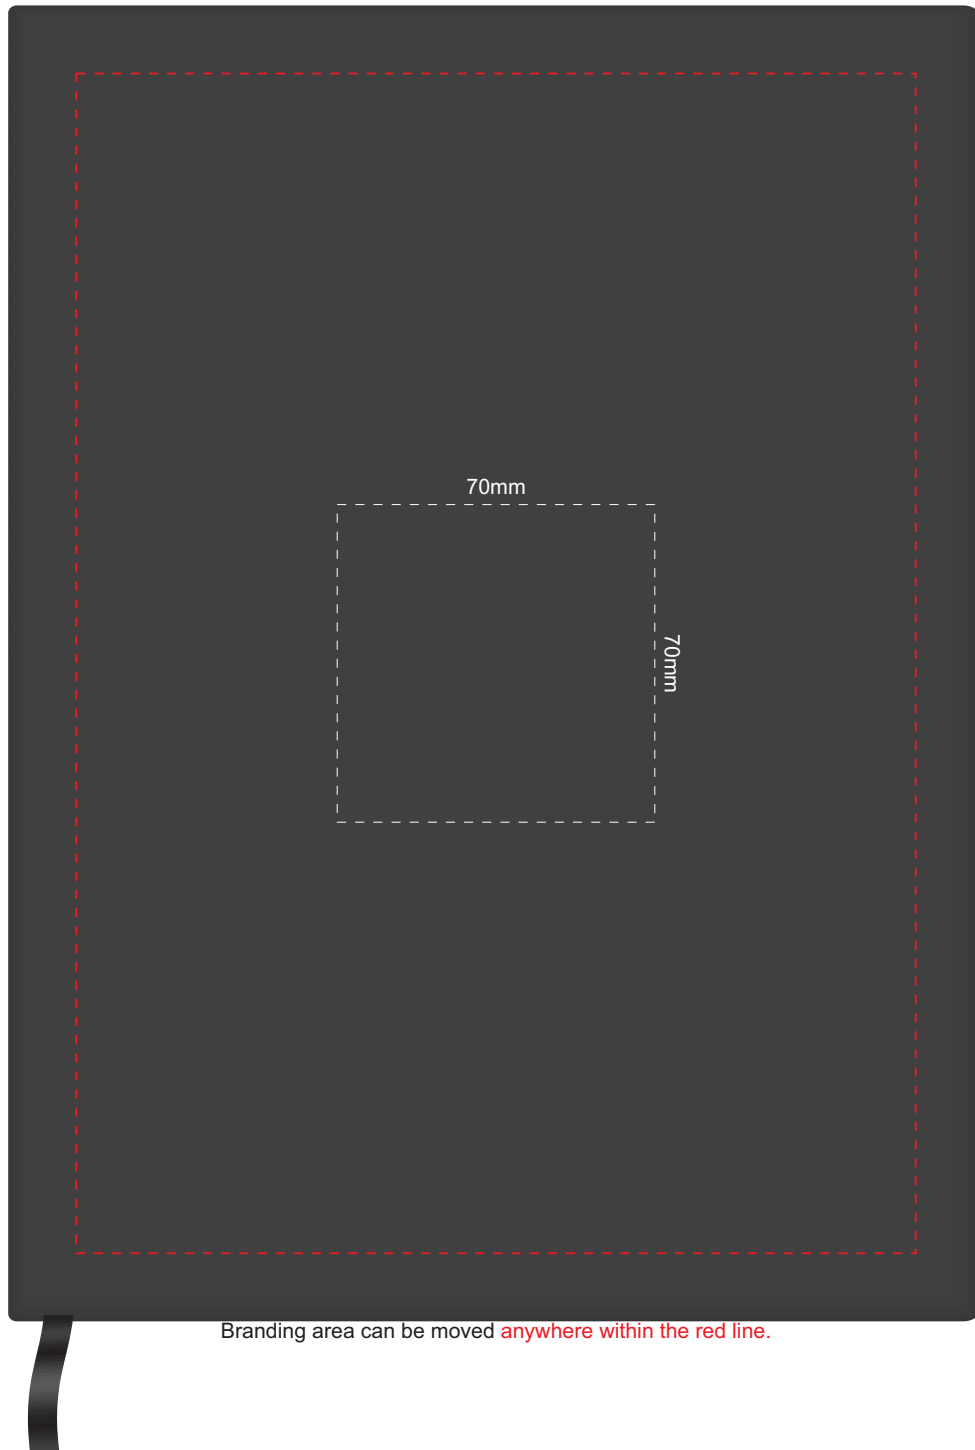

60% of Actual Size  
Pad Print

Branding area can be moved **anywhere within the red line.**

60% of Actual Size  
Screen Print

60% of Actual Size  
Debossing

Branding area can be moved anywhere within the red line.