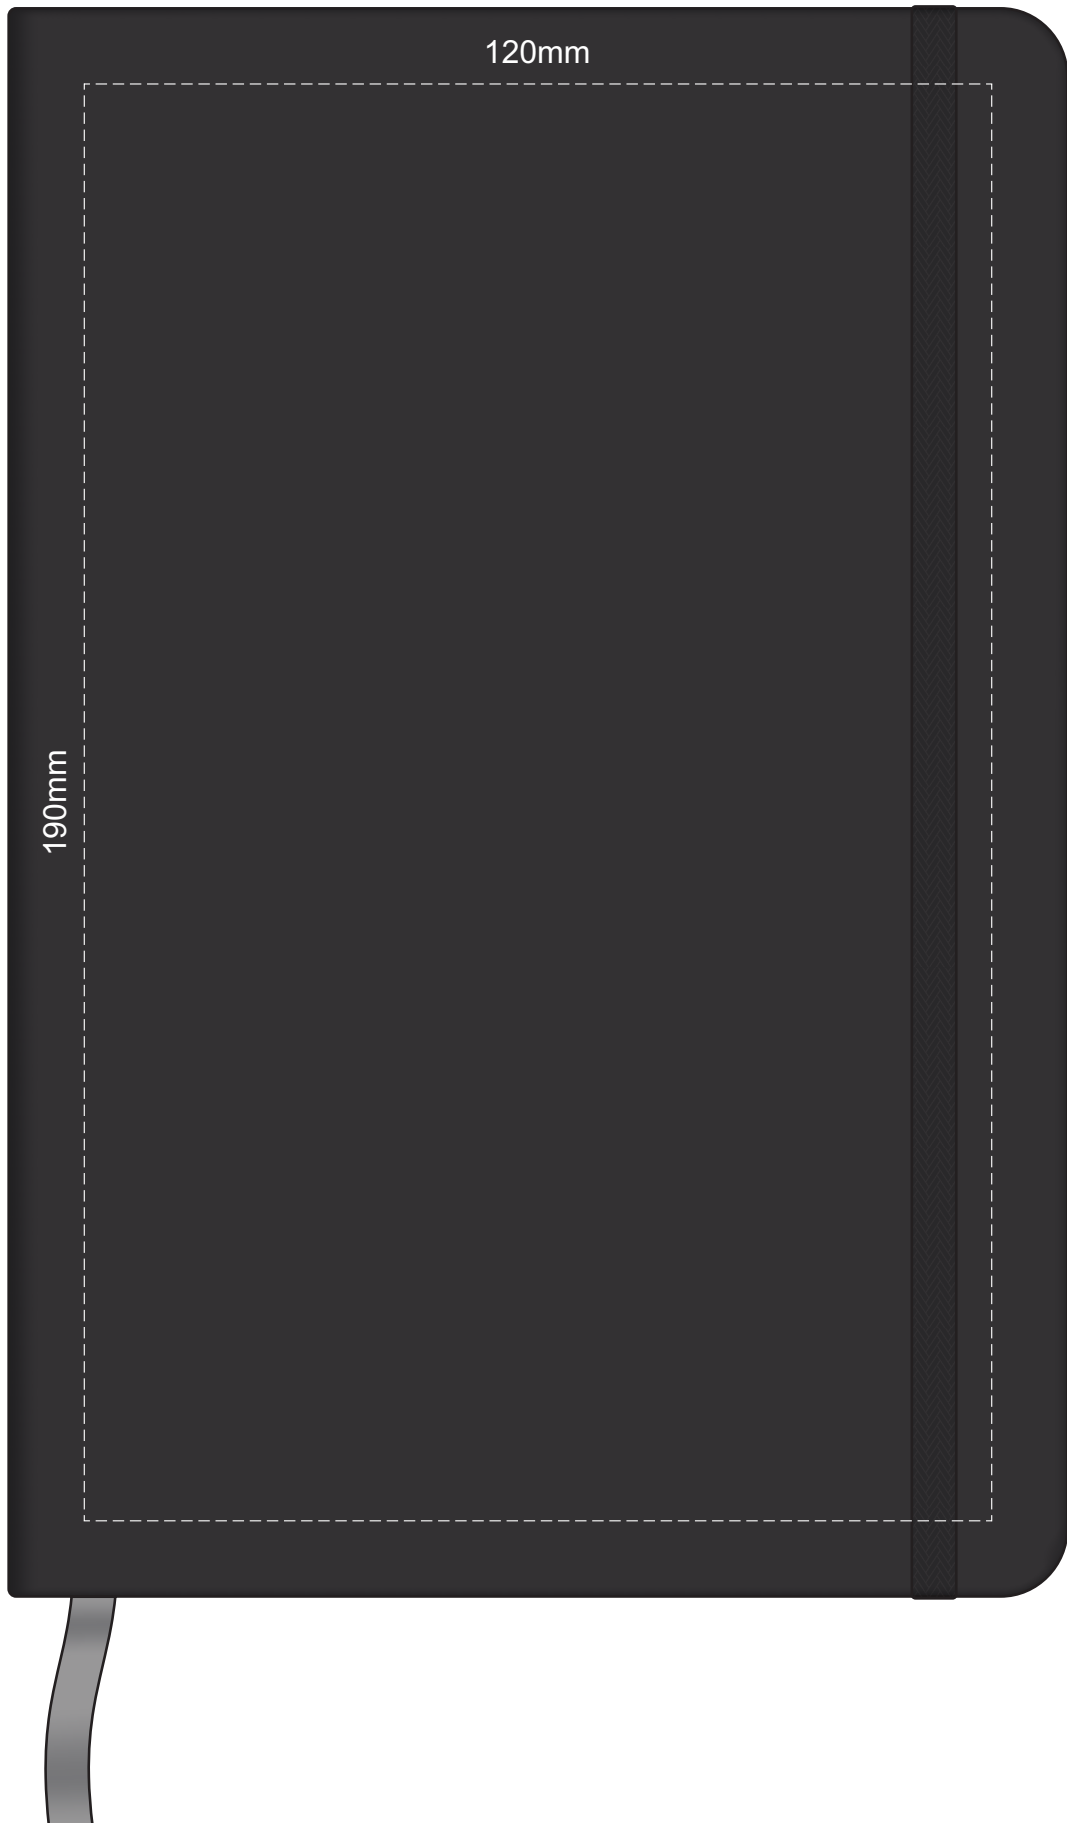

100% of Actual Size
Pad Print

100% of Actual Size
BACK Pad Print

Branding area can be moved **anywhere within the red line.**

100% of Actual Size
Screen Print (one colour)

100% of Actual Size
BACK Screen Print (one colour)

100% of Actual Size
Direct Digital

100% of Actual Size
Foil Printing Front Cover
FRONT ONLY

Please note: Print area 70mm x 55mm is **moveable within the red dotted area**, the print area cannot be rotated.

-  Copper Foil Print Colour
-  Silver Foil Print Colour
-  Gold Foil Print Colour

70% of Actual Size
Digital Print - Belly Band Template

25% of Actual Size

Artwork will be printed directly onto the product via CMYK printing (no white), colours will not be vibrant due to white ink not being available for this process
 Green Line = Fold Lines when assembled on notebook
 Blue Line = The SIGNIFICANT PRINT AREA
 (Keep all critical images & text within this box)
 Black Line = Maximum print area
 Pink Line = Bleed off to here