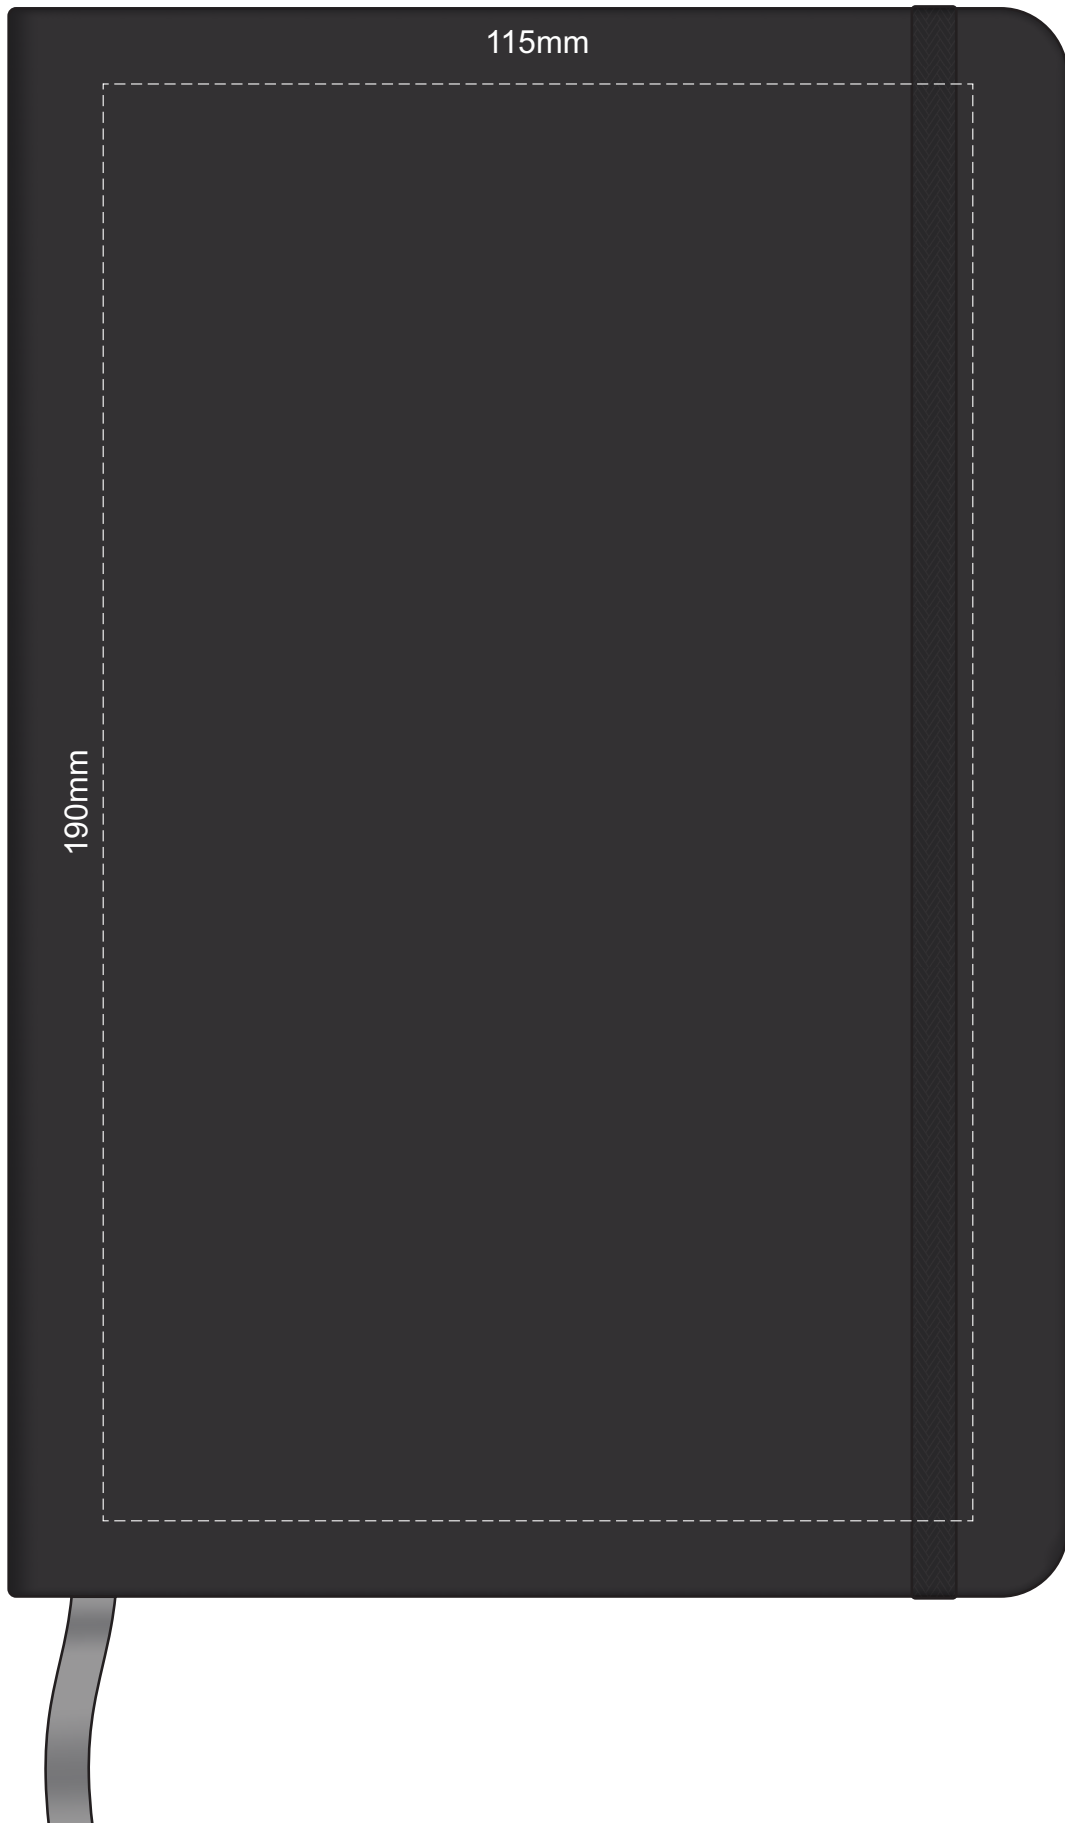

100% of Actual Size
Pad Print

100% of Actual Size
BACK Pad Print

Branding area can be moved **anywhere within the red line.**

100% of Actual Size
Screen Print (one colour)

100% of Actual Size
BACK Screen Print (one colour)

100% of Actual Size
Direct Digital

100% of Actual Size
Foil Printing Front Cover
FRONT ONLY

Please note: Print area 70mm x 55mm is **moveable within the red dotted area**, the print area cannot be rotated.

-  Copper Foil Print Colour
-  Silver Foil Print Colour
-  Gold Foil Print Colour

70% of Actual Size
Digital Print - Belly Band Template

25% of Actual Size

Artwork will be printed directly onto the product via CMYK printing (no white), colours will not be vibrant due to white ink not being available for this process
 Green Line = Fold Lines when assembled on notebook
 Blue Line = The SIGNIFICANT PRINT AREA
 (Keep all critical images & text within this box)
 Black Line = Maximum print area
 Pink Line = Bleed off to here