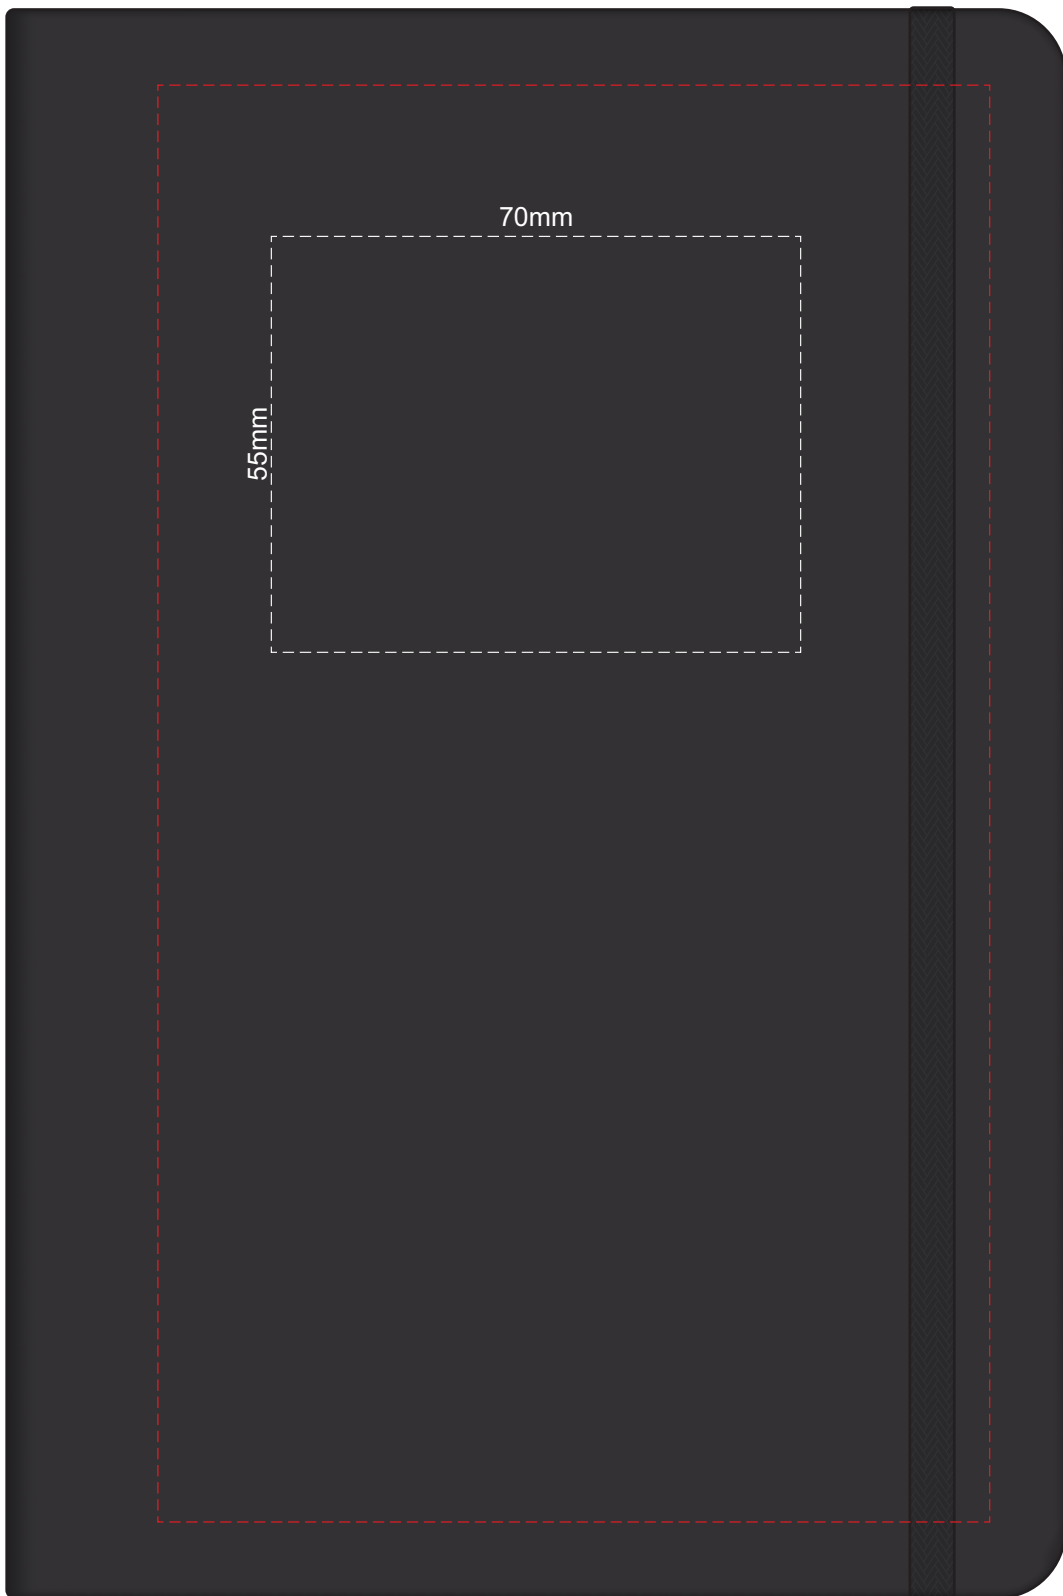

100% of Actual Size
Pad Print

100% of Actual Size
BACK Pad Print

Branding area can be moved **anywhere within the red line.**

100% of Actual Size
Screen Print (one colour)

100% of Actual Size
BACK Screen Print (one colour)

100% of Actual Size
Direct Digital

100% of Actual Size
Foil Printing Front Cover
FRONT ONLY

Please note: Print area 70mm x 55mm is **moveable within the red dotted area**, the print area cannot be rotated.

-  Copper Foil Print Colour
-  Silver Foil Print Colour
-  Gold Foil Print Colour

70% of Actual Size
Digital Print - Belly Band Template

25% of Actual Size

Artwork will be printed directly onto the product via CMYK printing (no white), colours will not be vibrant due to white ink not being available for this process
 Green Line = Fold Lines when assembled on notebook
 Blue Line = The SIGNIFICANT PRINT AREA
 (Keep all critical images & text within this box)
 Black Line = Maximum print area
 Pink Line = Bleed off to here