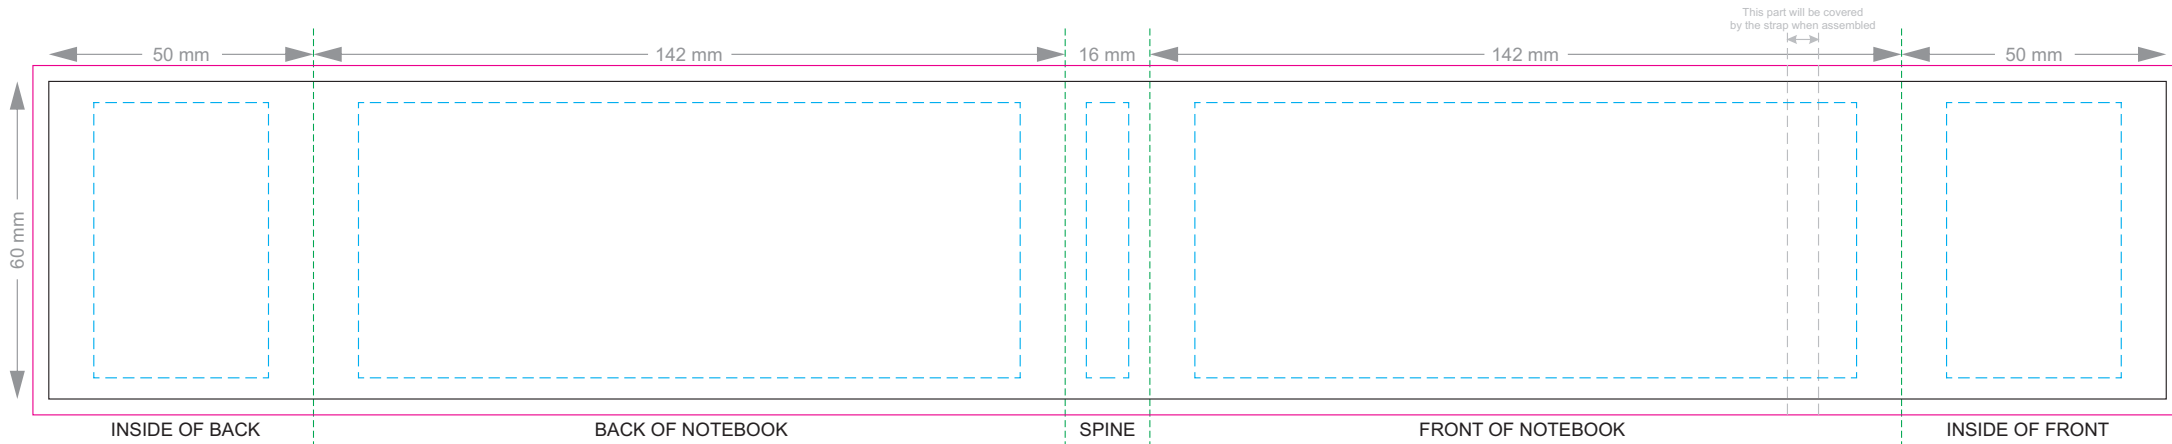

100% of Actual Size
Pad Print

100% of Actual Size
BACK Pad Print

Branding area can be moved **anywhere within the red line.**

100% of Actual Size
Screen Print (one colour)

100% of Actual Size
BACK Screen Print (one colour)

100% of Actual Size
Direct Digital

100% of Actual Size
Foil Printing Front Cover
FRONT ONLY

Please note: Print area 70mm x 55mm is **moveable within the red dotted area**, the print area cannot be rotated.

-  Copper Foil Print Colour
-  Silver Foil Print Colour
-  Gold Foil Print Colour

70% of Actual Size
Digital Print - Belly Band Template

25% of Actual Size

Artwork will be printed directly onto the product via CMYK printing (no white), colours will not be vibrant due to white ink not being available for this process
 Green Line = Fold Lines when assembled on notebook
 Blue Line = The SIGNIFICANT PRINT AREA
 (Keep all critical images & text within this box)
 Black Line = Maximum print area
 Pink Line = Bleed off to here