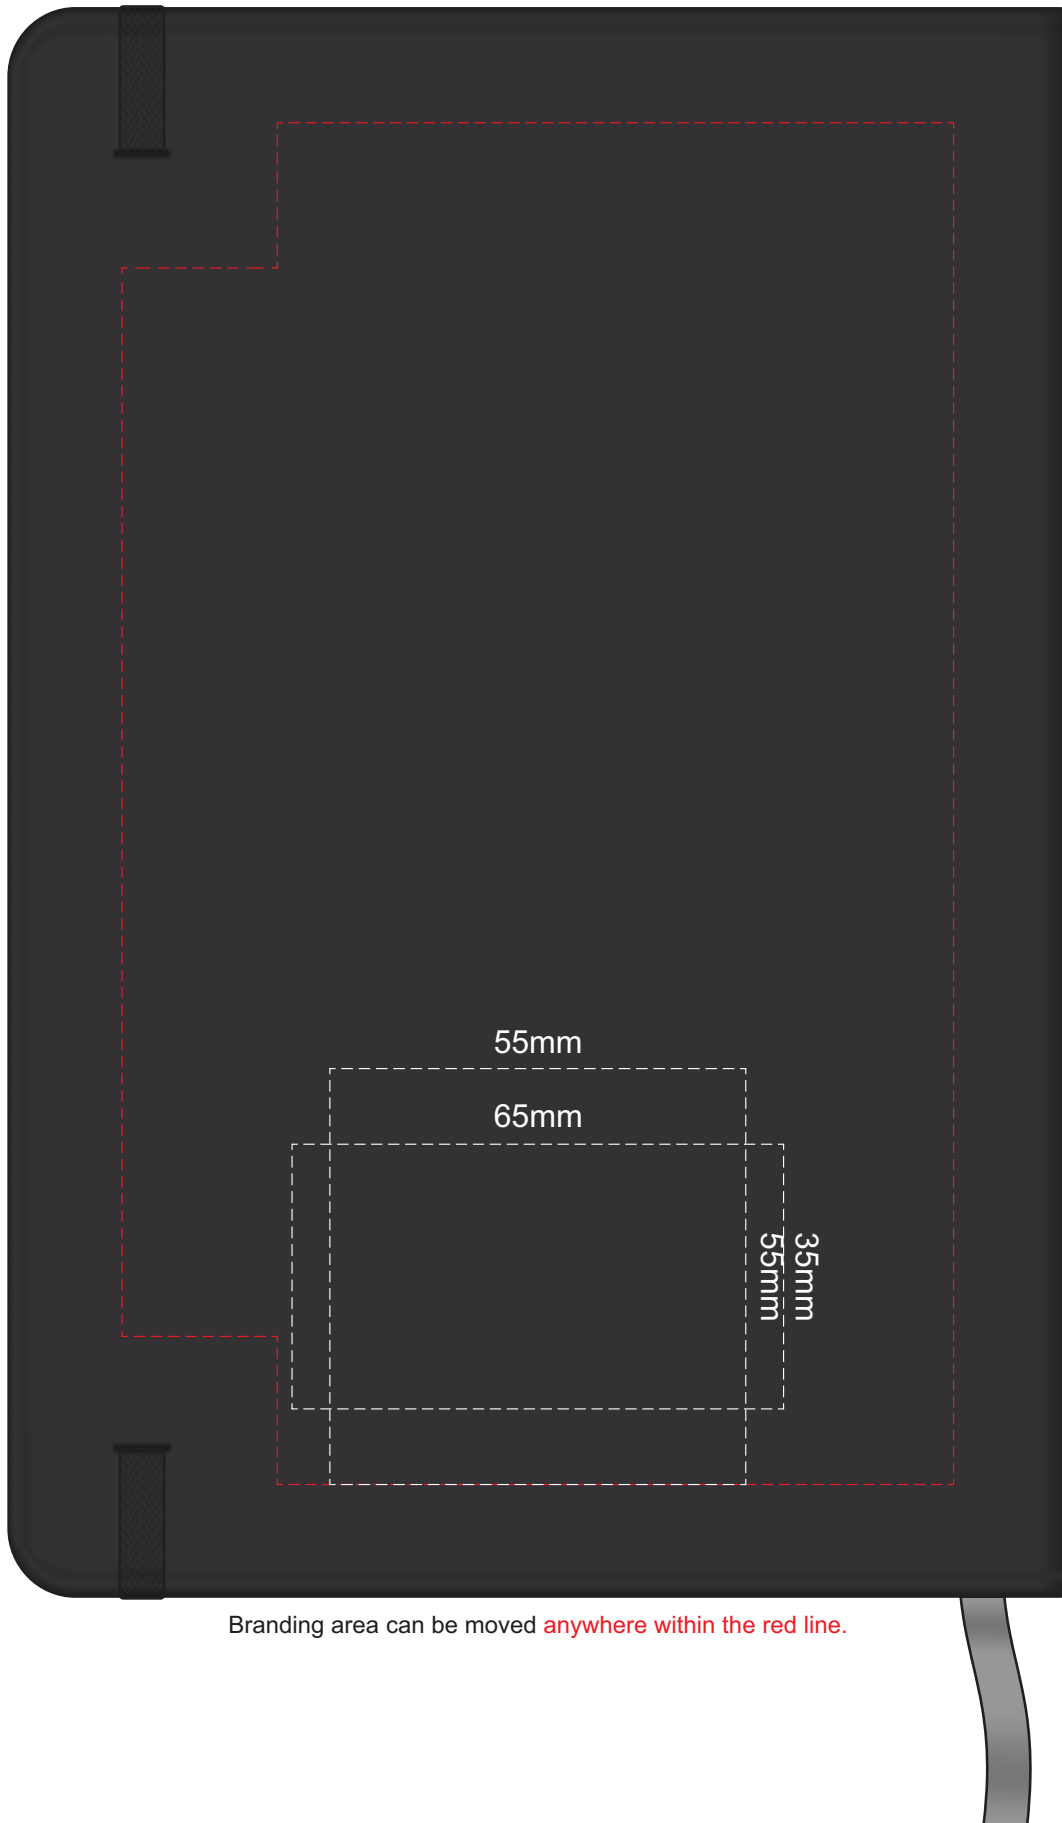

100% of Actual Size
Pad Print

100% of Actual Size
BACK Pad Print

Branding area can be moved **anywhere within the red line.**

100% of Actual Size
Screen Print (one colour)

100% of Actual Size
BACK Screen Print (one colour)

100% of Actual Size
Direct Digital

100% of Actual Size
Foil Printing Front Cover
FRONT ONLY

Please note: Print area 70mm x 55mm is **moveable within the red dotted area**, the print area cannot be rotated.

-  Copper Foil Print Colour
-  Silver Foil Print Colour
-  Gold Foil Print Colour

70% of Actual Size
Digital Print - Belly Band Template

25% of Actual Size

Artwork will be printed directly onto the product via CMYK printing (no white), colours will not be vibrant due to white ink not being available for this process
 Green Line = Fold Lines when assembled on notebook
 Blue Line = The SIGNIFICANT PRINT AREA
 (Keep all critical images & text within this box)
 Black Line = Maximum print area
 Pink Line = Bleed off to here