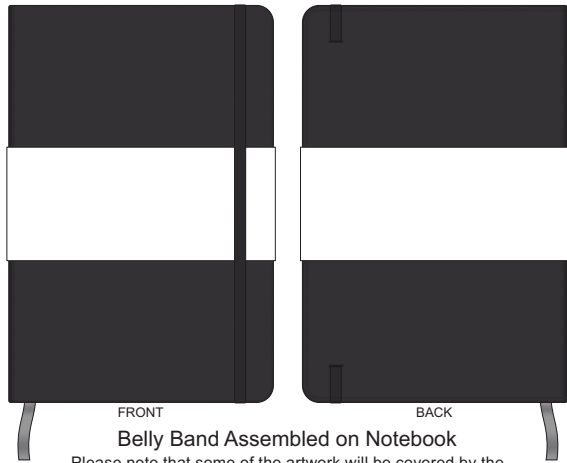

100% of Actual Size
Pad Print

100% of Actual Size
BACK Pad Print

Branding area can be moved **anywhere within the red line.**

100% of Actual Size
Screen Print (one colour)

100% of Actual Size
BACK Screen Print (one colour)

100% of Actual Size
Direct Digital

100% of Actual Size
Foil Printing Front Cover
FRONT ONLY

Please note: Print area 70mm x 55mm is **moveable within the red dotted area**, the print area cannot be rotated.

-  Copper Foil Print Colour
-  Silver Foil Print Colour
-  Gold Foil Print Colour

70% of Actual Size
Digital Print - Belly Band Template

25% of Actual Size

Artwork will be printed directly onto the product via CMYK printing (no white), colours will not be vibrant due to white ink not being available for this process
 Green Line = Fold Lines when assembled on notebook
 Blue Line = The SIGNIFICANT PRINT AREA
 (Keep all critical images & text within this box)
 Black Line = Maximum print area
 Pink Line = Bleed off to here