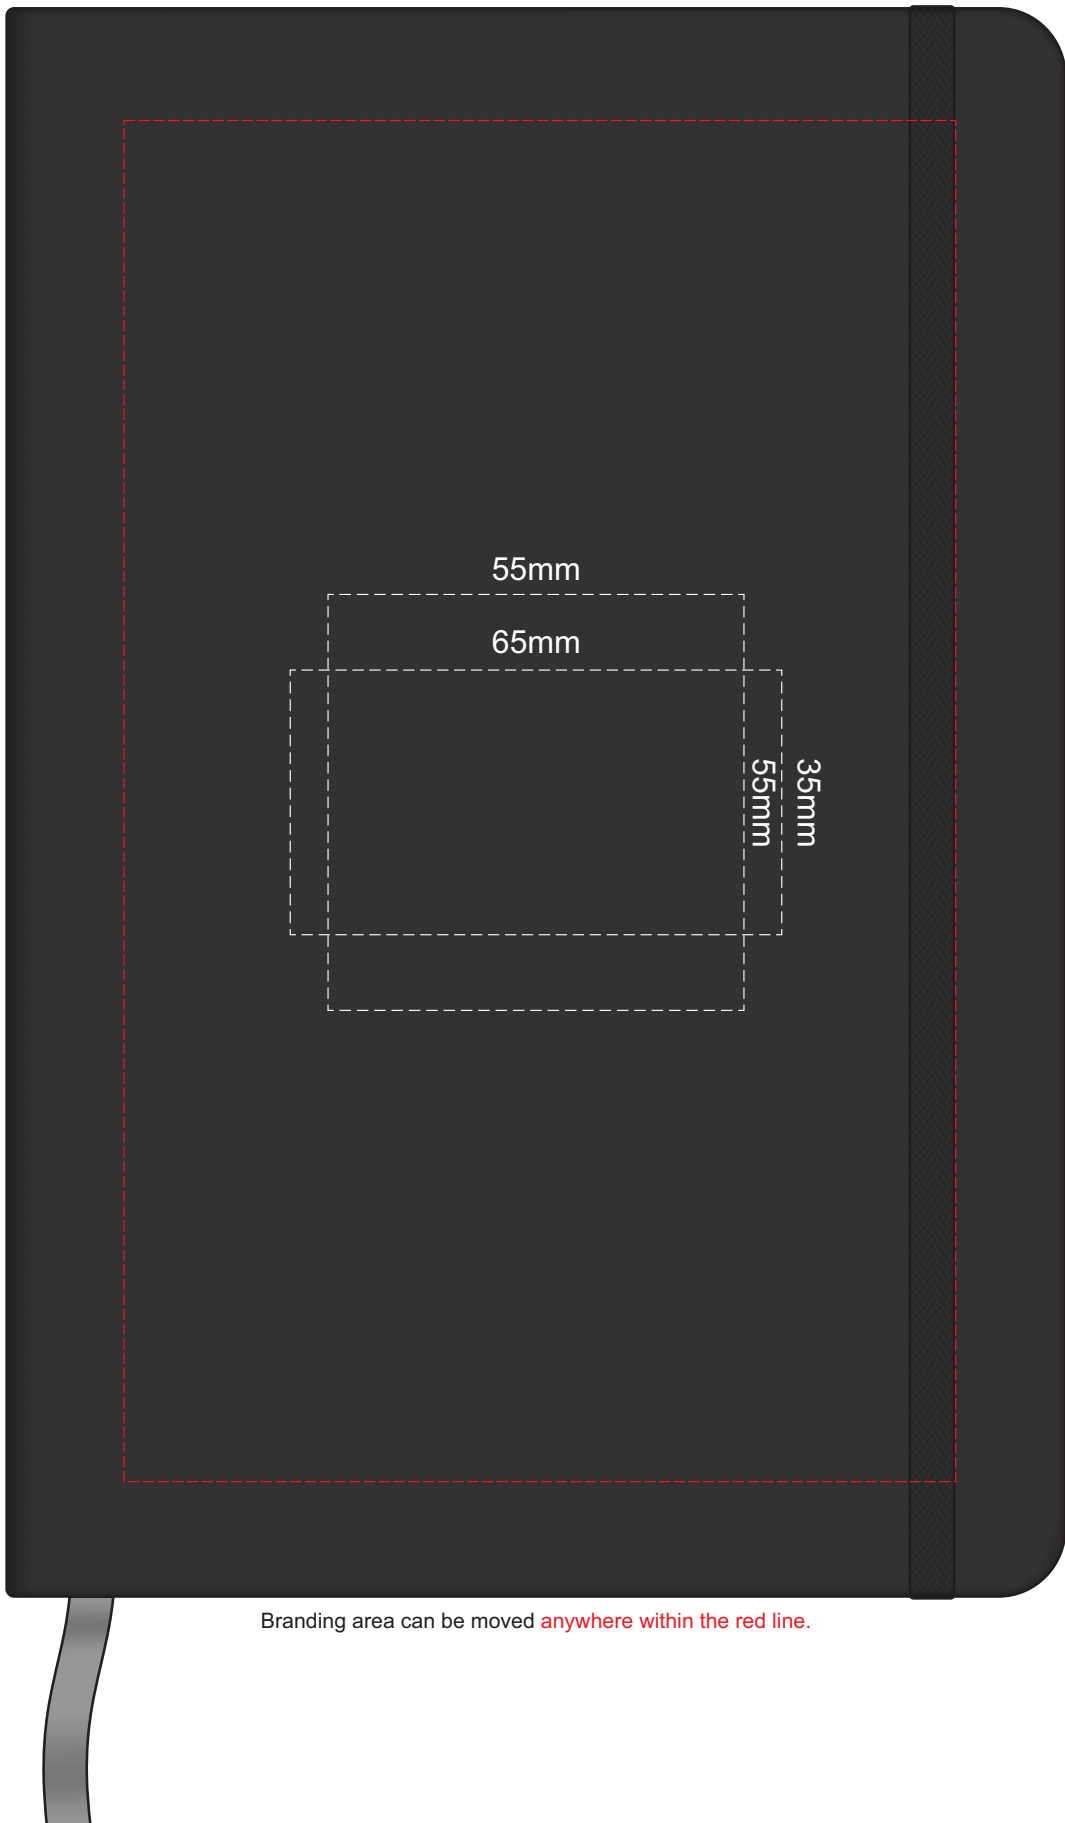

100% of Actual Size
Pad Print

100% of Actual Size
BACK Pad Print

Branding area can be moved **anywhere within the red line.**

100% of Actual Size
Screen Print (one colour)

100% of Actual Size
BACK Screen Print (one colour)

100% of Actual Size
Direct Digital

100% of Actual Size
Foil Printing Front Cover
FRONT ONLY

Please note: Print area 70mm x 55mm is **moveable within the red dotted area**, the print area cannot be rotated.

-  Copper Foil Print Colour
-  Silver Foil Print Colour
-  Gold Foil Print Colour

70% of Actual Size
Digital Print - Belly Band Template

25% of Actual Size

Artwork will be printed directly onto the product via CMYK printing (no white), colours will not be vibrant due to white ink not being available for this process
 Green Line = Fold Lines when assembled on notebook
 Blue Line = The SIGNIFICANT PRINT AREA
 (Keep all critical images & text within this box)
 Black Line = Maximum print area
 Pink Line = Bleed off to here