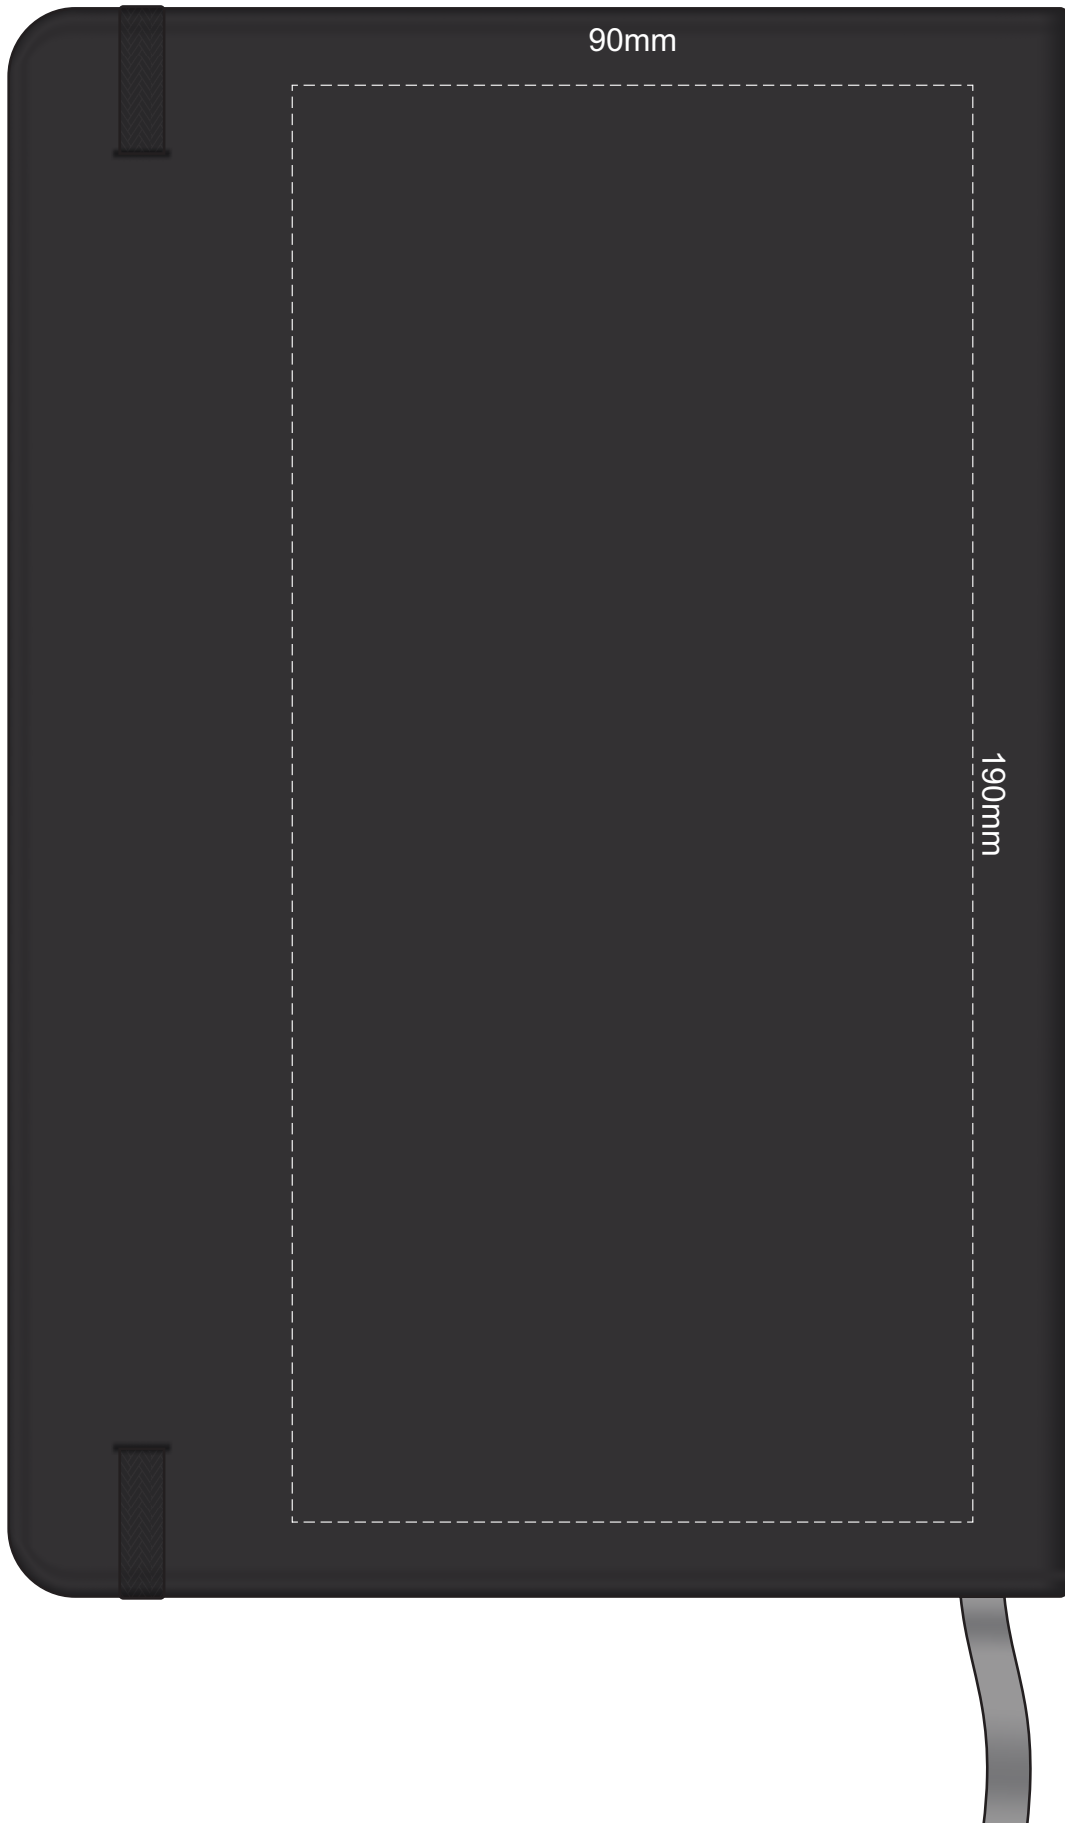

100% of Actual Size
Pad Print

100% of Actual Size
BACK Pad Print

Branding area can be moved **anywhere within the red line.**

100% of Actual Size
Screen Print (one colour)

100% of Actual Size
BACK Screen Print (one colour)

100% of Actual Size
Direct Digital

100% of Actual Size
Foil Printing Front Cover
FRONT ONLY

Please note: Print area 70mm x 55mm is **moveable within the red dotted area**, the print area cannot be rotated.

-  Copper Foil Print Colour
-  Silver Foil Print Colour
-  Gold Foil Print Colour

70% of Actual Size
Digital Print - Belly Band Template

25% of Actual Size

Artwork will be printed directly onto the product via CMYK printing (no white), colours will not be vibrant due to white ink not being available for this process
 Green Line = Fold Lines when assembled on notebook
 Blue Line = The SIGNIFICANT PRINT AREA
 (Keep all critical images & text within this box)
 Black Line = Maximum print area
 Pink Line = Bleed off to here