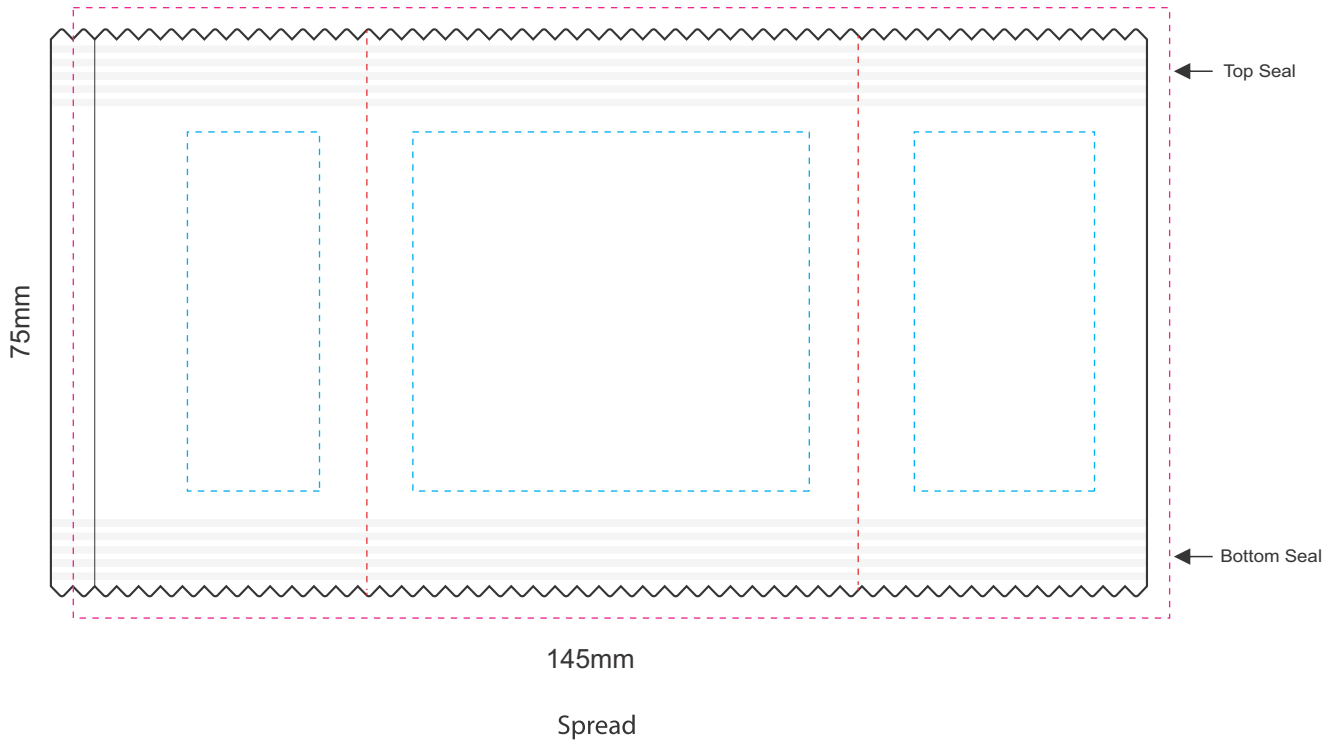

Actual Size: 100% when viewed on A4 paper

Front

Back

Direct Digital

Blue Dotted Line = The SIGNIFICANT PRINT AREA

(Keep all critical images & text within this box)

Black Line = Maximum print area

Pink Dotted Line = Bleed off to here

Red Dotted Line = Fold line