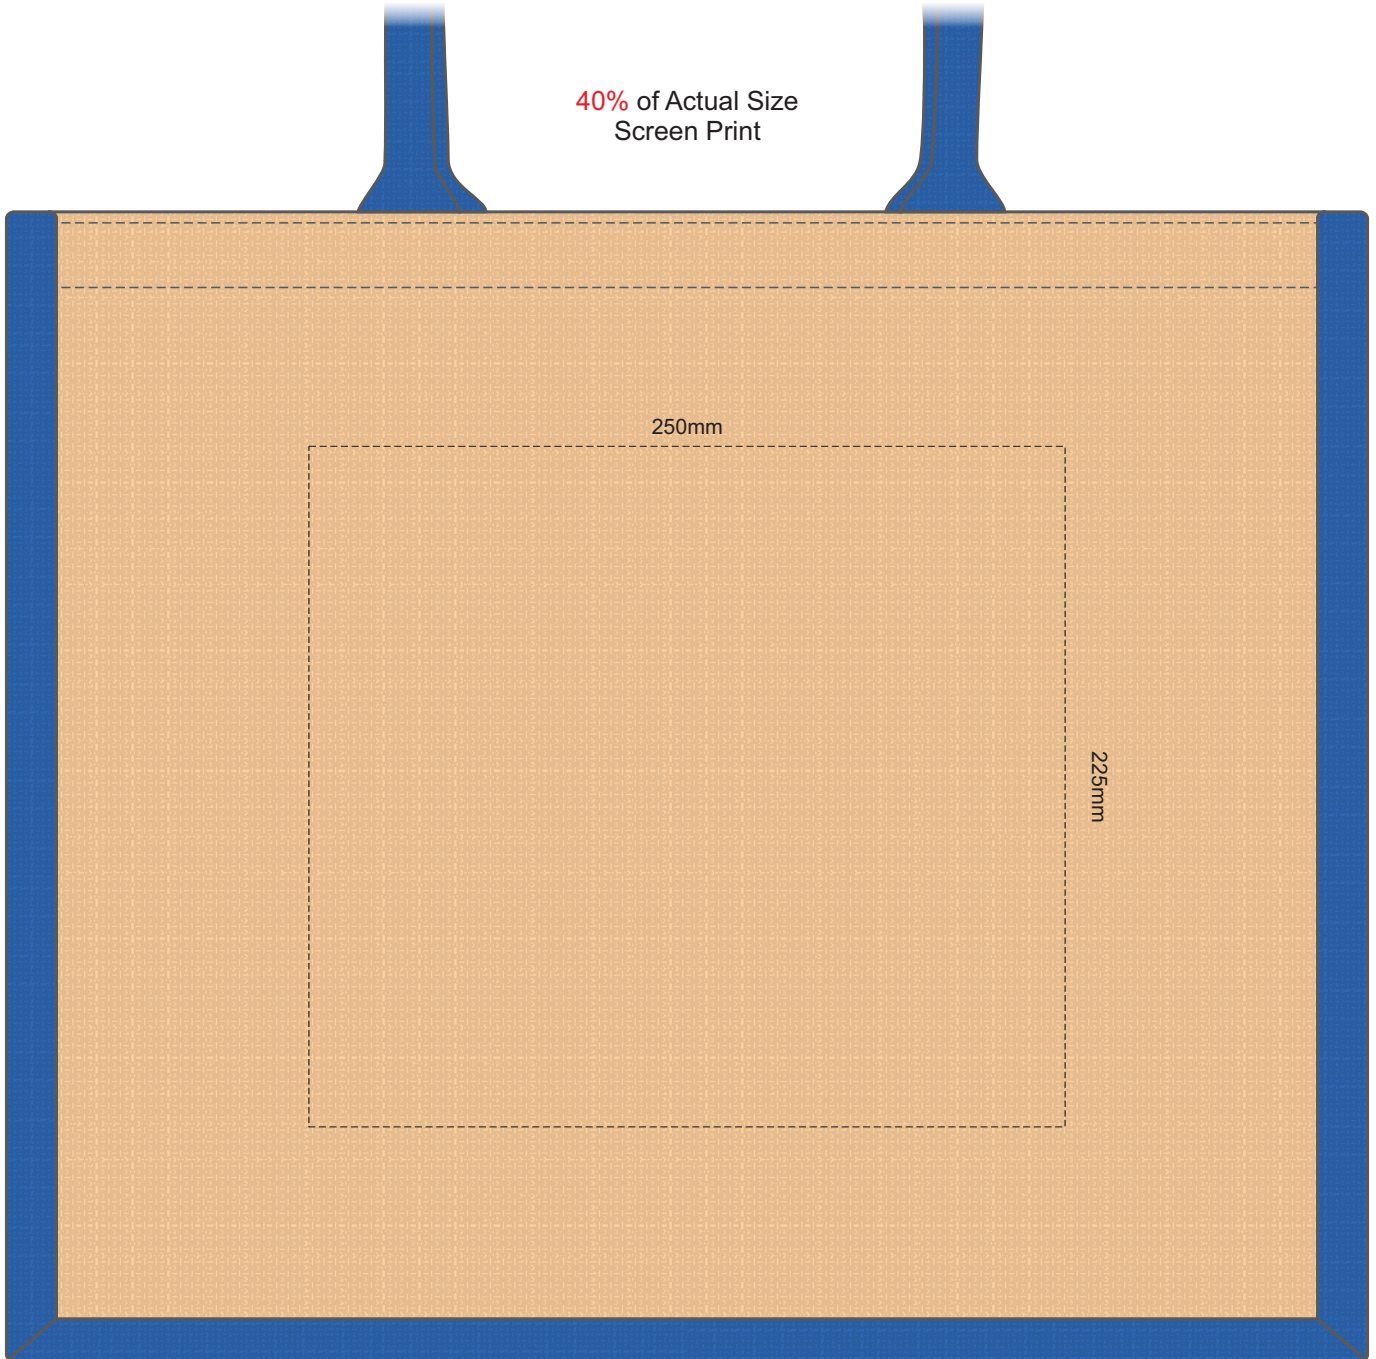

40% of Actual Size
Screen Print

Please be aware the artwork will be significantly affected by the texture of the bag.
Fine detailing, small text will be lost in the texture of the bag and may not be legible.

40% of Actual Size
Colourflex Transfer
Faux Embroidery

Please note the orientation of these print areas may be rotated to best suit your needs.