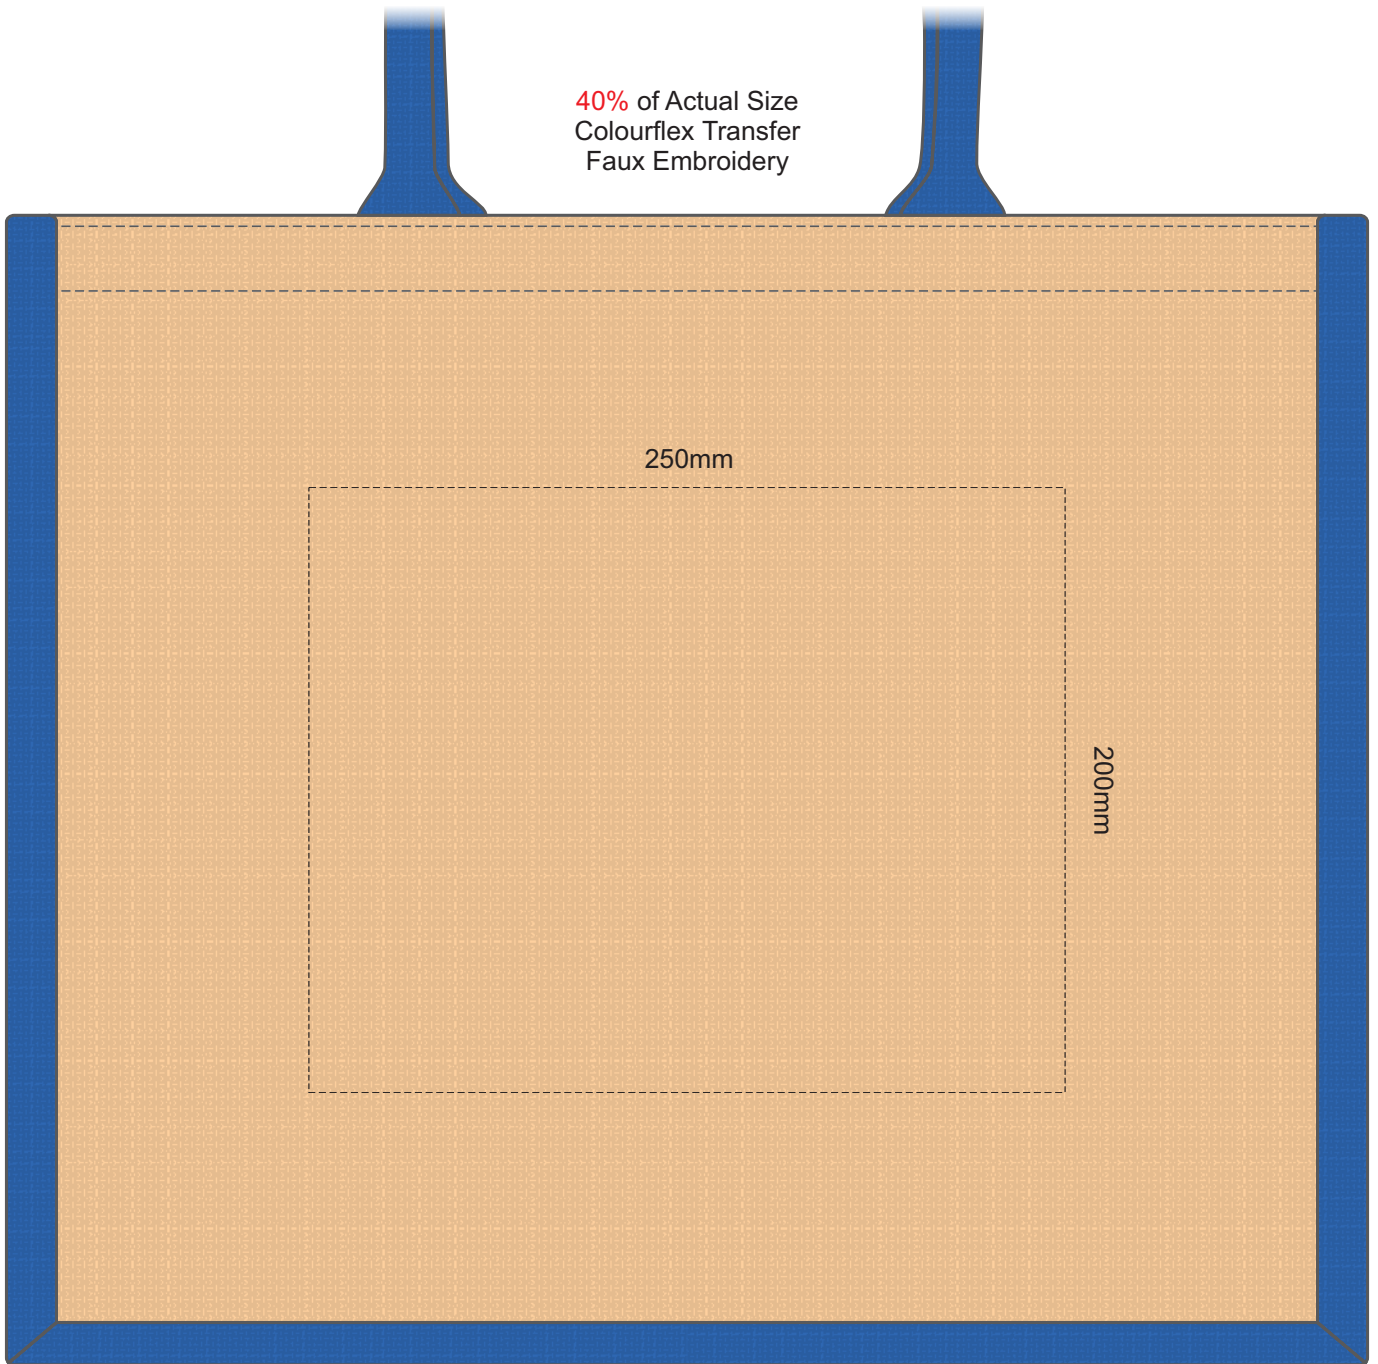

40% of Actual Size
Screen Print

Please be aware the artwork will be significantly affected by the texture of the bag.
Fine detailing, small text will be lost in the texture of the bag and may not be legible.

40% of Actual Size
Colourflex Transfer
Faux Embroidery

Please note the orientation of these print areas may be rotated to best suit your needs.