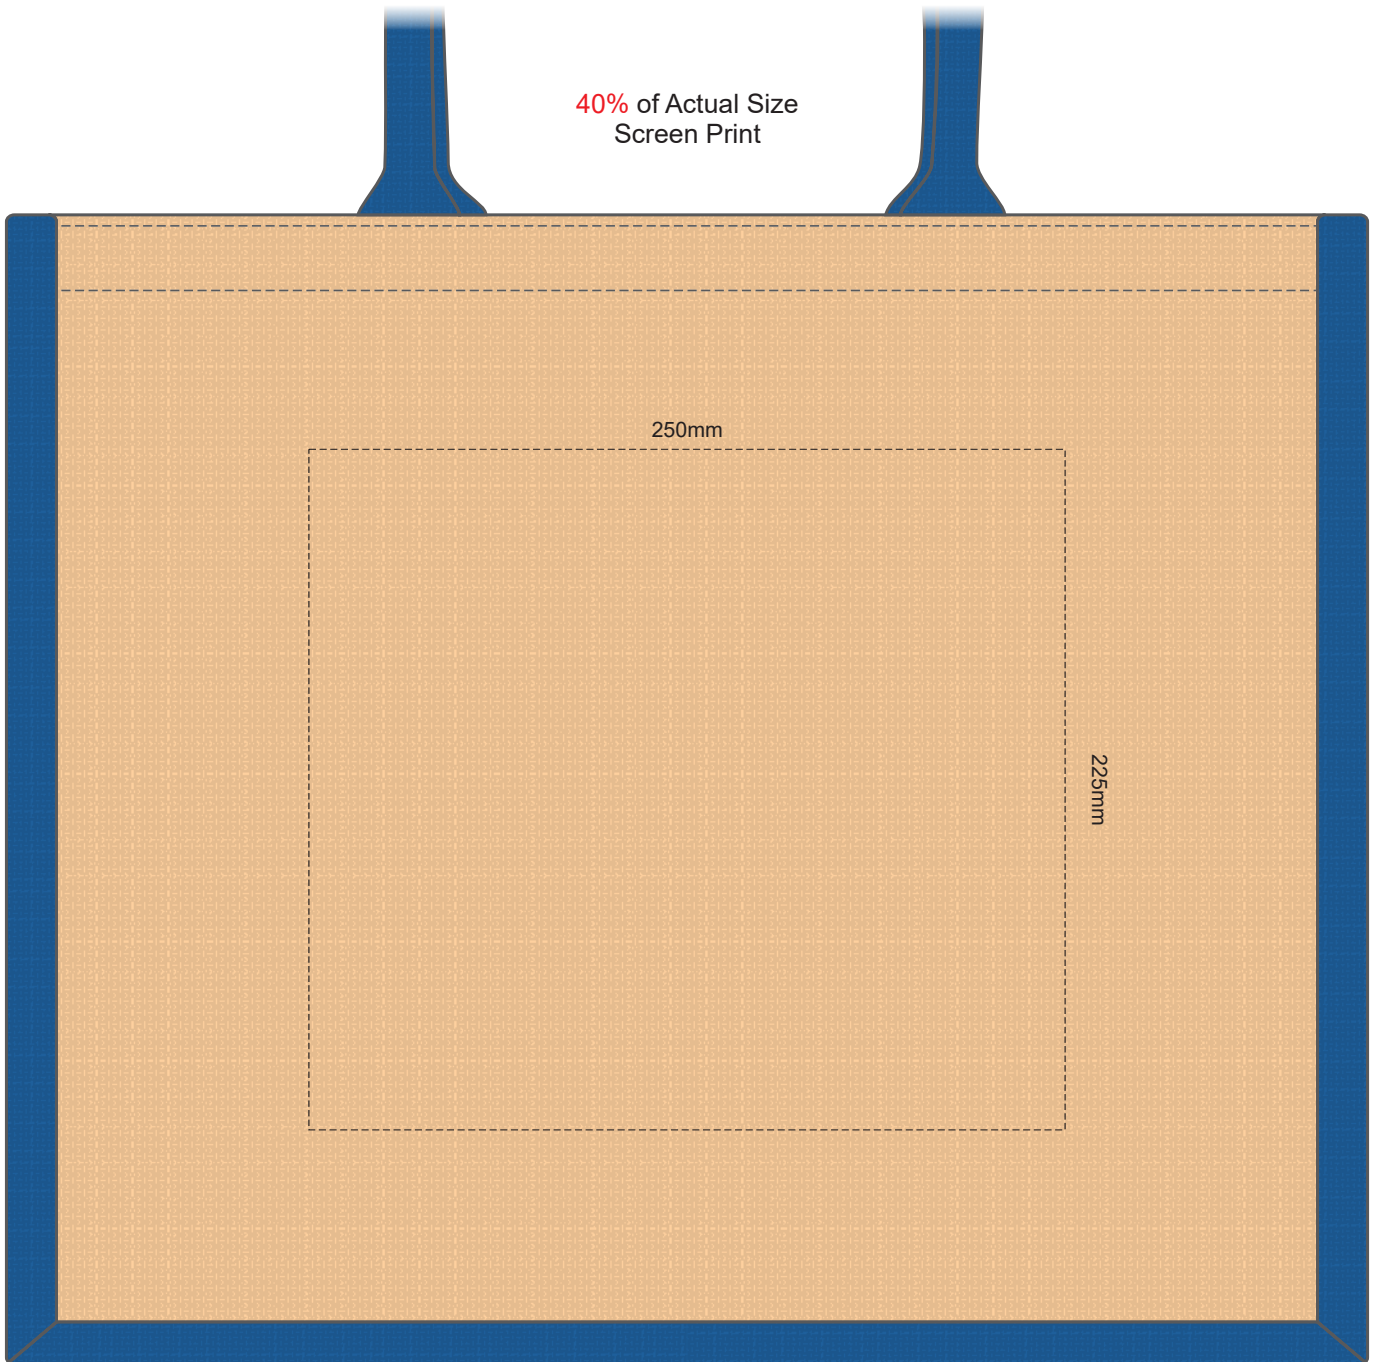

40% of Actual Size
Screen Print

Please be aware the artwork will be significantly affected by the texture of the bag.
Fine detailing, small text will be lost in the texture of the bag and may not be legible.

40% of Actual Size
Colourflex Transfer

Please note the orientation of these print areas may be rotated to best suit your needs.