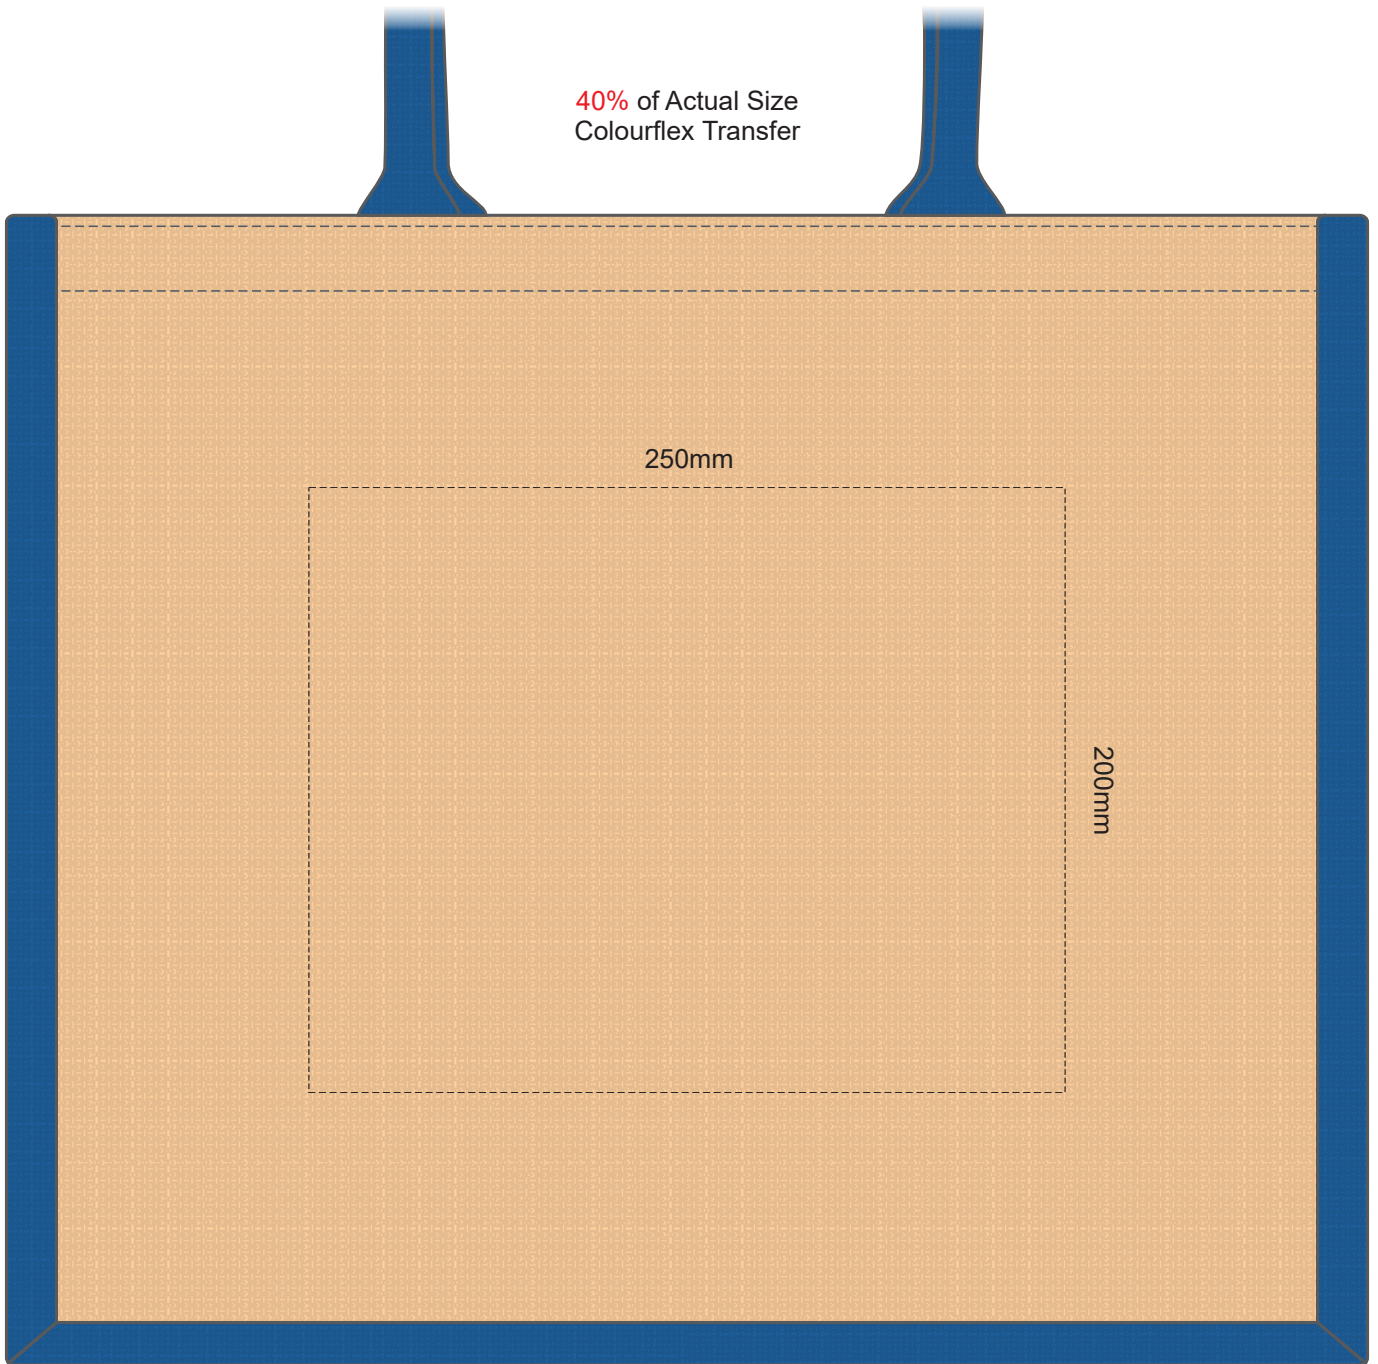

40% of Actual Size
Screen Print

Please be aware the artwork will be significantly affected by the texture of the bag.
Fine detailing, small text will be lost in the texture of the bag and may not be legible.

40% of Actual Size
Colourflex Transfer

Please note the orientation of these print areas may be rotated to best suit your needs.