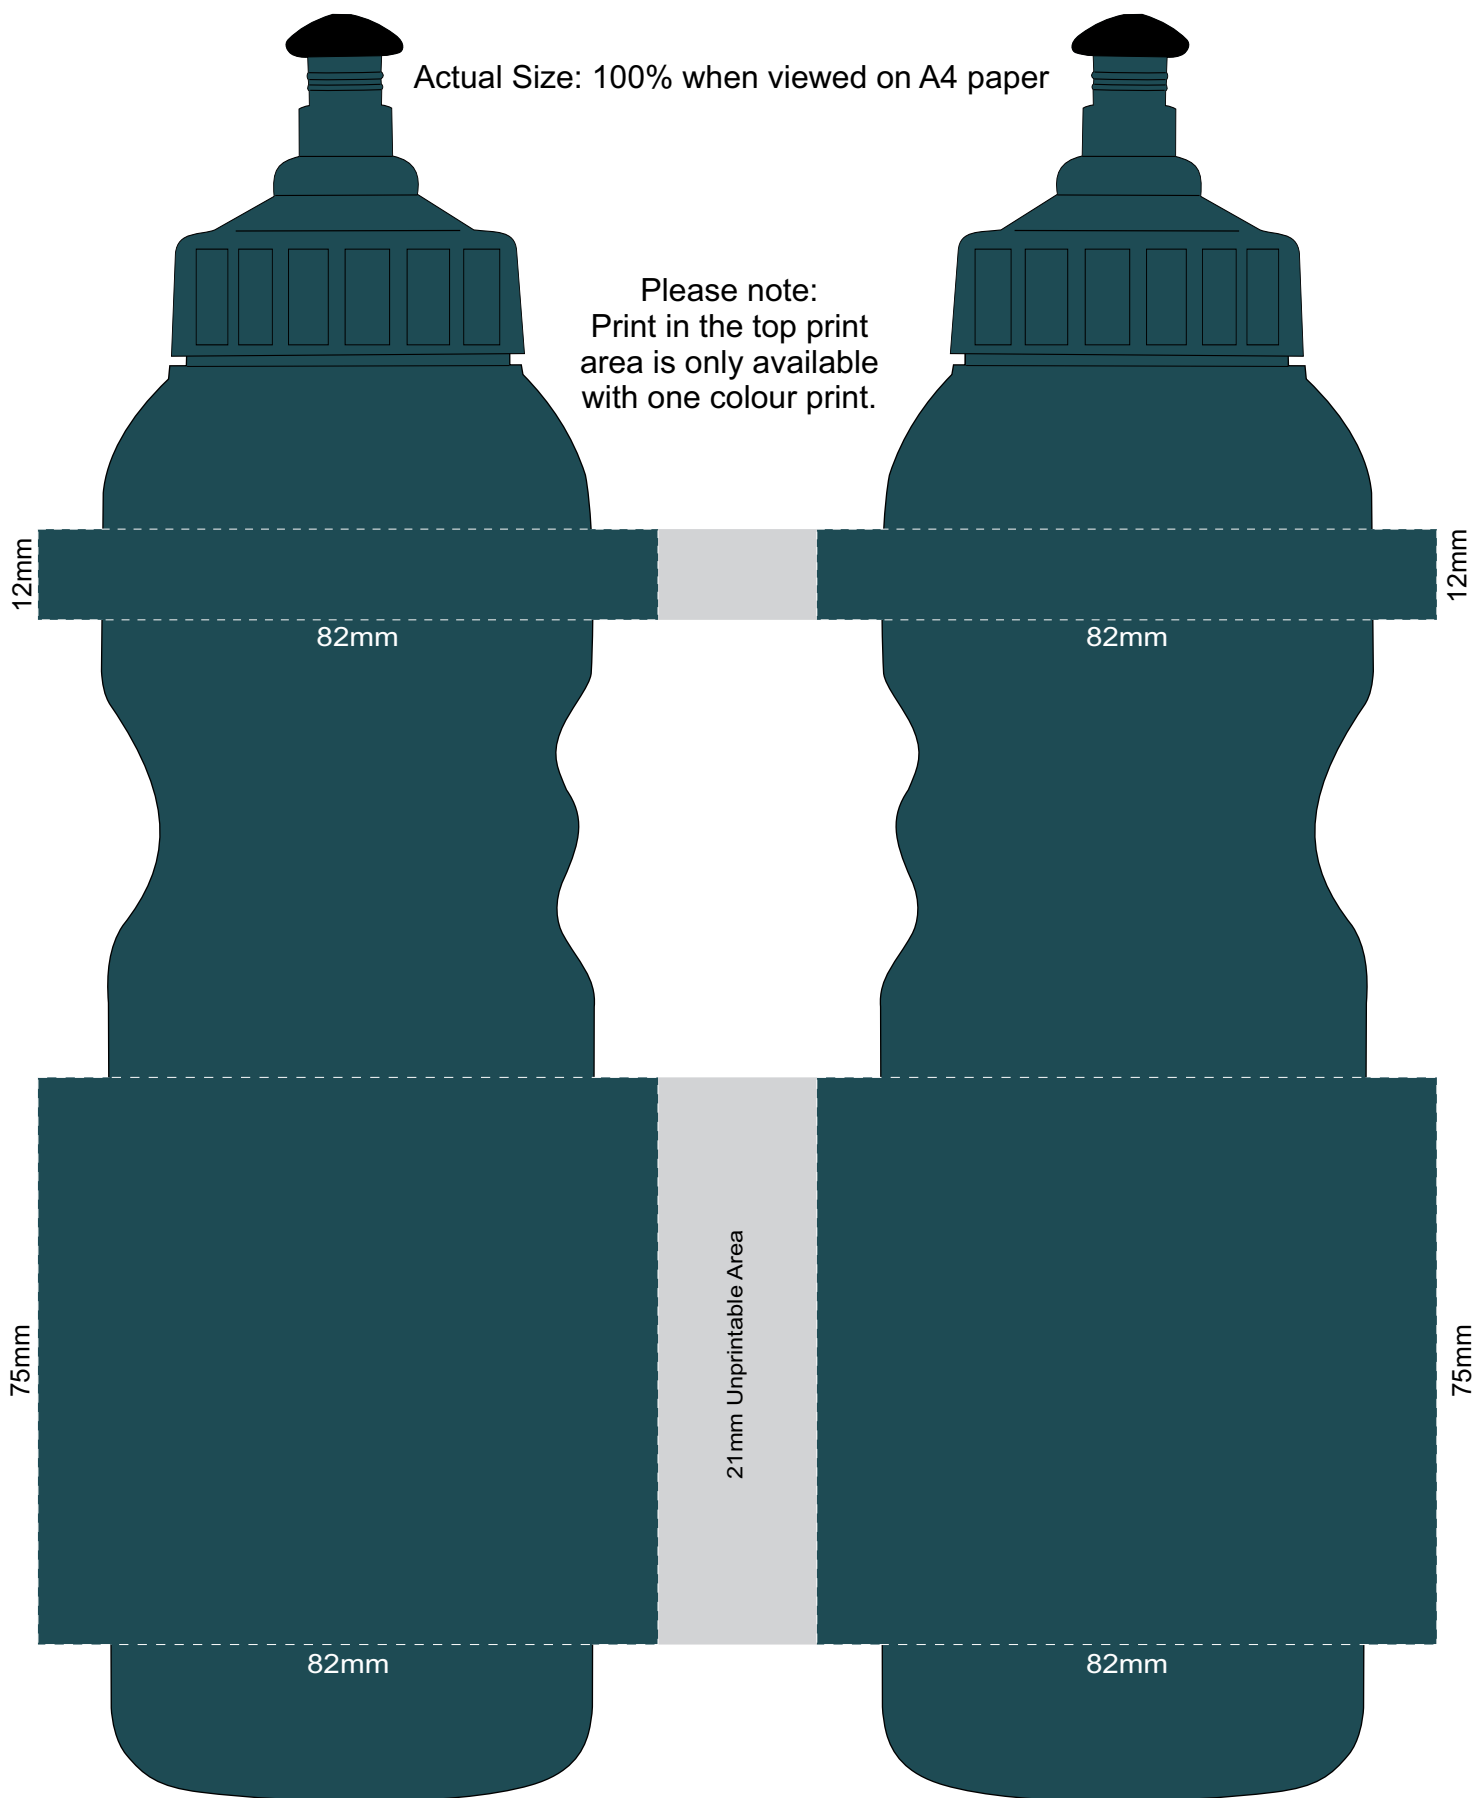

Only one colour print available at top of bottle

Actual Size: 100% when viewed on A4 paper

Please note:
Print in the top print
area is only available
with one colour print.

Screen Print