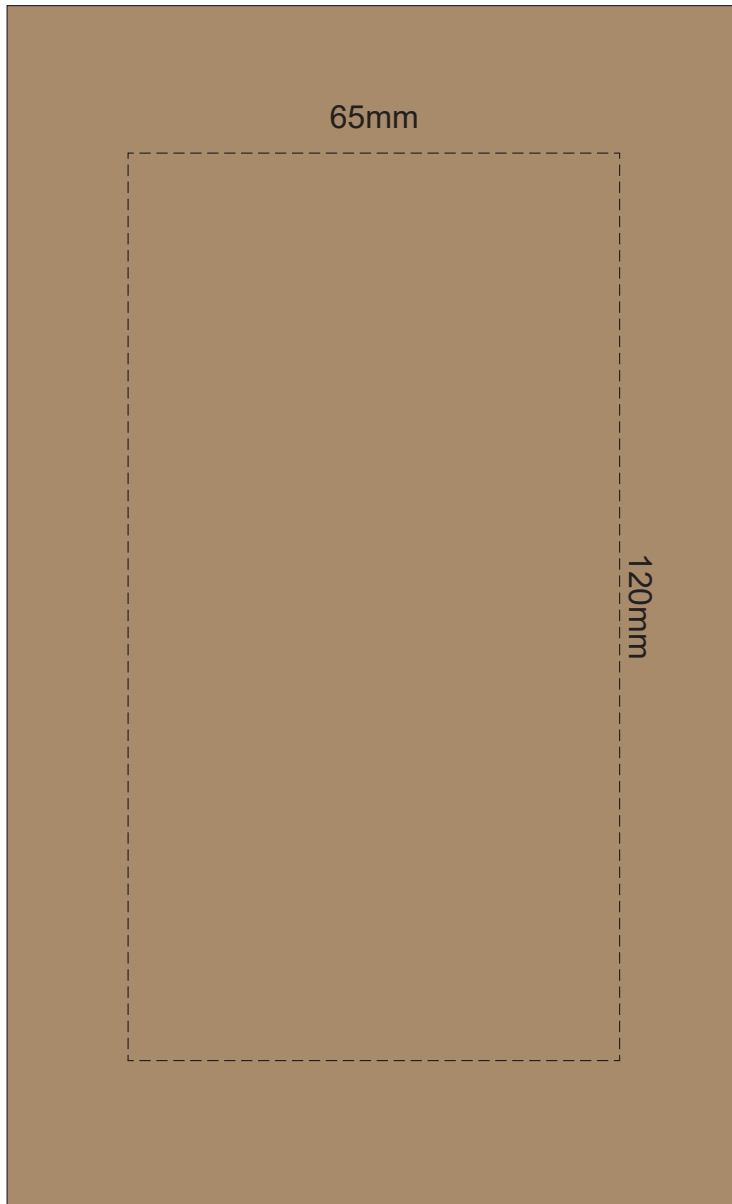

100% of Actual Size  
Pad Print

100% of Actual Size  
Pad Print

SIDE 1

SIDE 2

Flip Colour  
Band Colour

100% of Actual Size  
Screen Print (one colour)

100% of Actual Size  
Screen Print (one colour)  
Double Sided Template Front & Back

Red Line = Exact opposites of the product  
(centre artwork to the red line)

Flip Colour	Band Colour
Light Tan	Light Tan
Grey	Grey
White	White
Yellow	Yellow
Orange	Orange
Pink	Pink
Red	Red
Light Green	Light Green
Green	Green
Light Blue	Light Blue
Blue	Blue
Dark Blue	Dark Blue
Dark Grey	Dark Grey
Purple	Purple
Black	Black

100% of Actual Size  
Silicone Digital Print  
Debossed

SIDE 1

SIDE 2

100% of Actual Size  
Digital Packaging Print  
FRONT

Artwork will be printed directly onto the product via CMYK printing (no white),  
colours will not be vibrant due to white ink not being available for this process.