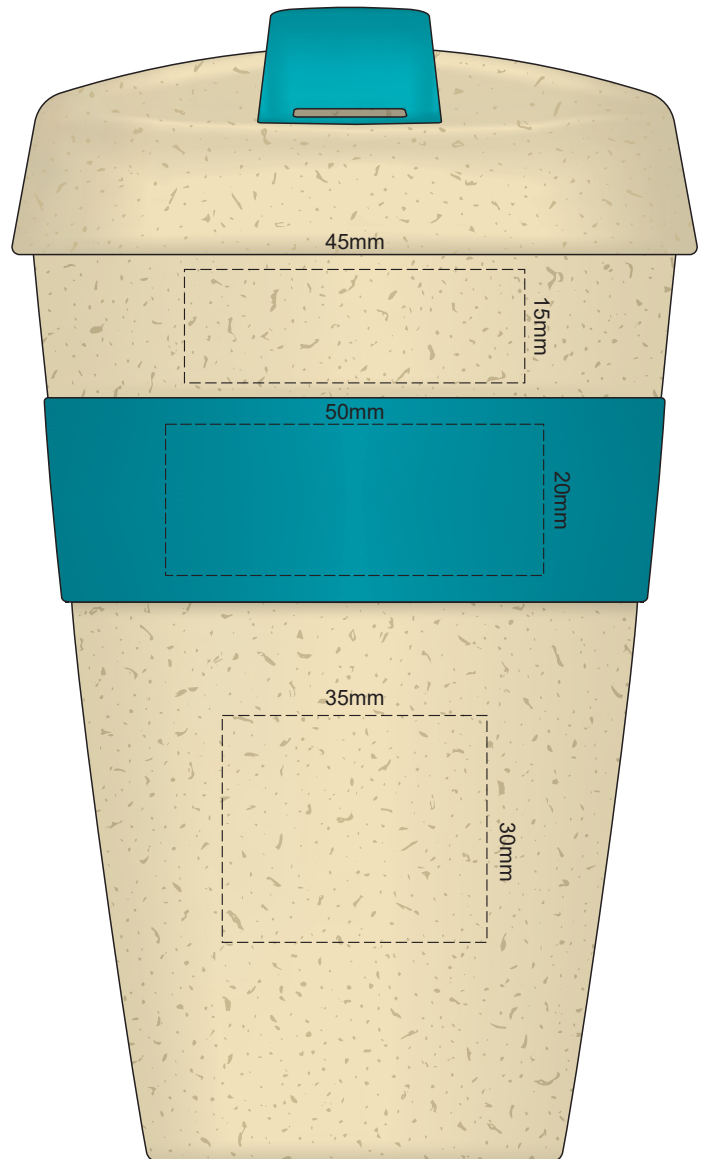

100% of Actual Size  
Pad Print

100% of Actual Size  
Pad Print

SIDE 1

SIDE 2

Flip Colour  
Band Colour

100% of Actual Size  
Screen Print (one colour)

100% of Actual Size  
Screen Print (one colour)  
Double Sided Template Front & Back

Red Line = Exact opposites of the product  
(centre artwork to the red line)

Flip Colour	Band Colour
Light Tan	Light Tan
Grey	Grey
White	White
Yellow	Yellow
Orange	Orange
Pink	Pink
Red	Red
Light Green	Light Green
Green	Green
Light Blue	Light Blue
Blue	Blue
Dark Blue	Dark Blue
Dark Grey	Dark Grey
Purple	Purple
Black	Black

100% of Actual Size  
Silicone Digital Print  
Debossed

SIDE 1

SIDE 2

100% of Actual Size  
Digital Packaging Print  
FRONT

Artwork will be printed directly onto the product via CMYK printing (no white),  
colours will not be vibrant due to white ink not being available for this process.