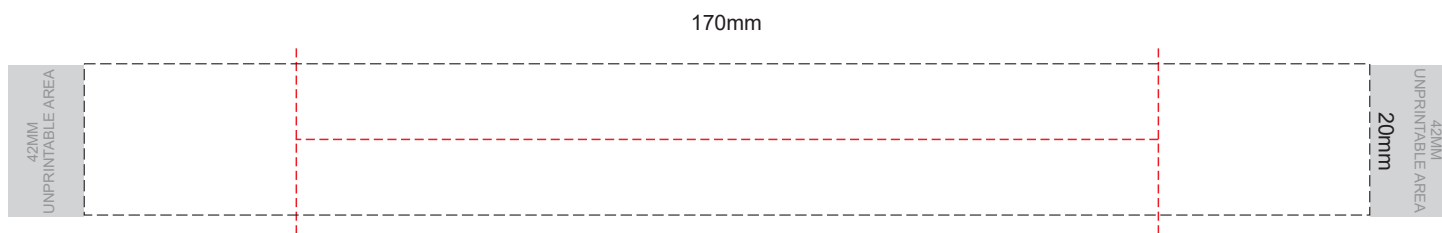

100% of Actual Size  
Pad Print

100% of Actual Size  
Pad Print

SIDE 1

SIDE 2

Flip Colour  
Band Colour

100% of Actual Size  
Screen Print (one colour)

100% of Actual Size  
Screen Print (one colour)  
Double Sided Template Front & Back

Red Line = Exact opposites of the product  
(centre artwork to the red line)

Flip Colour	Band Colour
Light Tan	Light Tan
Grey	Grey
White	White
Yellow	Yellow
Orange	Orange
Pink	Pink
Red	Red
Light Green	Light Green
Green	Green
Light Blue	Light Blue
Blue	Blue
Dark Blue	Dark Blue
Dark Grey	Dark Grey
Purple	Purple
Black	Black

100% of Actual Size  
Silicone Digital Print  
Debossed

SIDE 1

SIDE 2

100% of Actual Size  
Digital Packaging Print  
FRONT

Artwork will be printed directly onto the product via CMYK printing (no white),  
colours will not be vibrant due to white ink not being available for this process.