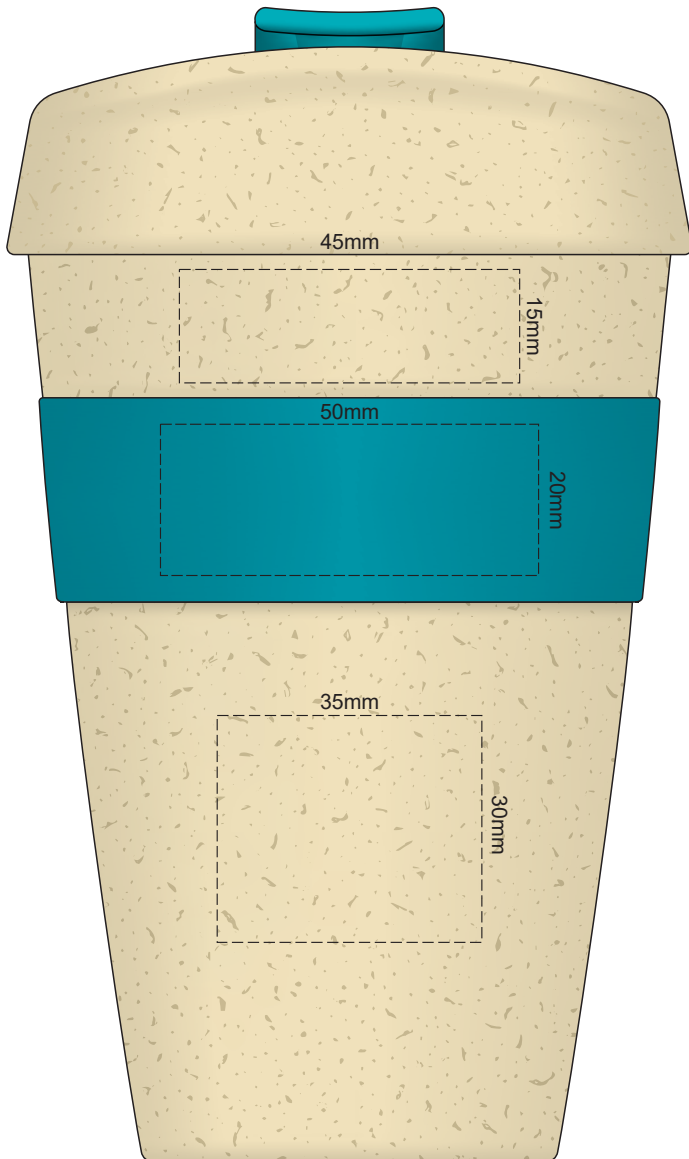

100% of Actual Size  
Pad Print

100% of Actual Size  
Pad Print

SIDE 1

SIDE 2

Flip Colour  
Band Colour

100% of Actual Size  
Screen Print (one colour)

100% of Actual Size  
Screen Print (one colour)  
Double Sided Template Front & Back

Red Line = Exact opposites of the product  
(centre artwork to the red line)

Flip Colour	Band Colour
Light Tan	Light Tan
Grey	Grey
White	White
Yellow	Yellow
Orange	Orange
Pink	Pink
Red	Red
Light Green	Light Green
Green	Green
Light Blue	Light Blue
Blue	Blue
Dark Blue	Dark Blue
Dark Grey	Dark Grey
Purple	Purple
Black	Black

100% of Actual Size  
Silicone Digital Print  
Debossed

SIDE 1

SIDE 2

100% of Actual Size  
Digital Packaging Print  
FRONT

Artwork will be printed directly onto the product via CMYK printing (no white),  
colours will not be vibrant due to white ink not being available for this process.