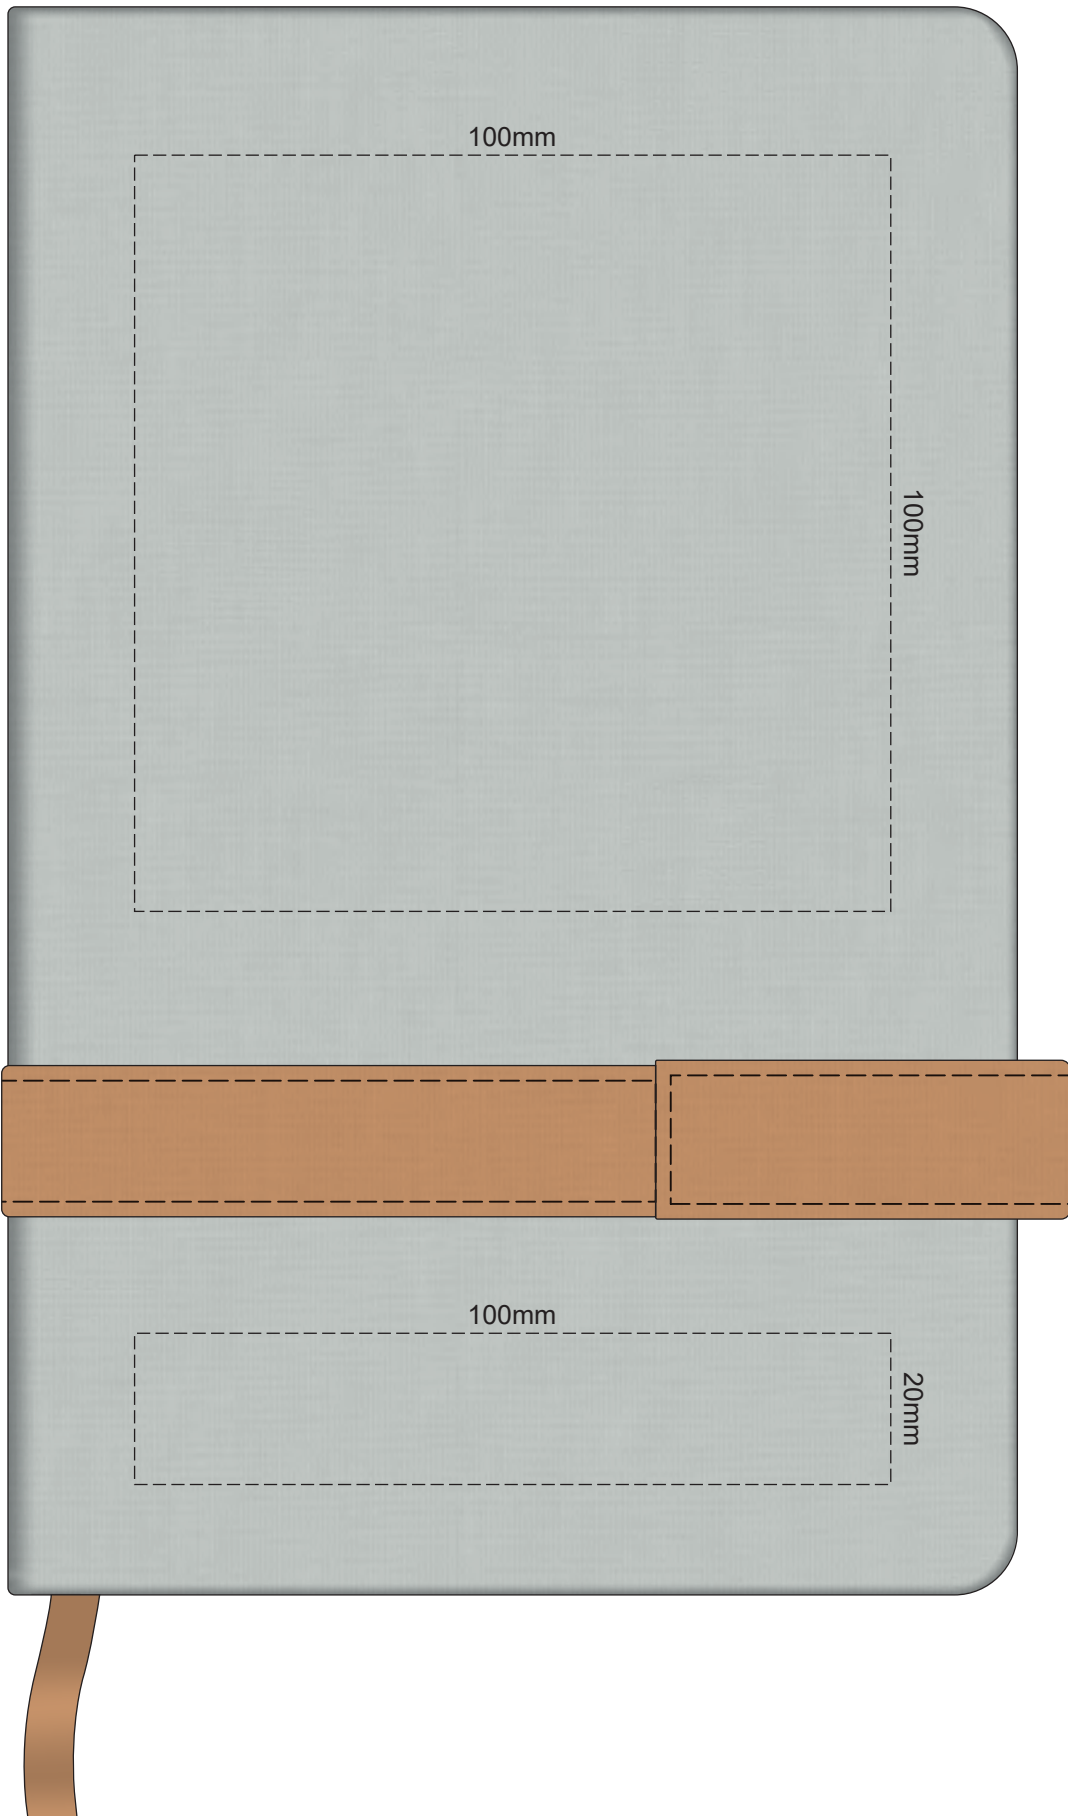

100% of Actual Size
Debossing

100% of Actual Size
Debossing BACK

100% of Actual Size
Foil Printing Front Cover
FRONT ONLY

100% of Actual Size
Debossing

100% of Actual Size
Debossing BACK

100% of Actual Size
Foil Printing Front Cover

Please note: Print area 70mm x 55mm **moveable within the red dotted area**, the print area cannot be rotated. The printing will inherit the texture of the substrate which may affect the legibility of small text or appearance of fine detail.

-  Copper Foil Print Colour
-  Silver Foil Print Colour
-  Gold Foil Print Colour