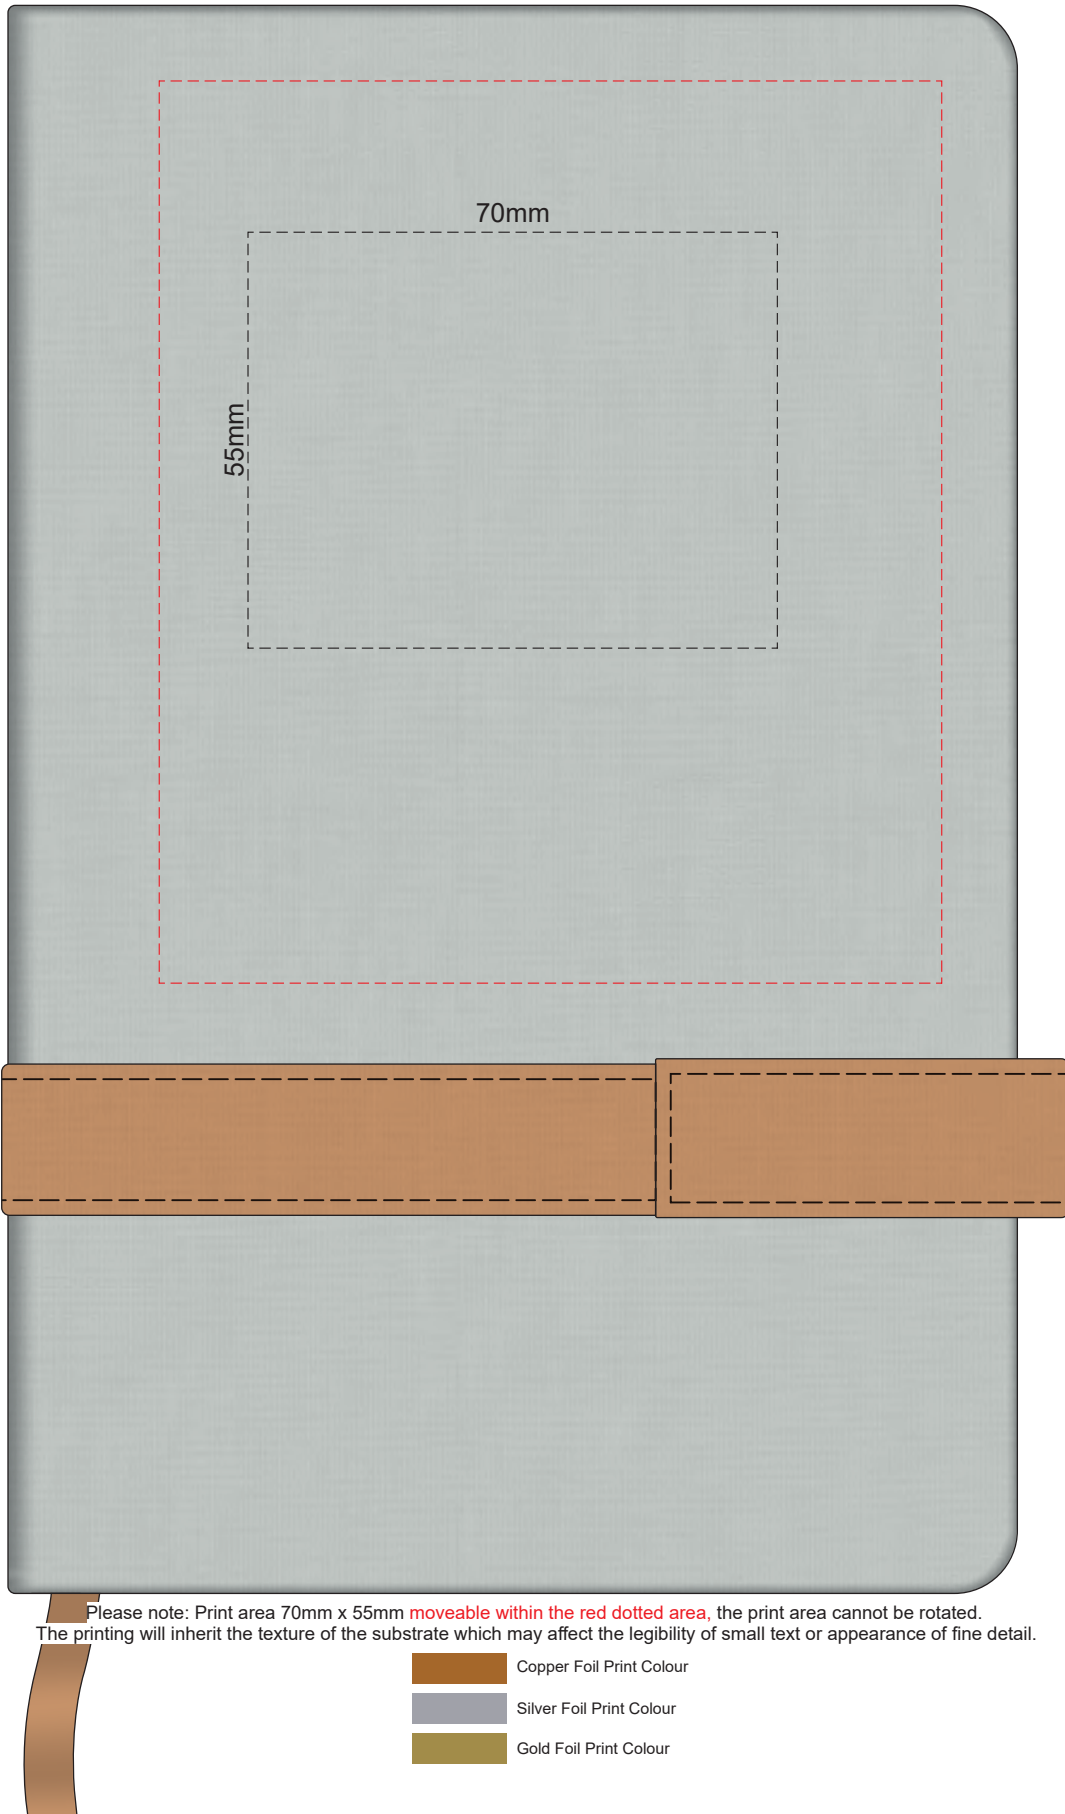

100% of Actual Size
Debossing

100% of Actual Size
Debossing BACK

100% of Actual Size
Foil Printing Front Cover
FRONT ONLY

100% of Actual Size
Debossing

100% of Actual Size
Debossing BACK

100% of Actual Size
Foil Printing Front Cover

Please note: Print area 70mm x 55mm **moveable within the red dotted area**, the print area cannot be rotated. The printing will inherit the texture of the substrate which may affect the legibility of small text or appearance of fine detail.

-  Copper Foil Print Colour
-  Silver Foil Print Colour
-  Gold Foil Print Colour