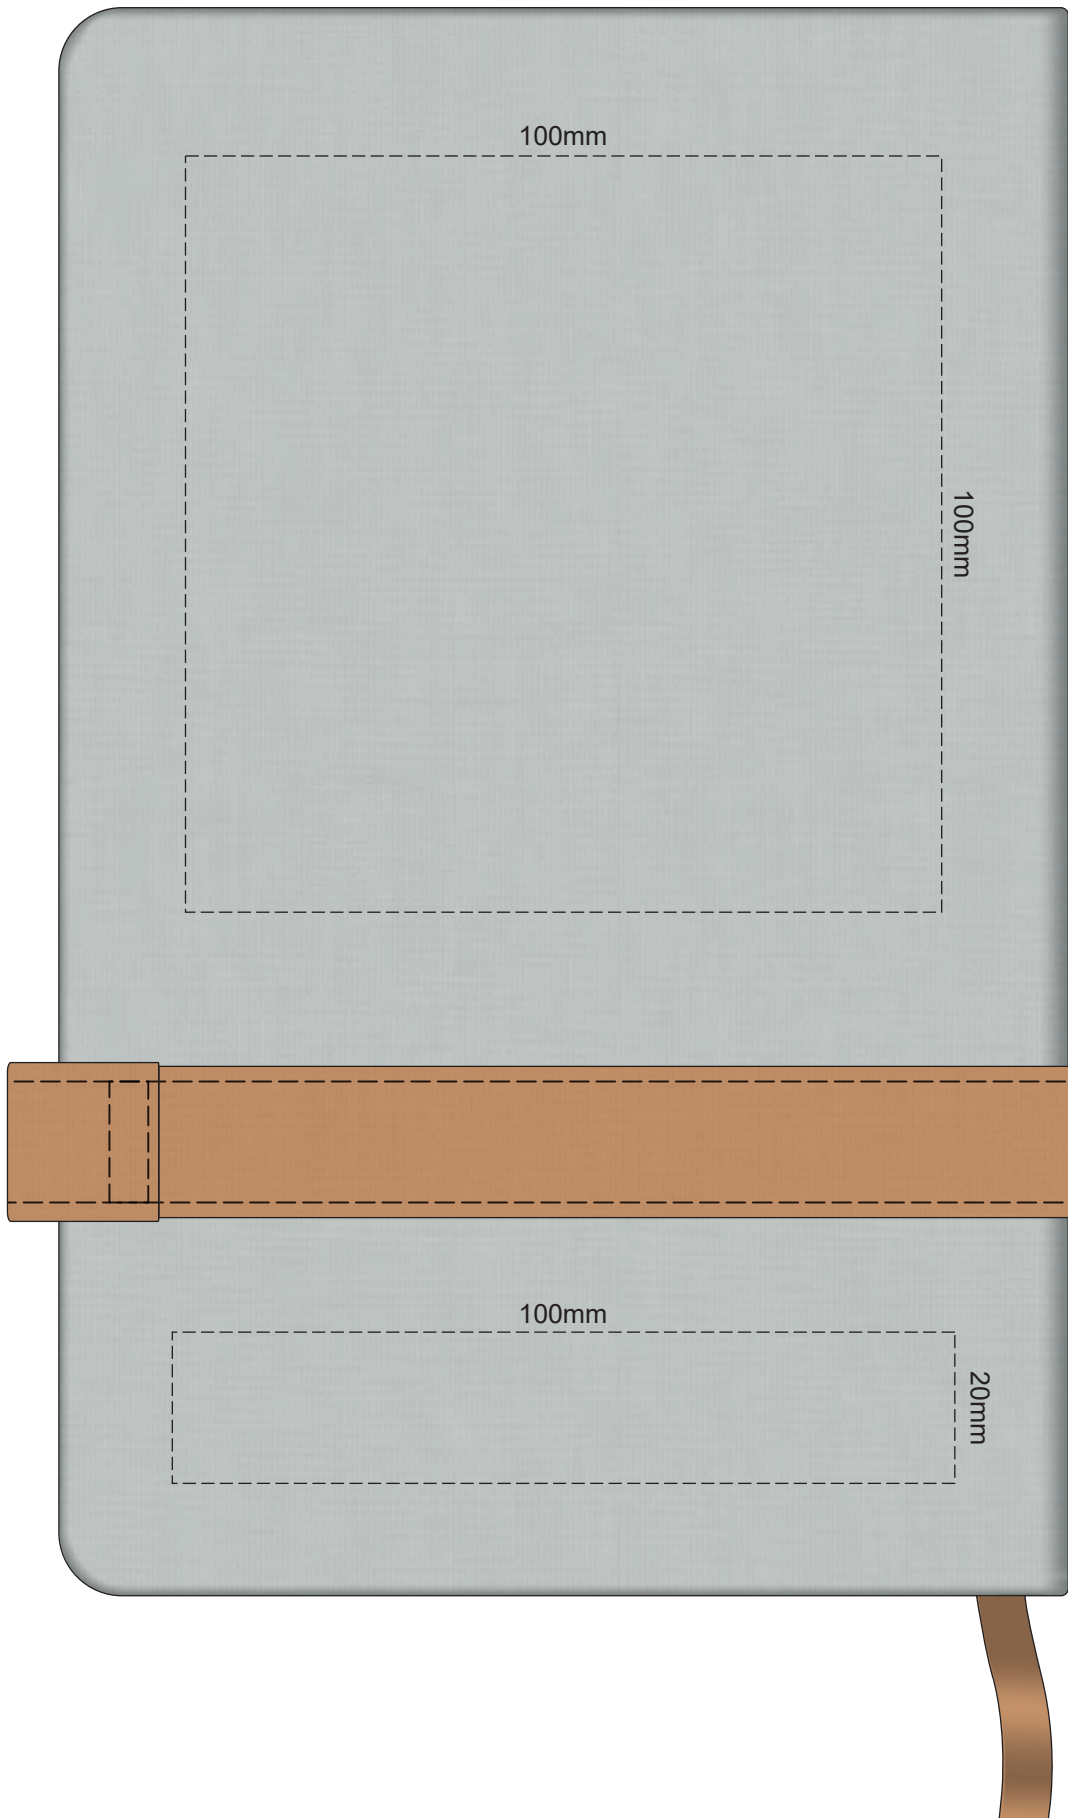

100% of Actual Size
Debossing

100% of Actual Size
Debossing BACK

100% of Actual Size
Foil Printing Front Cover
FRONT ONLY

100% of Actual Size
Debossing

100% of Actual Size
Debossing BACK

100% of Actual Size
Foil Printing Front Cover

Please note: Print area 70mm x 55mm **moveable within the red dotted area**, the print area cannot be rotated. The printing will inherit the texture of the substrate which may affect the legibility of small text or appearance of fine detail.

-  Copper Foil Print Colour
-  Silver Foil Print Colour
-  Gold Foil Print Colour