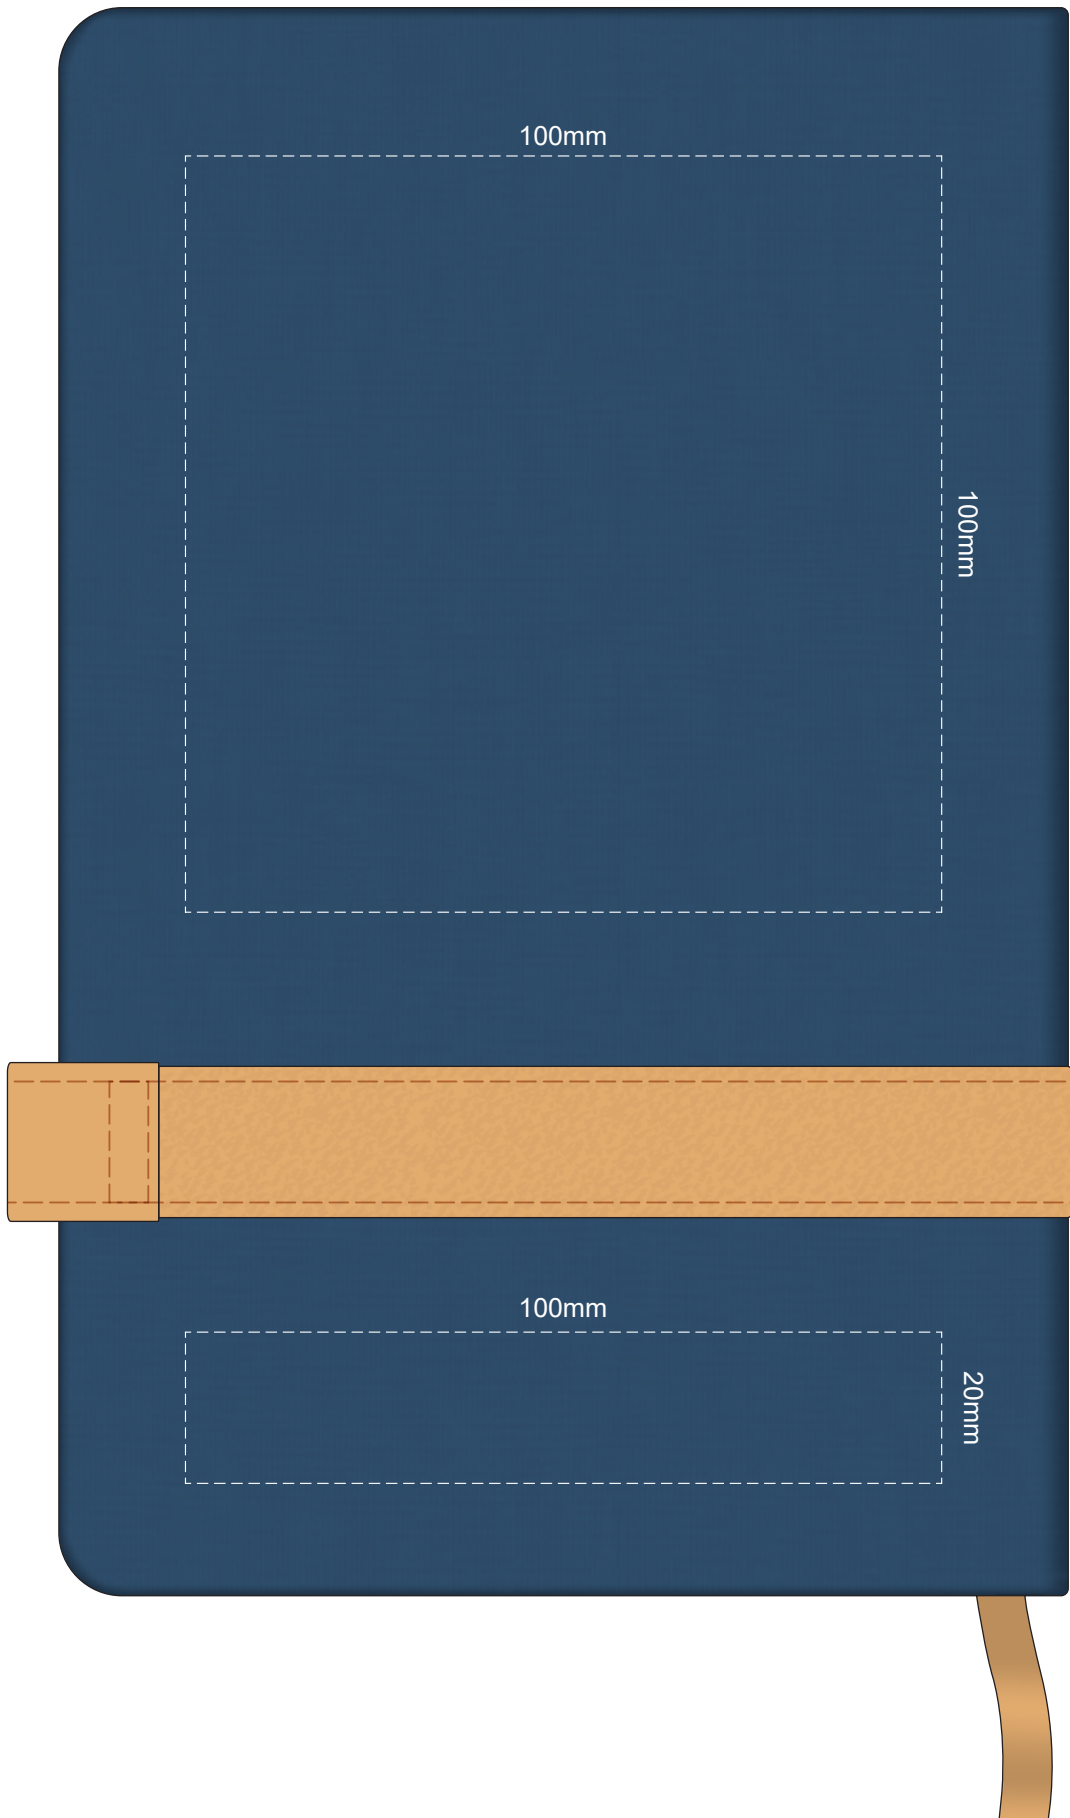

100% of Actual Size
Debossing

100% of Actual Size
Debossing BACK

100% of Actual Size
Foil Printing Front Cover
FRONT ONLY

100% of Actual Size
Debossing

100% of Actual Size
Debossing BACK

100% of Actual Size
Foil Printing Front Cover

Please note: Print area 70mm x 55mm **moveable within the red dotted area**, the print area cannot be rotated. The printing will inherit the texture of the substrate which may affect the legibility of small text or appearance of fine detail.

-  Copper Foil Print Colour
-  Silver Foil Print Colour
-  Gold Foil Print Colour