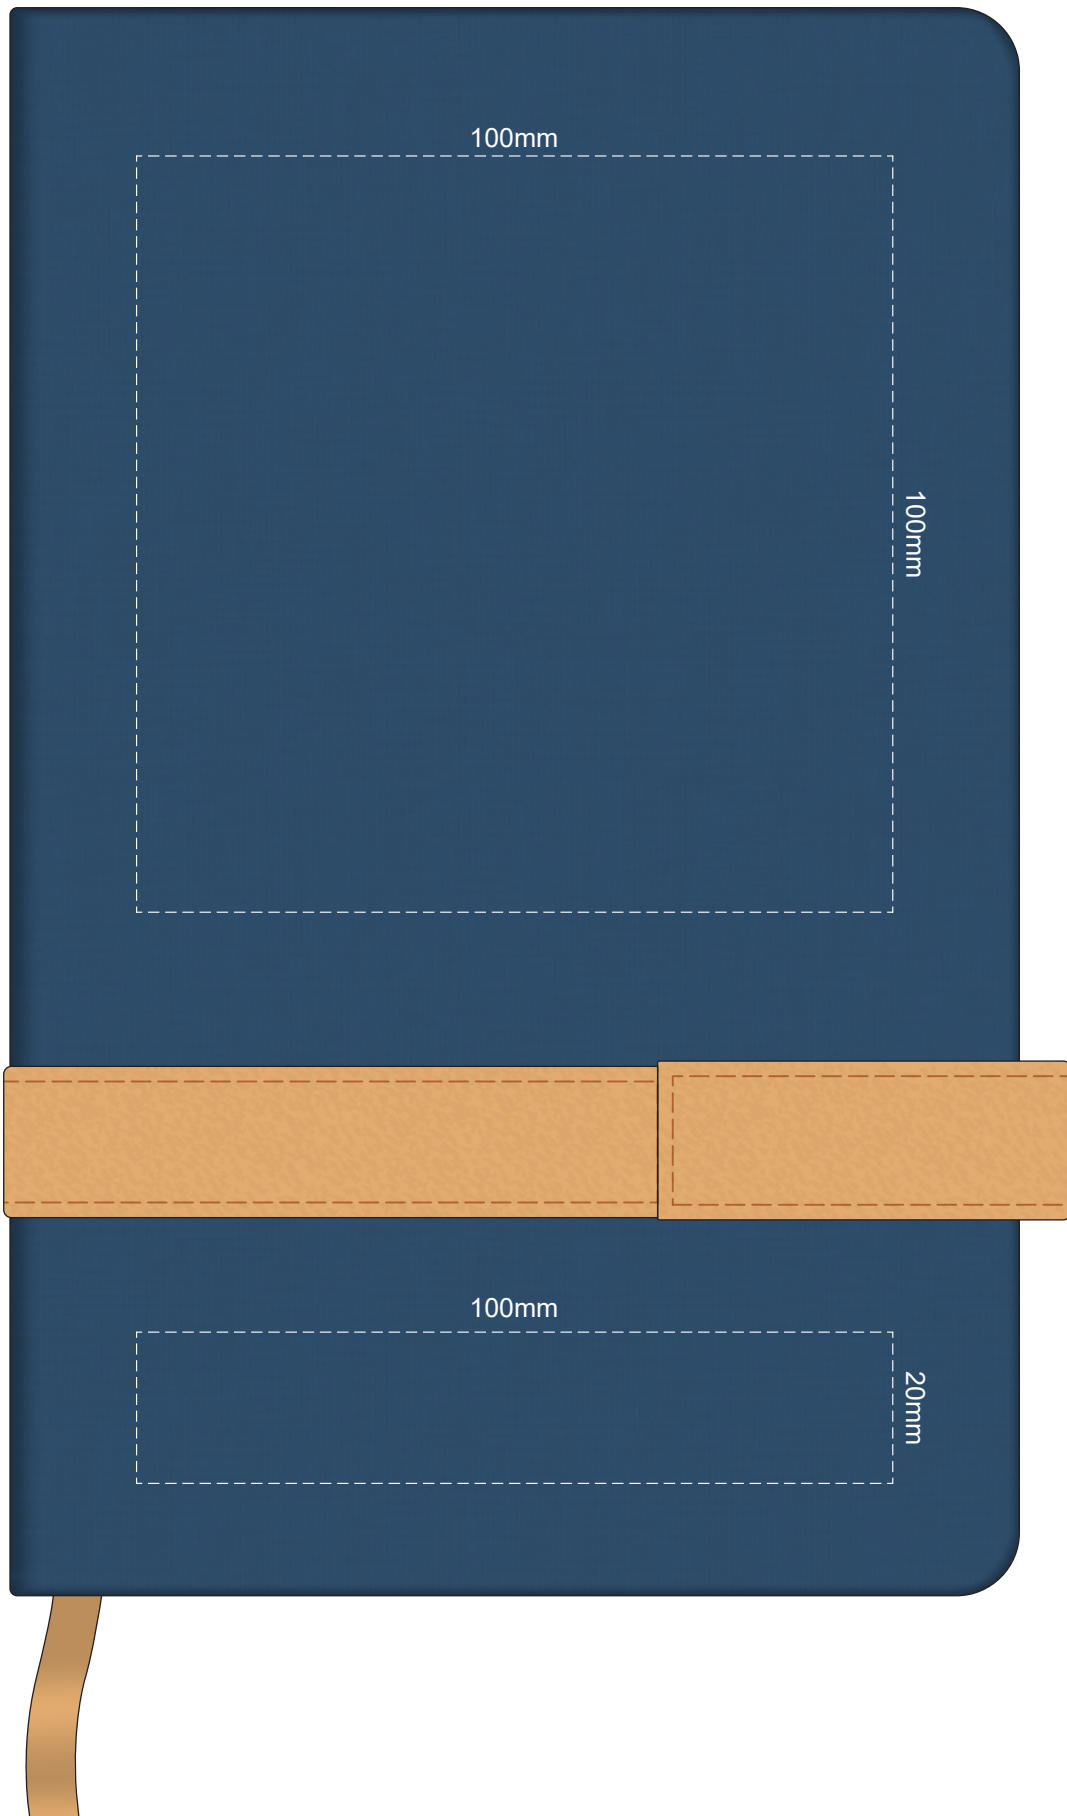

100% of Actual Size
Debossing

100% of Actual Size
Debossing BACK

100% of Actual Size
Foil Printing Front Cover
FRONT ONLY

100% of Actual Size
Debossing

100% of Actual Size
Debossing BACK

100% of Actual Size
Foil Printing Front Cover

Please note: Print area 70mm x 55mm **moveable within the red dotted area**, the print area cannot be rotated. The printing will inherit the texture of the substrate which may affect the legibility of small text or appearance of fine detail.

-  Copper Foil Print Colour
-  Silver Foil Print Colour
-  Gold Foil Print Colour