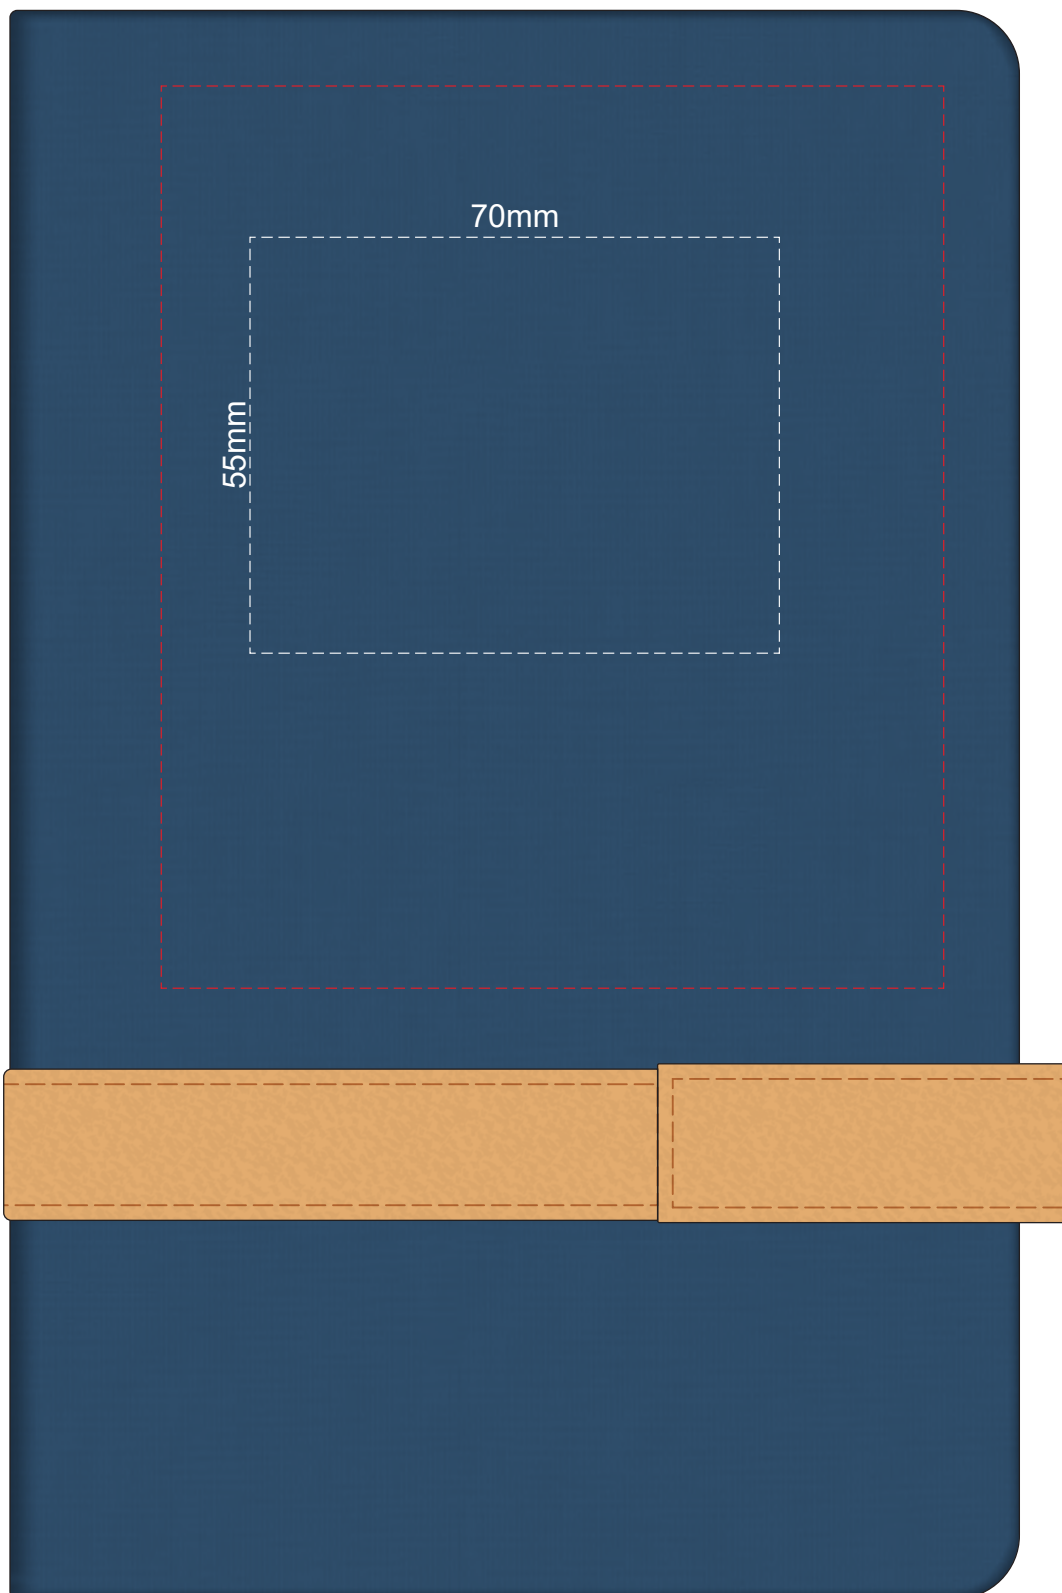

100% of Actual Size
Debossing

100% of Actual Size
Debossing BACK

100% of Actual Size
Foil Printing Front Cover
FRONT ONLY

100% of Actual Size
Debossing

100% of Actual Size
Debossing BACK

100% of Actual Size
Foil Printing Front Cover

Please note: Print area 70mm x 55mm **moveable within the red dotted area**, the print area cannot be rotated. The printing will inherit the texture of the substrate which may affect the legibility of small text or appearance of fine detail.

-  Copper Foil Print Colour
-  Silver Foil Print Colour
-  Gold Foil Print Colour