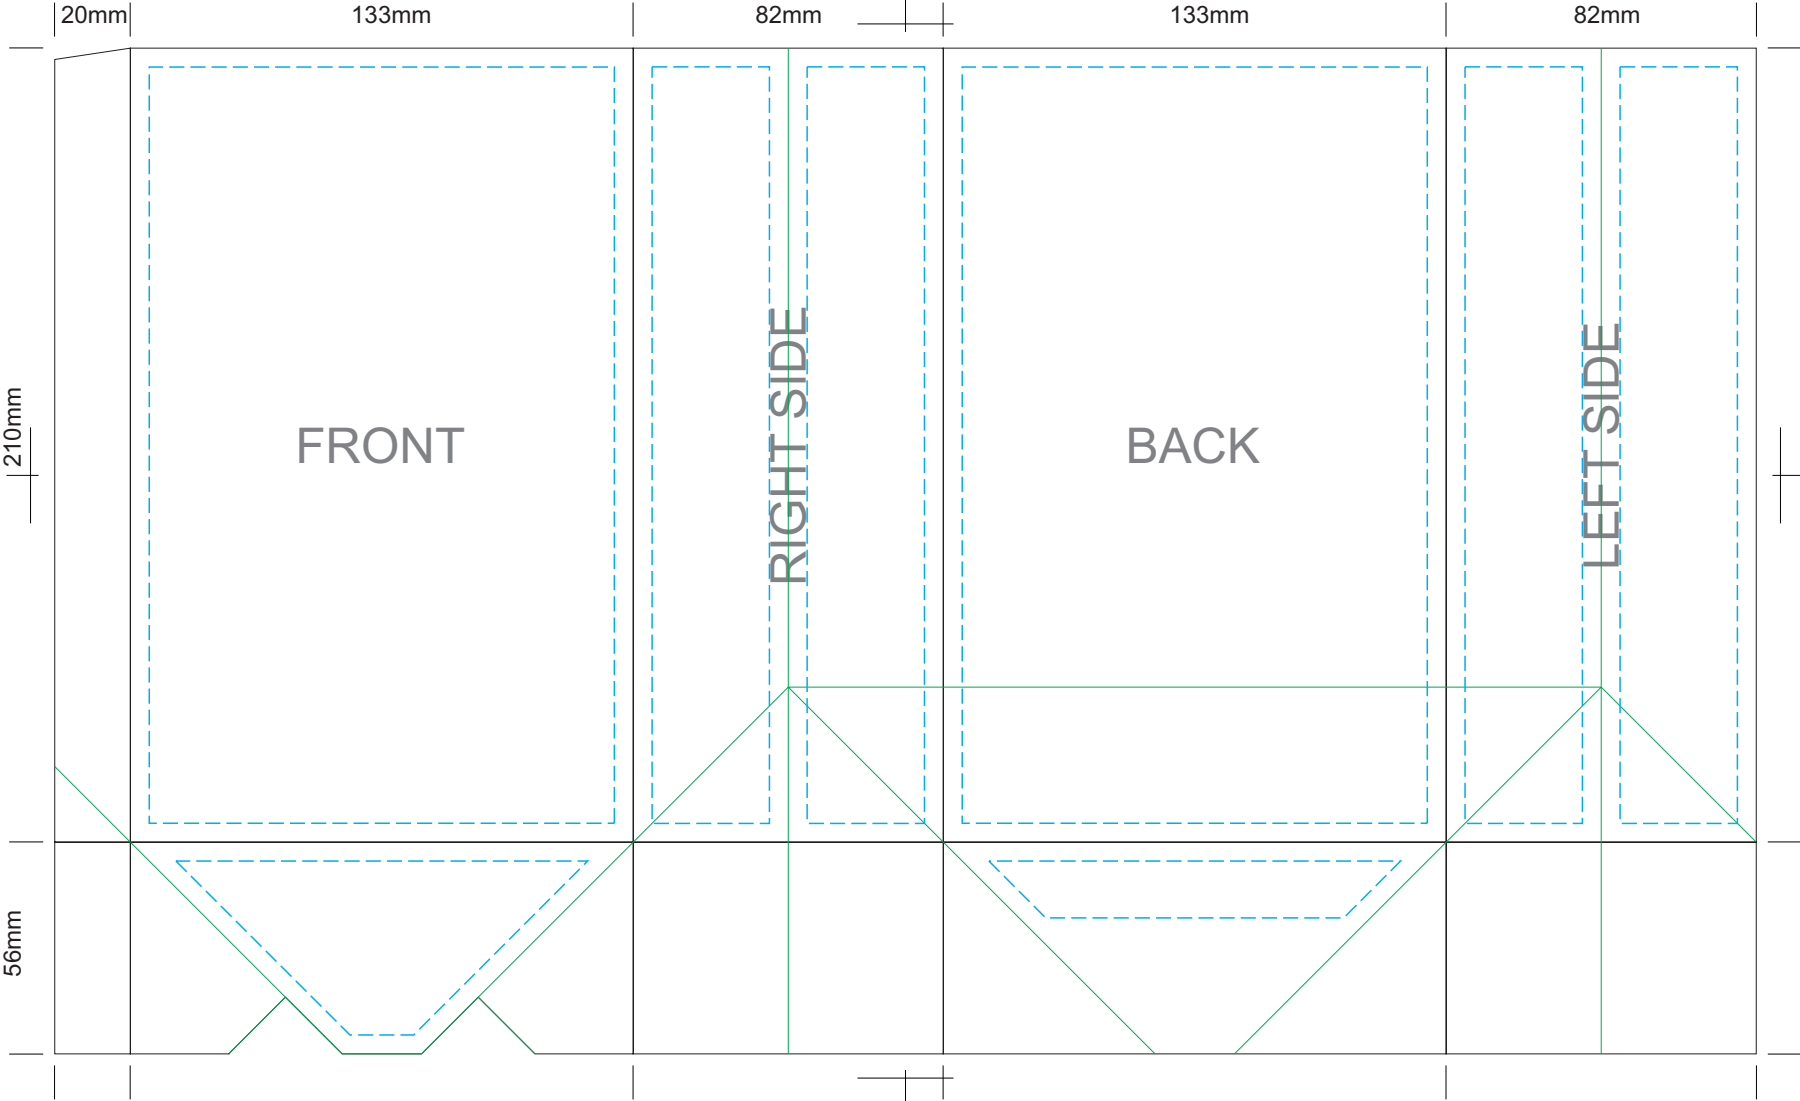

50% of Actual Size
Full Colour Template

Blue Line = The SIGNIFICANT PRINT AREA
(Keep all critical images & text within this box)
Black Line = Maximum print area
Green Line = Fold Lines